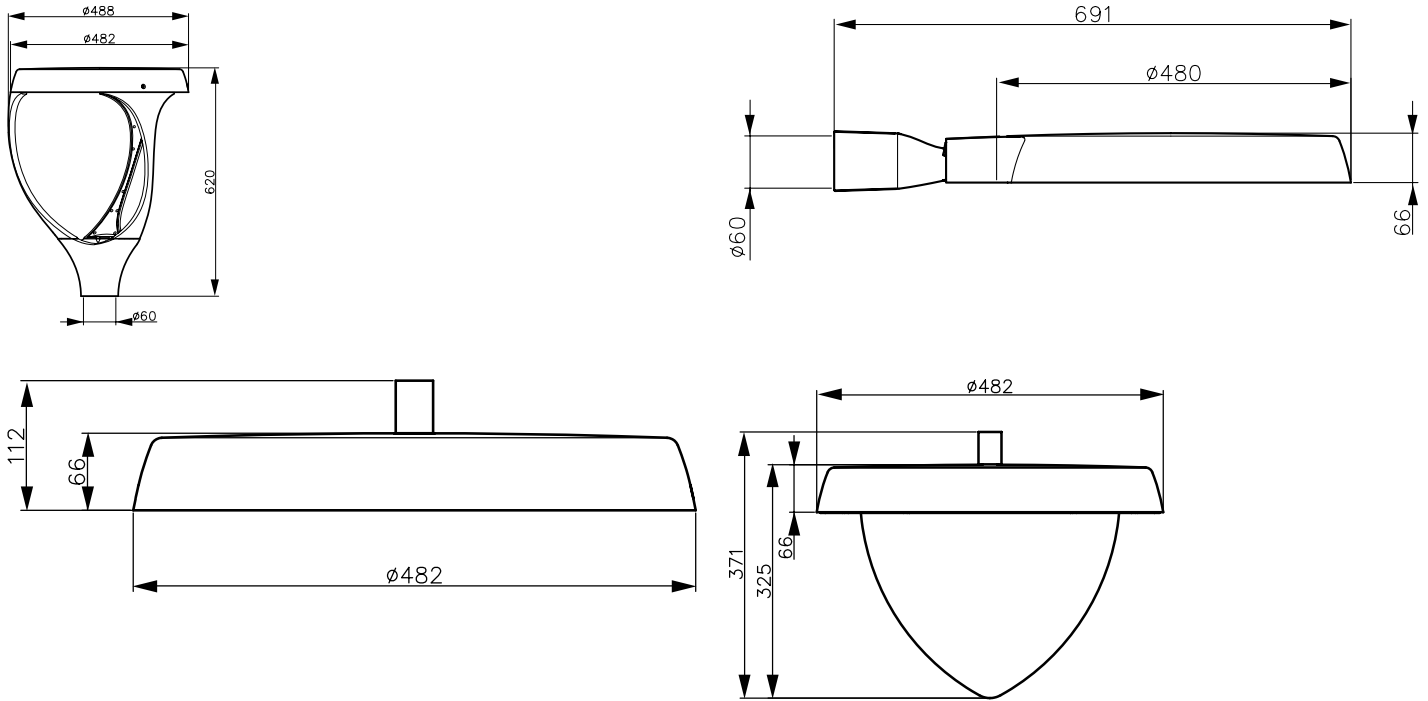

Dimensional drawing

General Information	
Driver included	Yes
Lamp family code	-
Light source replaceable	No
Light Technical	
Color rendering index (CRI)	≥70
Controls and Dimming	
Dimmable	No
Mechanical and Housing	
Optical cover type	Polycarbonate micro lens optic
Housing Color	Grey
Mech. impact protection code	IK08
Ingress protection code	IP65
Approval and Application	
CE mark	Yes
Flammability mark	-

Light Technical

Order Code	Full Product Name	Light source color	Correlated Color	
			Temperature (Nom)	Luminous Flux
911401727442	BDP461 LED33 WW 110-277V TS	Warm white	3000 K	3,300 lm
911401727452	BDP461 LED33 NW 110-277V TS	Neutral white	4000 K	3,300 lm
911401727462	BDP461 LED65 WW 110-277V TS	Warm white	3000 K	6,500 lm
911401727472	BDP461 LED65 NW 110-277V TS	Neutral white	4000 K	6,500 lm
911401727482	BDP461 LED100 WW 110-277V TS	Warm white	3000 K	10,000 lm
911401727492	BDP461 LED100 NW 110-277V TS	Neutral white	4000 K	10,000 lm
911401727622	BSP461 LED40 WW 110-277V TS	Warm white	3000 K	4,000 lm
911401727632	BSP461 LED40 NW 110-277V TS	Neutral white	4000 K	4,000 lm
911401727642	BSP461 LED40 WW 110-277V TA	Warm white	3000 K	4,000 lm
911401727652	BSP461 LED40 NW 110-277V TA	Neutral white	4000 K	4,000 lm
911401727662	BSP461 LED78 WW 110-277V TS	Warm white	3000 K	7,800 lm
911401727672	BSP461 LED78 NW 110-277V TS	Neutral white	4000 K	7,800 lm
911401727682	BSP461 LED78 WW 110-277V TA	Warm white	3000 K	7,800 lm
911401727692	BSP461 LED78 NW 110-277V TA	Neutral white	4000 K	7,800 lm
911401727702	BSP461 LED120 WW 110-277V TS	Warm white	3000 K	12,000 lm
911401727712	BSP461 LED120 NW 110-277V TS	Neutral white	4000 K	12,000 lm
911401727722	BSP461 LED120 WW 110-277V TA	Warm white	3000 K	12,000 lm
911401727732	BSP461 LED120 NW 110-277V TA	Neutral white	4000 K	12,000 lm
911401727742	BSS461 LED40 WW 110-277V CLASSIC	Warm white	3000 K	4,000 lm
911401727752	BSS461 LED40 NW 110-277V CLASSIC	Neutral white	4000 K	4,000 lm
911401727762	BSS461 LED78 WW 110-277V CLASSIC	Warm white	3000 K	7,800 lm