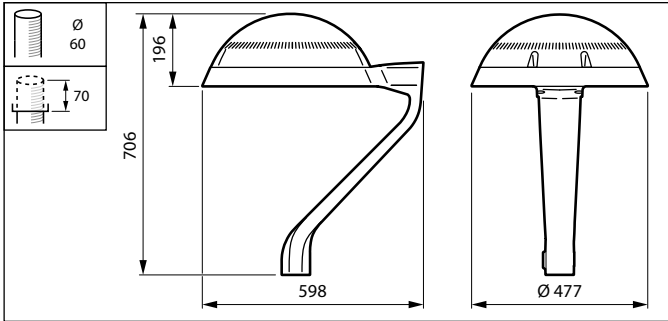

TownTune Asymmetric Lyre DTD

Rozměrové výkresy