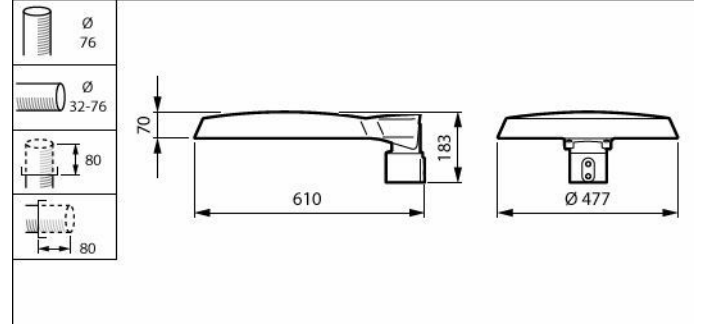

## [DIMENSIONALDRAWING]

BDP265 LED40-4S/830 DM50 DDF3 48-4S/60A

BDP265 LED120-4S/740 DN10 CLO SRT SRB 76