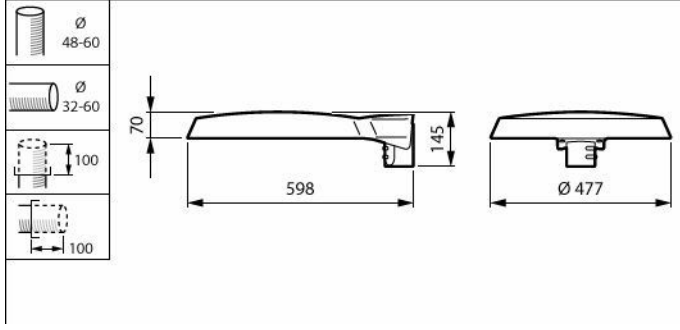

## [DIMENSIONALDRAWING]

BDP265 LED40-4S/830 DM50 DDF3 48-4S/60A

BDP265 LED120-4S/740 DN10 CLO SRT SRB 76