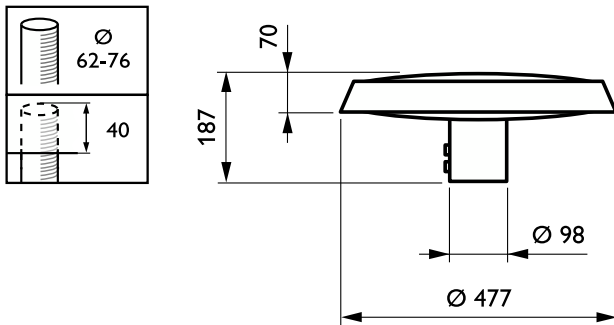

Application

- Urban and residential areas
- Cycle paths, footpaths and pedestrian crossings
- City centers and squares
- Car parks

Dimensional drawing

TownTune Central Post-Top

General Information	
Driver included	Yes
Light source replaceable	Yes
Number of gear units	1 unit
Service tag	Yes
Light Technical	
Upward light output ratio	0
Operating and Electrical	
Surge Protection (Common/Differential)	Standard surge protection level
Controls and Dimming	
Maximum dim level	10%
Mechanical and Housing	
Optical cover type	Polycarbonate bowl/cover UV-resistant
Housing Color	Gray
Mech. impact protection code	IK10
Ingress protection code	IP66
Standard tilt angle side entry	-
Standard tilt angle posttop	0°
Approval and Application	
CE mark	Yes
Flammability mark	For mounting on normally flammable surfaces
Product Data	
Product family code	BDP260