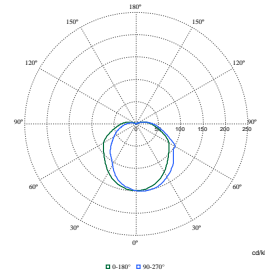

TownGuide Performance

Polar Wide Diagrams

Polar Normal (separate) - BDP1001 - 910500991094

Polar Normal (separate) - BDP1001 - 910500991058

Polar Normal (separate) - BDP1001 - 910500991097

Polar Normal (separate) - BDP1001 - 910500991076