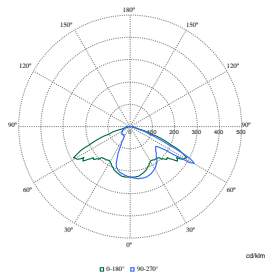

TownGuide Performance

Polar Wide Diagrams

Polar Normal (separate) - BDP1001 - 910500991093

Polar Normal (separate) - BDP1001 - 910500991066

Polar Normal (separate) - BDP1001 - 910500991073

Polar Normal (separate) - BDP1001 - 910500991082