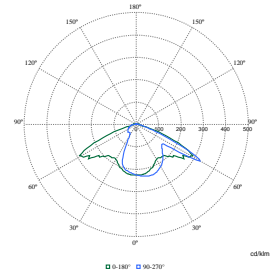

TownGuide Performance

Polar Wide Diagrams

Polar Normal (separate) - BDP1001 - 910500991089

Polar Normal (separate) - BDP1001 - 910500991064

Polar Normal (separate) - BDP1001 - 910500991080

Polar Normal (separate) - BDP1001 - 910500991074