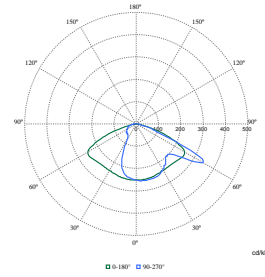

TownGuide Performance

Polar Wide Diagrams

Polar Normal (separate) - BDP1001 - 91092586627

Polar Normal (separate) - BDP1001 - 910925868114

Polar Normal (separate) - BDP1001 - 910925868115

Polar Normal (separate) - BDP1001 - 910925868116