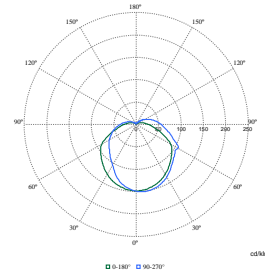

TownGuide Performance

Polar Wide Diagrams

Polar Normal (separate) - BDP1001 - 910500991093

Polar Normal (separate) - BDP1001 - 910500991066

Polar Normal (separate) - BDP1001 - 910500991073

Polar Normal (separate) - BDP1001 - 910500991082