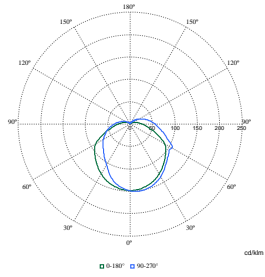

TownGuide Performance

Polar Wide Diagrams

Polar Normal (separate) - BDP1001 - 910500991103

Polar Normal (separate) - BDP1001 - 910500991069

Polar Normal (separate) - BDP1001 - 910500991084

Polar Normal (separate) - BDP1001 - 910500991071