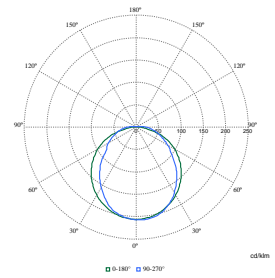

Polar Normal (separate) - BDP1001 - 910500991102