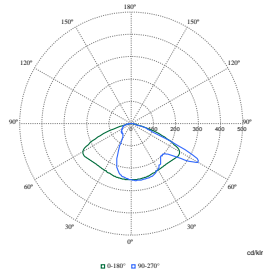

TownGuide Performance

Polar Wide Diagrams

Polar Normal (separate) - BDP1001 - 910500991094

Polar Normal (separate) - BDP1001 - 910500991058

Polar Normal (separate) - BDP1001 - 910500991097

Polar Normal (separate) - BDP1001 - 910500991076