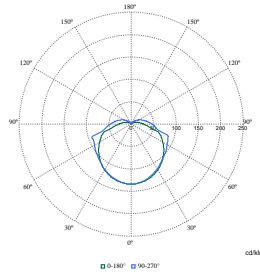

TownGuide Performance

Polar Wide Diagrams

Polar Normal (separate) - BDP100I - 910925866304

Polar Normal (separate) - BDP100I - 910925863295

Polar Normal (separate) - BDP100I - 910925866282

Polar Normal (separate) - BDP100I - 910925866289