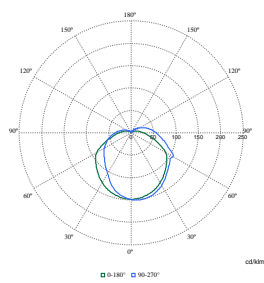

Polar Normal (separate) - BDP1001 - 910925866279