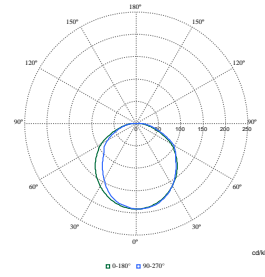

Polar Normal (separate) - BDP1001 - 910500991060