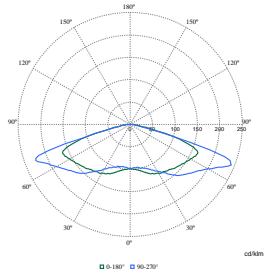

TownGuide Performance

Polar Wide Diagrams

Polar Normal (separate) - BDP1001 - 91092586627

Polar Normal (separate) - BDP1001 - 910925868114

Polar Normal (separate) - BDP1001 - 910925868115

Polar Normal (separate) - BDP1001 - 910925868116