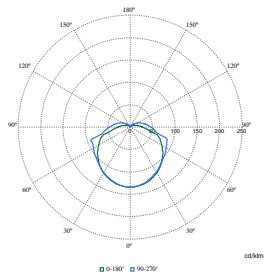

TownGuide Performance

Polar Wide Diagrams

Polar Normal (separate) - BDP1001 - 910500991063

Polar Normal (separate) - BDP1001 - 910500991068

Polar Normal (separate) - BDP1001 - 910500991059

Polar Normal (separate) - BDP1001 - 910500991065