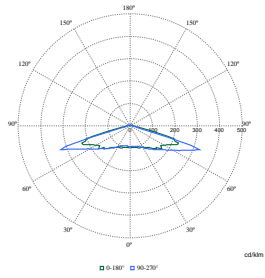

Polar Normal (separate) - BDP1001 - 910500991098