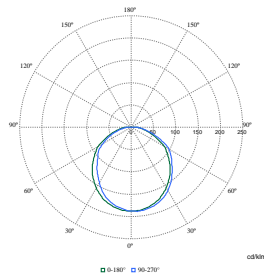

Polar Normal (separate) - BDP1001 - 910500991061