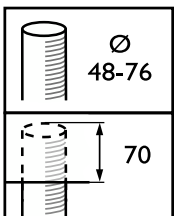

Versions

OPPR BDP100i 0021

BDP103 TownGuide Performer Classic T, clear

TownGuide Performance

Versions

BDP104 TownGuide Performer T,
clear

BDP104 TownGuide Performer T,
frosted

Schéma dimensionnel