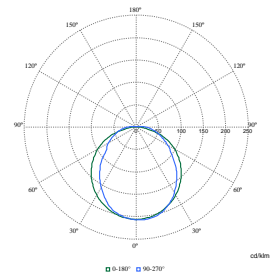

Polar Normal (separate) - BDP1001 - 910500991104