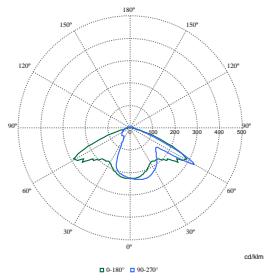

Polar Normal (separate) - BDP1001 - 910500991021