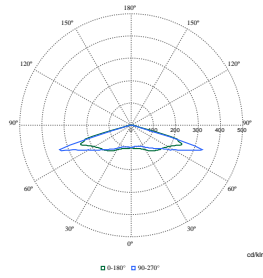

Polar Normal (separate) - BDP1001 - 910500991087