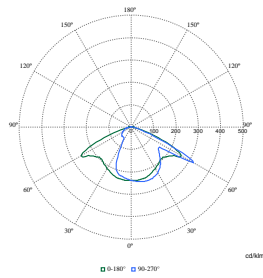

TownGuide Performance

Polar Wide Diagrams

Polar Normal (separate) - BDP1001 - 910500991091

Polar Normal (separate) - BDP1001 - 910500991095

Polar Normal (separate) - BDP1001 - 910500991210

Polar Normal (separate) - BDP1001 - 910500991067