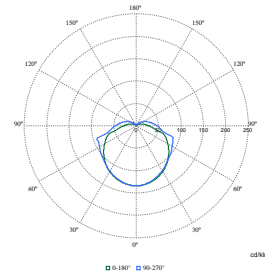

Polar Normal (separate) - BDP1001 - 910500991190