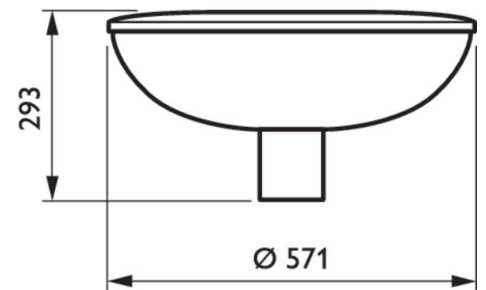

Versions

OPPR BDP100i 0021

BDP103 TownGuide Performer Classic T, clear

TownGuide Performance

Versions

BDP104 TownGuide Performer T,
clear

BDP104 TownGuide Performer T,
frosted

Schéma dimensionnel