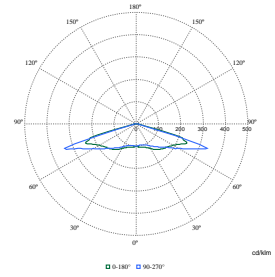

TownGuide Performance

Polar Wide Diagrams

Polar Normal (separate) - BDP1001 - 910500991091

Polar Normal (separate) - BDP1001 - 910500991095

Polar Normal (separate) - BDP1001 - 910500991210

Polar Normal (separate) - BDP1001 - 910500991067