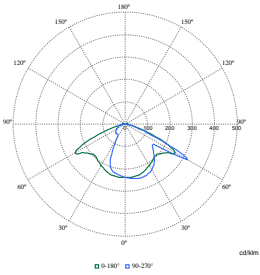

TownGuide Performance

Polar Wide Diagrams

Polar Normal (separate) - BDP100I - 910925866304

Polar Normal (separate) - BDP100I - 910925863295

Polar Normal (separate) - BDP100I - 910925866282

Polar Normal (separate) - BDP100I - 910925866289