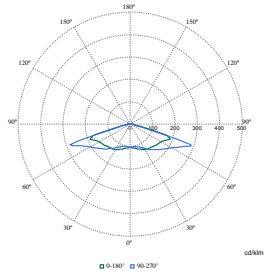

TownGuide Performance

Polar Wide Diagrams

Polar Normal (separate) - BDP1001 - 910500991094

Polar Normal (separate) - BDP1001 - 910500991058

Polar Normal (separate) - BDP1001 - 910500991097

Polar Normal (separate) - BDP1001 - 910500991076