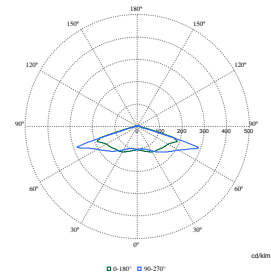

TownGuide Performance

Polar Wide Diagrams

Polar Normal (separate) - BDP100I - 910925866304

Polar Normal (separate) - BDP100I - 910925863295

Polar Normal (separate) - BDP100I - 910925866282

Polar Normal (separate) - BDP100I - 910925866289