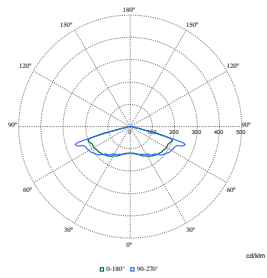

TownGuide Performance

Polar Wide Diagrams

Polar Normal (separate) - BDP1001 - 910500991089

Polar Normal (separate) - BDP1001 - 910500991064

Polar Normal (separate) - BDP1001 - 910500991080

Polar Normal (separate) - BDP1001 - 910500991074