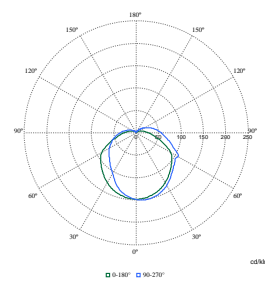

Polar Normal (separate) - BDP1001 - 910925866281