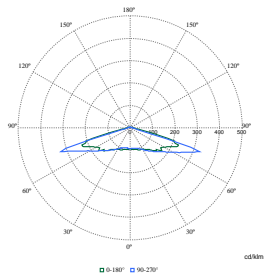

Polar Normal (separate) - BDP1001 - 910500991088