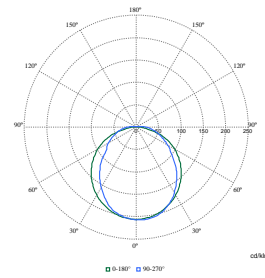

Polar Normal (separate) - BDP1001 - 910500991090