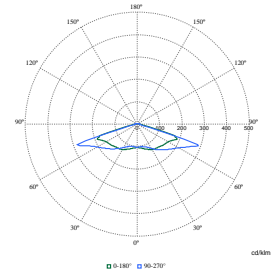

Polar Normal (separate) - BDP100I - 910925866293