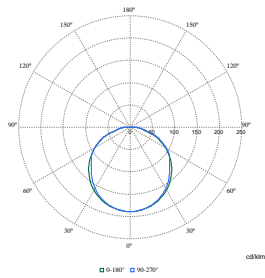

Polar Normal (separate) - BDP1001 - 910500991077