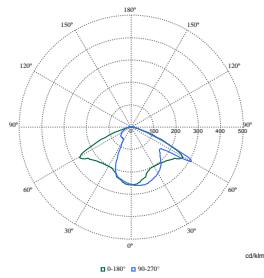

TownGuide Performance

Polar Wide Diagrams

Polar Normal (separate) - BDP1001 - 91092586627

Polar Normal (separate) - BDP1001 - 910925868114

Polar Normal (separate) - BDP1001 - 910925868115

Polar Normal (separate) - BDP1001 - 910925868116