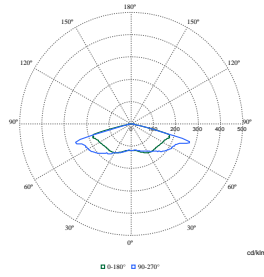

TownGuide Performance

Polar Wide Diagrams

Polar Normal (separate) - BDP1001 - 91092586627

Polar Normal (separate) - BDP1001 - 910925868114

Polar Normal (separate) - BDP1001 - 910925868115

Polar Normal (separate) - BDP1001 - 910925868116