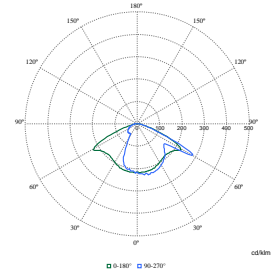

Polar Normal (separate) - BDP100I - 910925866266