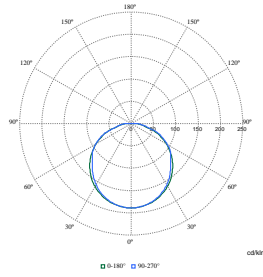

TownGuide Performance

Polar Wide Diagrams

Polar Normal (separate) - BDP1001 - 910500991103

Polar Normal (separate) - BDP1001 - 910500991069

Polar Normal (separate) - BDP1001 - 910500991084

Polar Normal (separate) - BDP1001 - 910500991071