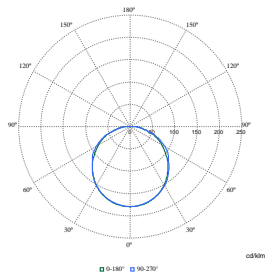

TownGuide Performance

Polar Wide Diagrams

Polar Normal (separate) - BDP1001 - 910500991091

Polar Normal (separate) - BDP1001 - 910500991095

Polar Normal (separate) - BDP1001 - 910500991210

Polar Normal (separate) - BDP1001 - 910500991067