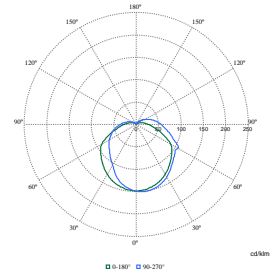

TownGuide Performance

Polar Wide Diagrams

Polar Normal (separate) - BDP1001 - 910500991063

Polar Normal (separate) - BDP1001 - 910500991068

Polar Normal (separate) - BDP1001 - 910500991059

Polar Normal (separate) - BDP1001 - 910500991065