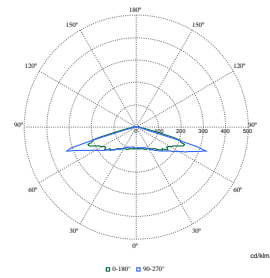

Polar Normal (separate) - BDP1001 - 910500991101