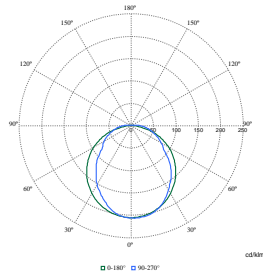

Polar Normal (separate) - BDP1001 - 910500991083