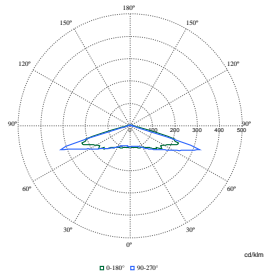

Polar Normal (separate) - BDP1001 - 910500991086