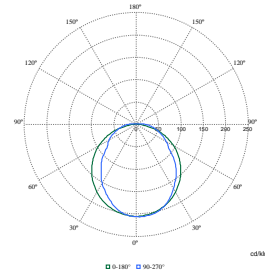

TownGuide Performance

Polar Wide Diagrams

Polar Normal (separate) - BDP1001 - 910500991103

Polar Normal (separate) - BDP1001 - 910500991069

Polar Normal (separate) - BDP1001 - 910500991084

Polar Normal (separate) - BDP1001 - 910500991071