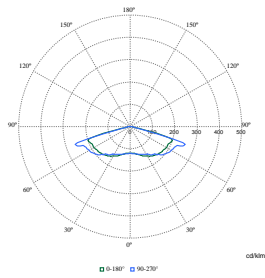

TownGuide Performance

Polar Wide Diagrams

Polar Normal (separate) - BDP1001 - 91092586627

Polar Normal (separate) - BDP1001 - 910925868114

Polar Normal (separate) - BDP1001 - 910925868115

Polar Normal (separate) - BDP1001 - 910925868116