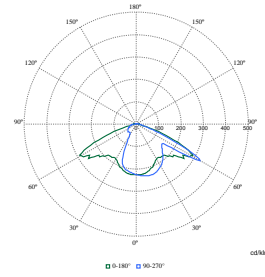

Polar Normal (separate) - BDP1001 - 910500991081