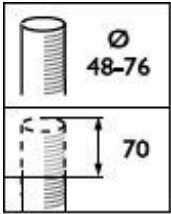

BDP104 TownGuide Performer T, clear

TownGuide

TownGuide

Schéma dimensionnel

BDP100 LED40/830 II DM PCC SI CLO-LS-6 6

BDP101 LED60/830 II DM PCC SI CLO-DDF2 6

BDP102 LED50/830 II DS PCF SI CLO-DDF1 6

BDP103 LED15/740 II DRW PCC GR 62P