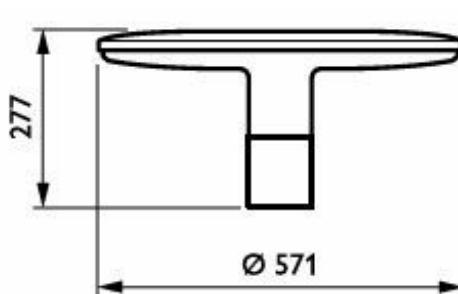

BDP104 TownGuide Performer T, clear

TownGuide

TownGuide

Schéma dimensionnel

BDP100 LED40/830 II DM PCC SI CLO-LS-6 6

BDP101 LED60/830 II DM PCC SI CLO-DDF2 6

BDP102 LED50/830 II DS PCF SI CLO-DDF1 6

BDP103 LED15/740 II DRW PCC GR 62P