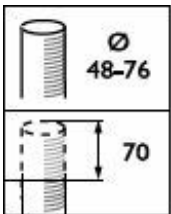

BDP104 TownGuide Performer T, clear

TownGuide

TownGuide

Schéma dimensionnel

BDP100 LED40/830 II DM PCC SI CLO-LS-6 6

BDP101 LED60/830 II DM PCC SI CLO-DDF2 6

BDP102 LED50/830 II DS PCF SI CLO-DDF1 6

BDP103 LED15/740 II DRW PCC GR 62P