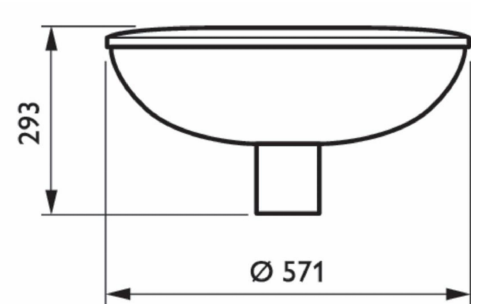

BDP104 TownGuide Performer T, clear

TownGuide

TownGuide

Schéma dimensionnel

BDP100 LED40/830 II DM PCC SI CLO-LS-6 6

BDP101 LED60/830 II DM PCC SI CLO-DDF2 6

BDP102 LED50/830 II DS PCF SI CLO-DDF1 6

BDP103 LED15/740 II DRW PCC GR 62P