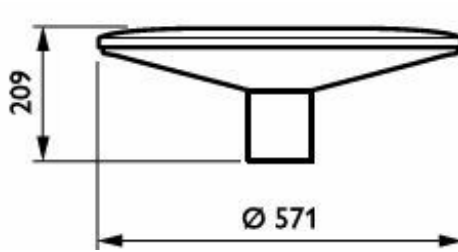

BDP104 TownGuide Performer T, clear

TownGuide

TownGuide

Schéma dimensionnel

BDP100 LED40/830 II DM PCC SI CLO-LS-6 6

BDP101 LED60/830 II DM PCC SI CLO-DDF2 6

BDP102 LED50/830 II DS PCF SI CLO-DDF1 6

BDP103 LED15/740 II DRW PCC GR 62P