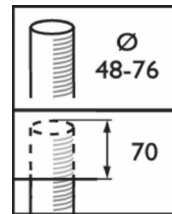

BDP104 TownGuide Performer T, clear

TownGuide

TownGuide

Schéma dimensionnel

BDP100 LED40/830 II DM PCC SI CLO-LS-6 6

BDP101 LED60/830 II DM PCC SI CLO-DDF2 6

BDP102 LED50/830 II DS PCF SI CLO-DDF1 6

BDP103 LED15/740 II DRW PCC GR 62P