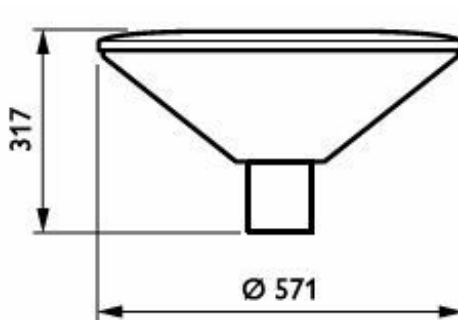

BDP104 TownGuide Performer T, clear

TownGuide

TownGuide

Schéma dimensionnel

BDP100 LED40/830 II DM PCC SI CLO-LS-6 6

BDP101 LED60/830 II DM PCC SI CLO-DDF2 6

BDP102 LED50/830 II DS PCF SI CLO-DDF1 6

BDP103 LED15/740 II DRW PCC GR 62P