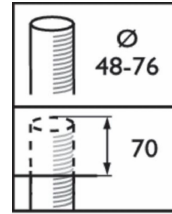

BDP104 TownGuide Performer T, clear

TownGuide

TownGuide

Schéma dimensionnel

BDP100 LED40/830 II DM PCC SI CLO-LS-6 6

BDP101 LED60/830 II DM PCC SI CLO-DDF2 6

BDP102 LED50/830 II DS PCF SI CLO-DDF1 6

BDP103 LED15/740 II DRW PCC GR 62P