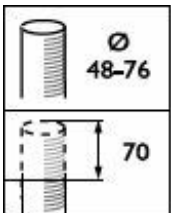

BDP104 TownGuide Performer T, clear

TownGuide

TownGuide

Schéma dimensionnel

BDP100 LED40/830 II DM PCC SI CLO-LS-6 6

BDP101 LED60/830 II DM PCC SI CLO-DDF2 6

BDP102 LED50/830 II DS PCF SI CLO-DDF1 6

BDP103 LED15/740 II DRW PCC GR 62P