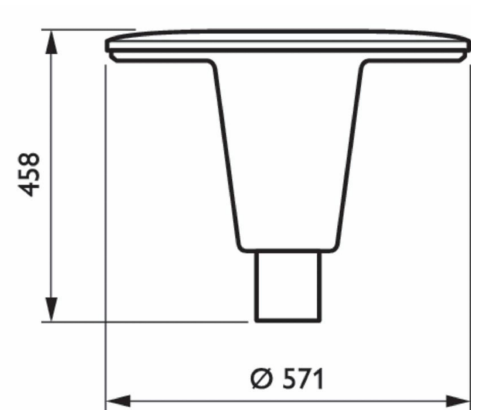

BDP104 TownGuide Performer T, clear

TownGuide

TownGuide

Schéma dimensionnel

BDP100 LED40/830 II DM PCC SI CLO-LS-6 6

BDP101 LED60/830 II DM PCC SI CLO-DDF2 6

BDP102 LED50/830 II DS PCF SI CLO-DDF1 6

BDP103 LED15/740 II DRW PCC GR 62P