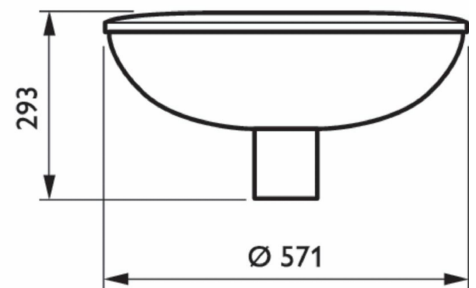

BDP102 TownGuide Performer Classic cone, clear

OPPR BDP100i 0015

BDP104 TownGuide Performer T, clear

TownGuide

TownGuide

Abmessungsskizzen

BDP100 LED30/740 DN PCC SI CLO-LS-6 76P

BDP101 LED60/830 II DS PCF SI CLO-DDF2 6