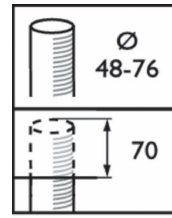

BDP103 LED50/740 II DS PCC BK CLO 76P