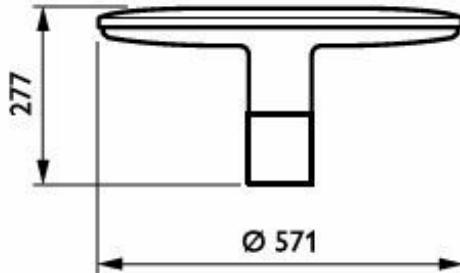

BDP104 LED30/740 II DM PCC SI CLO-LS-8 6

Produktdetails

OPDP_BDP100i_0011-
Detail photo