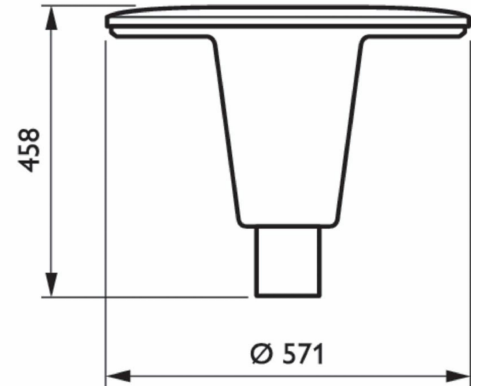

BDP103 LED50/740 II DS PCC BK CLO 76P