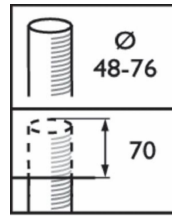

BDP102 TownGuide Performer Classic cone, clear

OPPR BDP100i 0015

BDP104 TownGuide Performer T, clear

TownGuide

TownGuide

Abmessungsskizzen

BDP100 LED30/740 DN PCC SI CLO-LS-6 76P

BDP101 LED60/830 II DS PCF SI CLO-DDF2 6