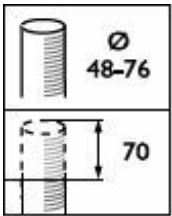

BDP102 TownGuide Performer Classic cone, clear

OPPR BDP100i 0015

BDP104 TownGuide Performer T, clear

TownGuide

TownGuide

Abmessungsskizzen

BDP100 LED30/740 DN PCC SI CLO-LS-6 76P

BDP101 LED60/830 II DS PCF SI CLO-DDF2 6