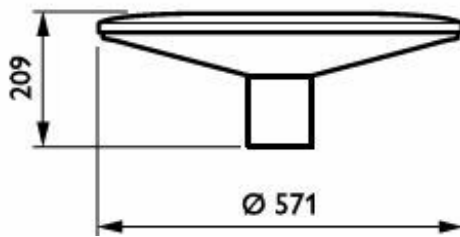

BDP102 TownGuide Performer Classic cone, clear

OPPR BDP100i 0015

BDP104 TownGuide Performer T, clear

TownGuide

TownGuide

Abmessungsskizzen

BDP100 LED30/740 DN PCC SI CLO-LS-6 76P

BDP101 LED60/830 II DS PCF SI CLO-DDF2 6