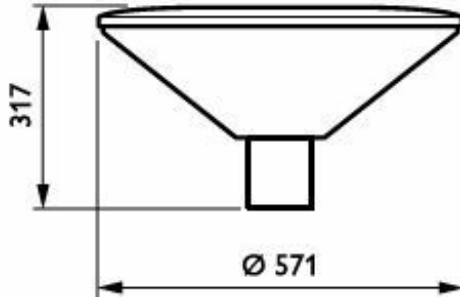

BDP102 TownGuide Performer Classic cone, clear

OPPR BDP100i 0015

BDP104 TownGuide Performer T, clear

TownGuide

TownGuide

Abmessungsskizzen

BDP100 LED30/740 DN PCC SI CLO-LS-6 76P

BDP101 LED60/830 II DS PCF SI CLO-DDF2 6