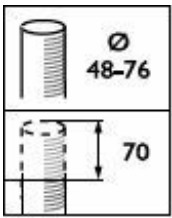

BDP104 LED30/740 II DM PCC SI CLO-LS-8 6

Produktdetails

OPDP_BDP100i_0011-
Detail photo