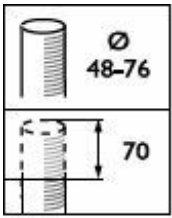

BDP102 TownGuide Performer Classic cone, clear

OPPR BDP100i 0015

BDP104 TownGuide Performer T, clear

TownGuide

TownGuide

Abmessungsskizzen

BDP100 LED30/740 DN PCC SI CLO-LS-6 76P

BDP101 LED60/830 II DS PCF SI CLO-DDF2 6