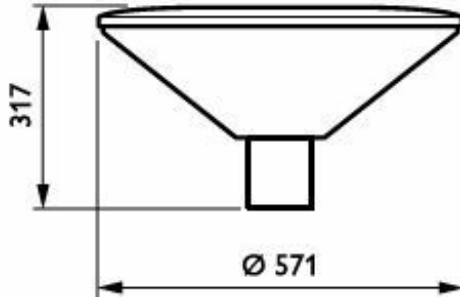

BDP102 TownGuide Performer Classic cone, clear

OPPR BDP100i 0015

BDP104 TownGuide Performer T, clear

TownGuide

TownGuide

Abmessungsskizzen

BDP100 LED40/830 DS PCC ALU 76P

BDP101 LED60/830 II DM PCC SI CLO-DDF2 6