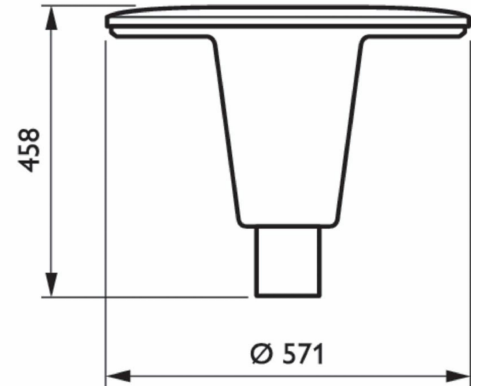

BDP103 LED25/740 II DRW PCC GR 62P