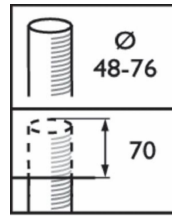

BDP102 TownGuide Performer Classic cone, clear

OPPR BDP100i 0015

BDP104 TownGuide Performer T, clear

TownGuide

TownGuide

Abmessungsskizzen

BDP100 LED40/830 DS PCC ALU 76P

BDP101 LED60/830 II DM PCC SI CLO-DDF2 6