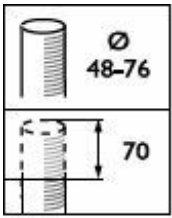

BDP102 TownGuide Performer Classic cone, clear

OPPR BDP100i 0015

BDP104 TownGuide Performer T, clear

TownGuide

TownGuide

Abmessungsskizzen

BDP100 LED40/830 DS PCC ALU 76P

BDP101 LED60/830 II DM PCC SI CLO-DDF2 6