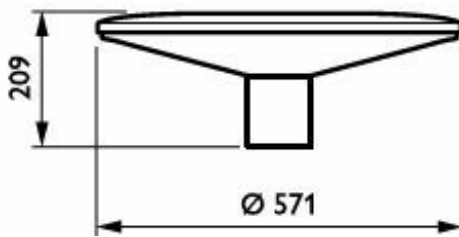

BDP102 TownGuide Performer Classic cone, clear

OPPR BDP100i 0015

BDP104 TownGuide Performer T, clear

TownGuide

TownGuide

Abmessungsskizzen

BDP100 LED40/830 DS PCC ALU 76P

BDP101 LED60/830 II DM PCC SI CLO-DDF2 6