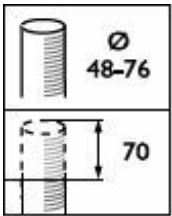

BDP102 TownGuide Performer Classic cone, clear

OPPR BDP100i 0015

BDP104 TownGuide Performer T, clear

TownGuide

TownGuide

Abmessungsskizzen

BDP100 LED40/830 DS PCC ALU 76P

BDP101 LED60/830 II DM PCC SI CLO-DDF2 6