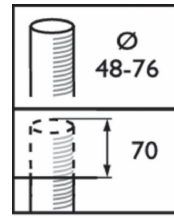

BDP103 LED25/740 II DRW PCC GR 62P