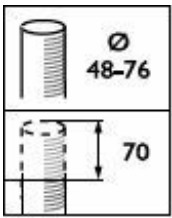

BDP105 LED70/830 II DS PCC GR 62P

Produktdetails

OPDP_BDP100i_0011-
Detail photo