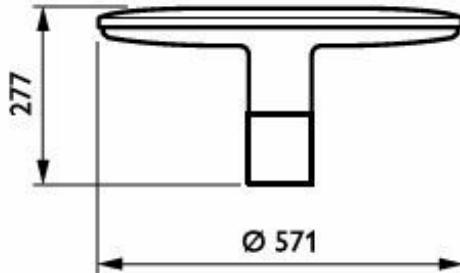

BDP105 LED70/830 II DS PCC GR 62P

Produktdetails

OPDP_BDP100i_0011-
Detail photo