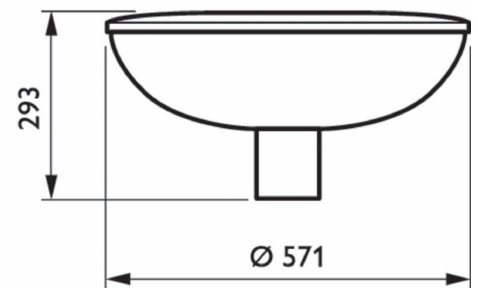

BDP102 TownGuide Performer Classic cone, clear

OPPR BDP100i 0015

BDP104 TownGuide Performer T, clear

TownGuide

TownGuide

Abmessungsskizzen

BDP100 LED40/830 DS PCC ALU 76P

BDP101 LED60/830 II DM PCC SI CLO-DDF2 6