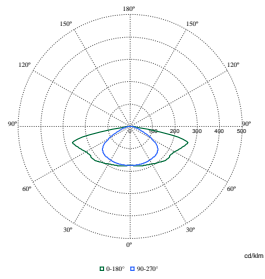

Polar Wide Diagrams

Polar Normal (separate) - BTP760I -
912300023969