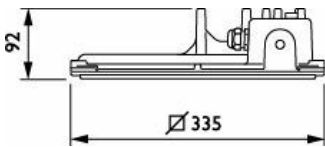

[DIMENSIONALDRAWING]

BBP333 LED159/757 | PRM