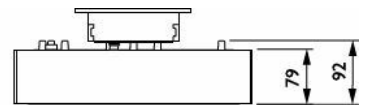

## [PRODUCTDETAILS]

Mini 300 LED surface  
mounted rear view

Mini 300 LED with  
accessory kit - front view

Mini 300 LED with  
accessory kit - rear view

Mini 300 LED with 560x410  
frame

Mini 300 LED with 470x470  
frame