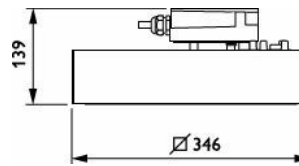

BCP333 LED159/757 | PRM