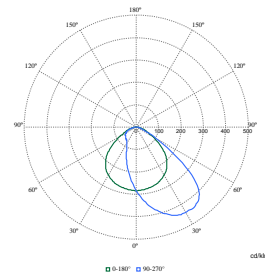

Polar Normal (separate) - BBP333I - 910925866267