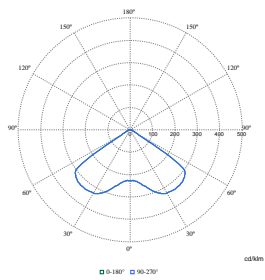

Polar Normal (separate) - BBP333I - 910925865597