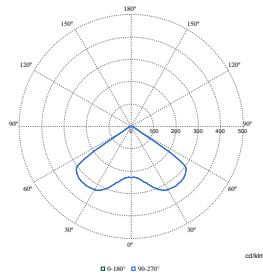

Polar Normal (separate) - BBP333I - 910925866257