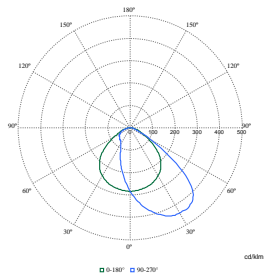

Polar Normal (separate) - BBP333I - 910925866270