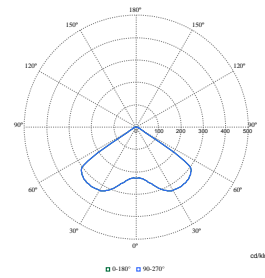

Polar Normal (separate) - BBP333I - 910925865598