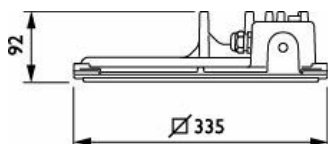

Maatschets

BCP333 LED159/757 | PRM MDUW MWS PH