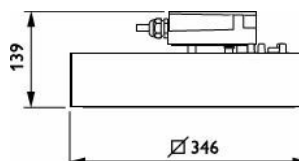

BCP333 LED159/757 | PRM