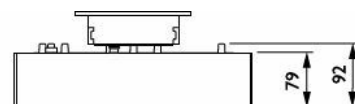

Armatuurinstellingen kunnen zelfs vanaf de grond worden gewijzigd met een smartphone of tablet als afstandsbediening, zodat je niet op hoogte hoeft te werken. Met de gratis Mini 300 LED App kan zelfs de status van het armatuur worden afgelezen terwijl je op de vloer staat. De Mini 300 LED gen3-armaturen in inbouw-, opbouw- en schijnwerperuitvoering, geschikt voor verlichting onder overkappingen, vormen een baanbrekende renovatieoplossing die installatiekosten omlaag brengt.

Voordelen

- Perfecte kwaliteit van verlichting met keuze uit diverse specifieke lichtbundels die voldoen aan alle vereisten van verschillende configuraties voor benzinstations.
- Verlaagd energieverbruik door middel van aanpasbare ingebouwde regelaars en timer.
- Gemakkelijke in gebruikstelling en opties voor draadloze bediening met smartphones en tablets.
- Licht in gewicht en uiterst eenvoudig voor het gemakkelijk en snel monteren, ook volledig in bestaande installaties in te passen.

Applications

- Benzine- en servicestations

Kenmerken

- Zeer efficiënt long-life LED-platform voor maximale energiebesparing en lagere onderhoudskosten.
- SMART-regelsysteem met ingebouwde bewegingssensormodule en tijdklok om de dimmer op verschillende niveaus te programmeren.
- BASIC+-regelsysteem, alleen met bij de productie ingestelde bewegingssensor, om het licht automatisch enigszins te dimmen.
- Speciale app met eenvoudige gebruikersinterface voor smartphones en tablets.

Versions

Mini 300 LED recessed

Mini 300 LED surface mounted

Maatschets