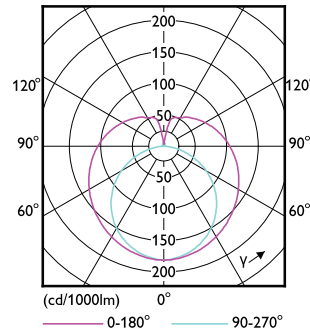

Approval and Application

Order Code	Full Product Name	Ambient temperature range
929003794804	9.5T8/MAS/48-835/MF17/G/DIM UE 25/1	-20 to +45 °C
929003794904	9.5T8/MAS/48-840/MF18/G/DIM UE 25/1	-20 to +45 °C
929003795004	9.5T8/MAS/48-850/MF18/G/DIM UE 25/1	-20 to +45 °C
929004282804	11.5T8/MAS/48-835/MF21/G/DIM UE 25/1	-20 to +45 °C
929004282904	11.5T8/MAS/48-840/MF21/G/DIM UE 25/1	-20 to +45 °C
929004283004	11.5T8/MAS/48-850/MF21/G/DIM UE 25/1	-20 to +45 °C
929004319204	8.4T8/MAS/48-835/MF15/G/DIM UE 25/1	-20 to +45 °C
929004319304	8.4T8/MAS/48-840/MF16/G/DIM UE 25/1	-20 to +45 °C
929004319404	8.4T8/MAS/48-850/MF16/G/DIM UE 25/1	-20 to +45 °C
929003525104	10.5T8/MAS/48-835/MF15/P/DIM 25/1	-20 °C to 45 °C
929003525204	10.5T8/MAS/48-840/MF16/P/DIM 25/1	-20 °C to 45 °C
929003525304	10.5T8/MAS/48-850/MF16/P/DIM 25/1	-20 °C to 45 °C
929003525404	14.5T8/MAS/48-830/MF20/P/DIM 25/1	-20 °C to 45 °C
929003525504	14.5T8/MAS/48-835/MF20/P/DIM 25/1	-20 °C to 45 °C
929003525604	14.5T8/MAS/48-840/MF21/P/DIM 25/1	-20 °C to 45 °C
929003525704	14.5T8/MAS/48-850/MF21/P/DIM 25/1	-20 °C to 45 °C
929003525804	16.5T8/MAS/48-835/MF24/P/DIM 25/1	-20 °C to 45 °C
929003525904	16.5T8/MAS/48-840/MF25/P/DIM 25/1	-20 °C to 45 °C
929003526004	16.5T8/MAS/48-850/MF25/P/DIM 25/1	-20 °C to 45 °C