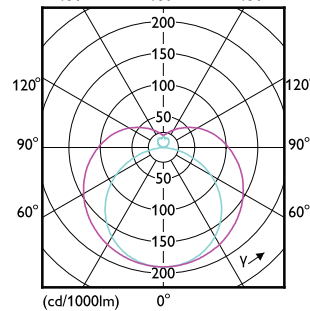

Approval and Application

Order Code	Full Product Name	Ambient temperature range
929003794804	9.5T8/MAS/48-835/MF17/G/DIM UE 25/1	-20 to +45 °C
929003794904	9.5T8/MAS/48-840/MF18/G/DIM UE 25/1	-20 to +45 °C
929003795004	9.5T8/MAS/48-850/MF18/G/DIM UE 25/1	-20 to +45 °C
929004282804	11.5T8/MAS/48-835/MF21/G/DIM UE 25/1	-20 to +45 °C
929004282904	11.5T8/MAS/48-840/MF21/G/DIM UE 25/1	-20 to +45 °C
929004283004	11.5T8/MAS/48-850/MF21/G/DIM UE 25/1	-20 to +45 °C
929004319204	8.4T8/MAS/48-835/MF15/G/DIM UE 25/1	-20 to +45 °C
929004319304	8.4T8/MAS/48-840/MF16/G/DIM UE 25/1	-20 to +45 °C
929004319404	8.4T8/MAS/48-850/MF16/G/DIM UE 25/1	-20 to +45 °C
929003525104	10.5T8/MAS/48-835/MF15/P/DIM 25/1	-20 °C to 45 °C
929003525204	10.5T8/MAS/48-840/MF16/P/DIM 25/1	-20 °C to 45 °C
929003525304	10.5T8/MAS/48-850/MF16/P/DIM 25/1	-20 °C to 45 °C
929003525404	14.5T8/MAS/48-830/MF20/P/DIM 25/1	-20 °C to 45 °C
929003525504	14.5T8/MAS/48-835/MF20/P/DIM 25/1	-20 °C to 45 °C
929003525604	14.5T8/MAS/48-840/MF21/P/DIM 25/1	-20 °C to 45 °C
929003525704	14.5T8/MAS/48-850/MF21/P/DIM 25/1	-20 °C to 45 °C
929003525804	16.5T8/MAS/48-835/MF24/P/DIM 25/1	-20 °C to 45 °C
929003525904	16.5T8/MAS/48-840/MF25/P/DIM 25/1	-20 °C to 45 °C
929003526004	16.5T8/MAS/48-850/MF25/P/DIM 25/1	-20 °C to 45 °C