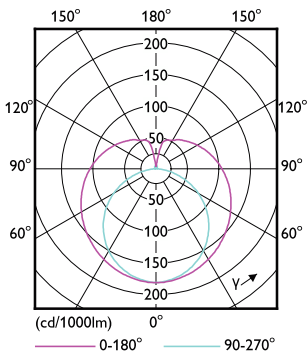

Approval and Application

Order Code	Full Product Name	Ambient temperature range
929003794804	9.5T8/MAS/48-835/MF17/G/DIM UE 25/1	-20 to +45 °C
929003794904	9.5T8/MAS/48-840/MF18/G/DIM UE 25/1	-20 to +45 °C
929003795004	9.5T8/MAS/48-850/MF18/G/DIM UE 25/1	-20 to +45 °C
929004282804	11.5T8/MAS/48-835/MF21/G/DIM UE 25/1	-20 to +45 °C
929004282904	11.5T8/MAS/48-840/MF21/G/DIM UE 25/1	-20 to +45 °C
929004283004	11.5T8/MAS/48-850/MF21/G/DIM UE 25/1	-20 to +45 °C
929004319204	8.4T8/MAS/48-835/MF15/G/DIM UE 25/1	-20 to +45 °C
929004319304	8.4T8/MAS/48-840/MF16/G/DIM UE 25/1	-20 to +45 °C
929004319404	8.4T8/MAS/48-850/MF16/G/DIM UE 25/1	-20 to +45 °C
929003525104	10.5T8/MAS/48-835/MF15/P/DIM 25/1	-20 °C to 45 °C
929003525204	10.5T8/MAS/48-840/MF16/P/DIM 25/1	-20 °C to 45 °C
929003525304	10.5T8/MAS/48-850/MF16/P/DIM 25/1	-20 °C to 45 °C
929003525404	14.5T8/MAS/48-830/MF20/P/DIM 25/1	-20 °C to 45 °C
929003525504	14.5T8/MAS/48-835/MF20/P/DIM 25/1	-20 °C to 45 °C
929003525604	14.5T8/MAS/48-840/MF21/P/DIM 25/1	-20 °C to 45 °C
929003525704	14.5T8/MAS/48-850/MF21/P/DIM 25/1	-20 °C to 45 °C
929003525804	16.5T8/MAS/48-835/MF24/P/DIM 25/1	-20 °C to 45 °C
929003525904	16.5T8/MAS/48-840/MF25/P/DIM 25/1	-20 °C to 45 °C
929003526004	16.5T8/MAS/48-850/MF25/P/DIM 25/1	-20 °C to 45 °C