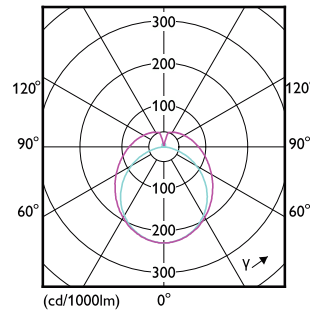

Approval and Application

Order Code	Full Product Name	Ambient temperature range
929003794804	9.5T8/MAS/48-835/MF17/G/DIM UE 25/1	-20 to +45 °C
929003794904	9.5T8/MAS/48-840/MF18/G/DIM UE 25/1	-20 to +45 °C
929003795004	9.5T8/MAS/48-850/MF18/G/DIM UE 25/1	-20 to +45 °C
929004282804	11.5T8/MAS/48-835/MF21/G/DIM UE 25/1	-20 to +45 °C
929004282904	11.5T8/MAS/48-840/MF21/G/DIM UE 25/1	-20 to +45 °C
929004283004	11.5T8/MAS/48-850/MF21/G/DIM UE 25/1	-20 to +45 °C
929004319204	8.4T8/MAS/48-835/MF15/G/DIM UE 25/1	-20 to +45 °C
929004319304	8.4T8/MAS/48-840/MF16/G/DIM UE 25/1	-20 to +45 °C
929004319404	8.4T8/MAS/48-850/MF16/G/DIM UE 25/1	-20 to +45 °C
929003525104	10.5T8/MAS/48-835/MF15/P/DIM 25/1	-20 °C to 45 °C
929003525204	10.5T8/MAS/48-840/MF16/P/DIM 25/1	-20 °C to 45 °C
929003525304	10.5T8/MAS/48-850/MF16/P/DIM 25/1	-20 °C to 45 °C
929003525404	14.5T8/MAS/48-830/MF20/P/DIM 25/1	-20 °C to 45 °C
929003525504	14.5T8/MAS/48-835/MF20/P/DIM 25/1	-20 °C to 45 °C
929003525604	14.5T8/MAS/48-840/MF21/P/DIM 25/1	-20 °C to 45 °C
929003525704	14.5T8/MAS/48-850/MF21/P/DIM 25/1	-20 °C to 45 °C
929003525804	16.5T8/MAS/48-835/MF24/P/DIM 25/1	-20 °C to 45 °C
929003525904	16.5T8/MAS/48-840/MF25/P/DIM 25/1	-20 °C to 45 °C
929003526004	16.5T8/MAS/48-850/MF25/P/DIM 25/1	-20 °C to 45 °C