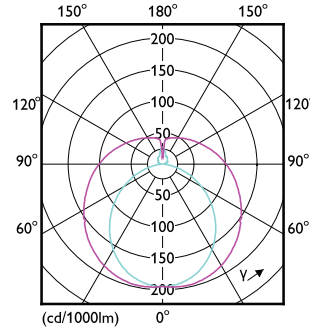

Approval and Application

Order Code	Full Product Name	Ambient temperature range
929003794804	9.5T8/MAS/48-835/MF17/G/DIM UE 25/1	-20 to +45 °C
929003794904	9.5T8/MAS/48-840/MF18/G/DIM UE 25/1	-20 to +45 °C
929003795004	9.5T8/MAS/48-850/MF18/G/DIM UE 25/1	-20 to +45 °C
929004282804	11.5T8/MAS/48-835/MF21/G/DIM UE 25/1	-20 to +45 °C
929004282904	11.5T8/MAS/48-840/MF21/G/DIM UE 25/1	-20 to +45 °C
929004283004	11.5T8/MAS/48-850/MF21/G/DIM UE 25/1	-20 to +45 °C
929004319204	8.4T8/MAS/48-835/MF15/G/DIM UE 25/1	-20 to +45 °C
929004319304	8.4T8/MAS/48-840/MF16/G/DIM UE 25/1	-20 to +45 °C
929004319404	8.4T8/MAS/48-850/MF16/G/DIM UE 25/1	-20 to +45 °C
929003525104	10.5T8/MAS/48-835/MF15/P/DIM 25/1	-20 °C to 45 °C
929003525204	10.5T8/MAS/48-840/MF16/P/DIM 25/1	-20 °C to 45 °C
929003525304	10.5T8/MAS/48-850/MF16/P/DIM 25/1	-20 °C to 45 °C
929003525404	14.5T8/MAS/48-830/MF20/P/DIM 25/1	-20 °C to 45 °C
929003525504	14.5T8/MAS/48-835/MF20/P/DIM 25/1	-20 °C to 45 °C
929003525604	14.5T8/MAS/48-840/MF21/P/DIM 25/1	-20 °C to 45 °C
929003525704	14.5T8/MAS/48-850/MF21/P/DIM 25/1	-20 °C to 45 °C
929003525804	16.5T8/MAS/48-835/MF24/P/DIM 25/1	-20 °C to 45 °C
929003525904	16.5T8/MAS/48-840/MF25/P/DIM 25/1	-20 °C to 45 °C
929003526004	16.5T8/MAS/48-850/MF25/P/DIM 25/1	-20 °C to 45 °C