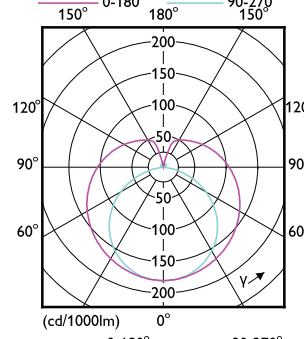

MasterClass InstantFit (UL Type-A) T8