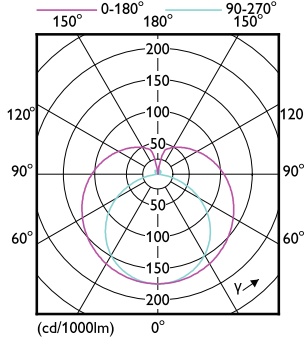

MasterClass InstantFit (UL Type-A) T8