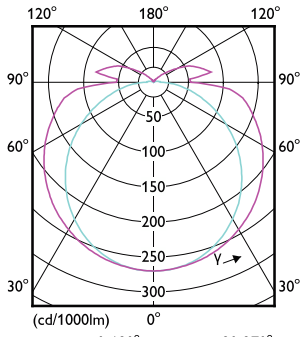

MasterClass InstantFit (UL Type-A) T8