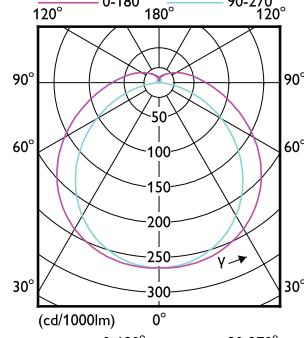

MasterClass InstantFit (UL Type-A) T8