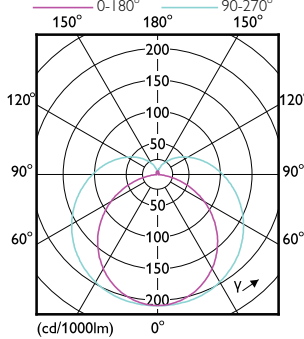

MasterClass InstantFit (UL Type-A) T8