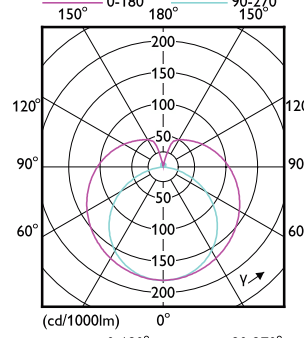

MasterClass InstantFit (UL Type-A) T8