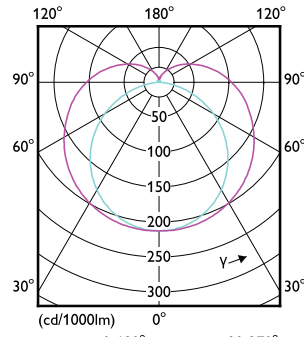

MasterClass InstantFit (UL Type-A) T8