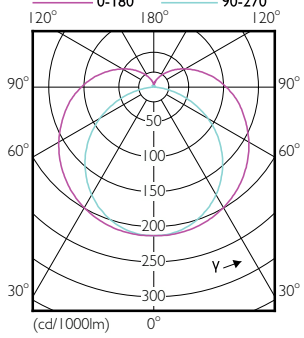

MasterClass InstantFit (UL Type-A) T8