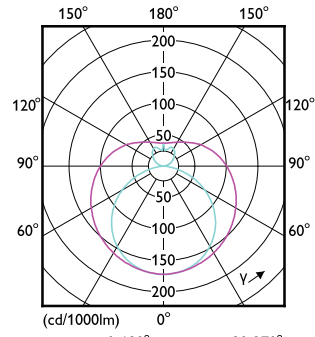

CorePro MainsFit (UL Type-B) T8