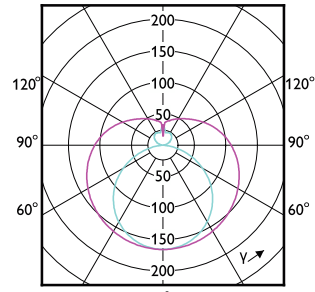

CorePro MainsFit (UL Type-B) T8