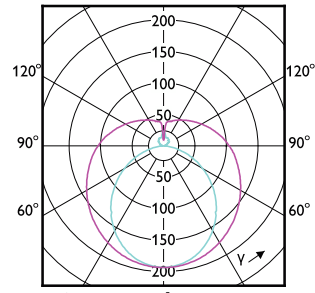

CorePro MainsFit (UL Type-B) T8