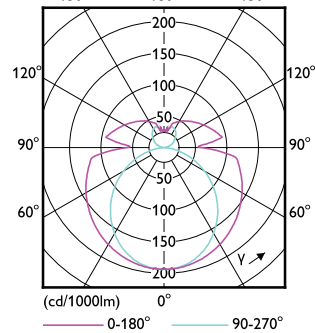

CorePro MainsFit (UL Type-B) T8