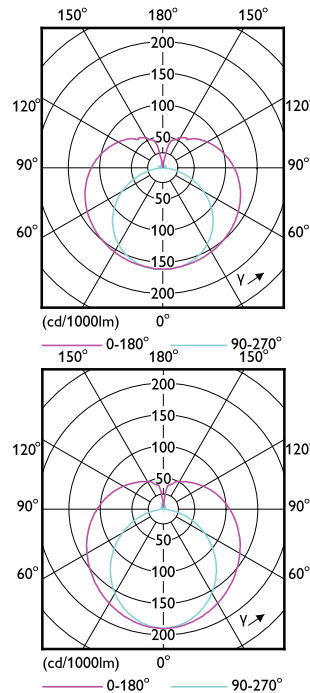

Order Code	Full Product Name	Ambient temperature range
929003795804	12T8/COR/36-5CCT/MF15/G/120-347V 25/1	-20 to +45 °C
929002484604	14.5T8/COR/48-840/MF21/G 10/1	-20 °C to 45 °C
929003523704	9.9T8/COR/48-835/MF16/G/DIM 25/1	-20 °C to 45 °C
929003523804	9.9T8/COR/48-840/MF16/G/DIM 25/1	-20 °C to 45 °C
929003523904	9.9T8/COR/48-850/MF16/G/DIM 25/1	-20 °C to 45 °C
929003524104	12T8/COR/48-830/MF17/G/DIM 25/1	-20 °C to 45 °C
929003524204	12T8/COR/48-835/MF17/G/DIM 25/1	-20 °C to 45 °C
929003524304	12T8/COR/48-840/MF18/G/DIM 25/1	-20 °C to 45 °C
929003524404	12T8/COR/48-850/MF18/G/DIM 25/1	-20 °C to 45 °C
929003524604	14.5T8/COR/48-830/MF20/G/DIM 25/1	-20 °C to 45 °C
929003524704	14.5T8/COR/48-835/MF20/G/DIM 25/1	-20 °C to 45 °C
929003524804	14.5T8/COR/48-840/MF21/G/DIM 25/1	-20 °C to 45 °C
929003524904	14.5T8/COR/48-850/MF21/G/DIM 25/1	-20 °C to 45 °C
929003815504	40T8/COR/96-5CCT/MF55LS/G/FA8-R17D 10/1	-20 to +45 °C
929001934804	15.5T8-6U/COR/24-840/MF21/G 10/1	-20 °C to 45 °C
929001934004	8.5T8/COR/24-840/MF11/G 10/1	-20 °C to 45 °C
929001934404	11.5T8/COR/36-840/MF14/G 10/1	-20 °C to 45 °C
929004244604	7T8/COR/18-5CCT/MF9/G 25/1	-20 to +45 °C
929003795704	7T8/COR/24-5CCT/MF9/G/120-347V 25/1	-20 to +45 °C
929003523304	15T8/COR/48-835/MF20/G/120-347V 25/1	-20 °C to 45 °C
929003523404	15T8/COR/48-840/MF21/G/120-347V 25/1	-20 °C to 45 °C
929003523504	15T8/COR/48-850/MF21/G/120-347V 25/1	-20 °C to 45 °C