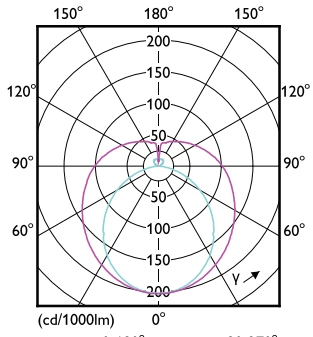

CorePro MainsFit (UL Type-B) T8