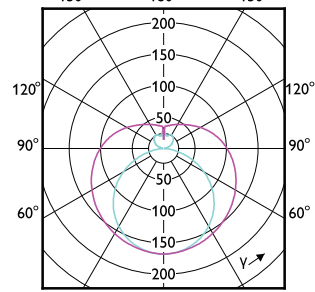

CorePro MainsFit (UL Type-B) T8