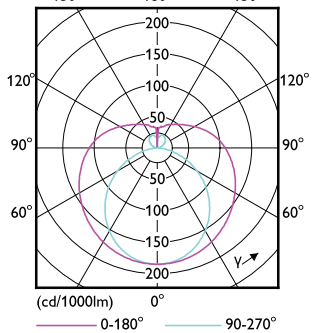

CorePro MainsFit (UL Type-B) T8