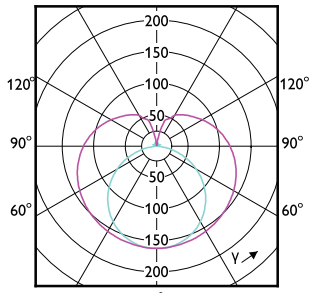

CorePro MainsFit (UL Type-B) T8