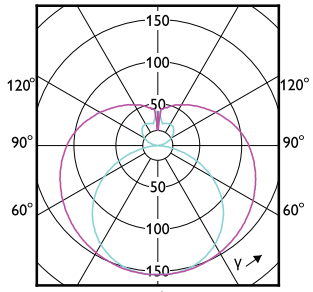

CorePro MainsFit (UL Type-B) T8