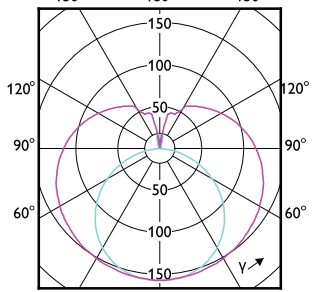

CorePro MainsFit (UL Type-B) T8