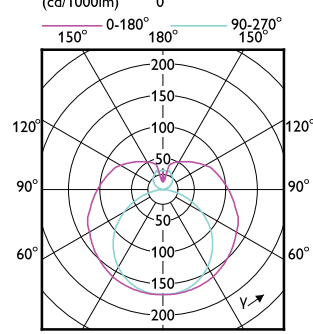

Corepro InstantFit (UL Type-A) T8

Order Code	Full Product Name	Regulable
929001307804	35T8/96-3500 IF FA8 10/1	No
929001314604	35T8/96-4000 IF FA8 10/1	No
929001343034	14T8/COR/48-830/IF20/G/DIM 10/1	Si
929001343134	14T8/COR/48-835/IF20/G/DIM 10/1	Si
929001343234	14T8/COR/48-840/IF21/G/DIM 10/1	Si
929001343334	14T8/COR/48-850/IF21/G/DIM 10/1	Si
929001991734	10T8/COR/48-840/IF16/G/DIM 10/1	Si
929001991834	10T8/COR/48-850/IF16/G/DIM 10/1	Si
929002252734	10T8/COR/48-830/IF16/G/DIM 10/1	Si
929002252834	10T8/COR/48-835/IF16/G/DIM 10/1	Si
929003556704	28T8/COR/96-835/IF40/G/FA8 10/1	No
929003556804	28T8/COR/96-840/IF42/G/FA8 10/1	No