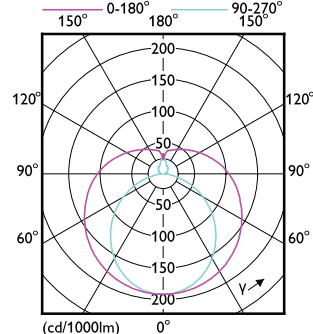

Corepro InstantFit (UL Type-A) T8

Order Code	Full Product Name	Regulable
929001307804	35T8/96-3500 IF FA8 10/1	No
929001314604	35T8/96-4000 IF FA8 10/1	No
929001343034	14T8/COR/48-830/IF20/G/DIM 10/1	Si
929001343134	14T8/COR/48-835/IF20/G/DIM 10/1	Si
929001343234	14T8/COR/48-840/IF21/G/DIM 10/1	Si
929001343334	14T8/COR/48-850/IF21/G/DIM 10/1	Si
929001991734	10T8/COR/48-840/IF16/G/DIM 10/1	Si
929001991834	10T8/COR/48-850/IF16/G/DIM 10/1	Si
929002252734	10T8/COR/48-830/IF16/G/DIM 10/1	Si
929002252834	10T8/COR/48-835/IF16/G/DIM 10/1	Si
929003556704	28T8/COR/96-835/IF40/G/FA8 10/1	No
929003556804	28T8/COR/96-840/IF42/G/FA8 10/1	No