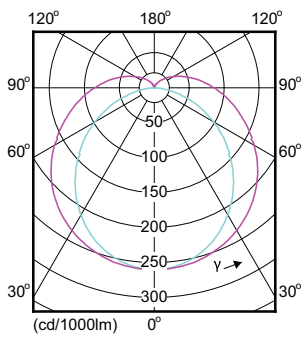

Corepro InstantFit (UL Type-A) T8

Order Code	Full Product Name	Regulable
929001307804	35T8/96-3500 IF FA8 10/1	No
929001314604	35T8/96-4000 IF FA8 10/1	No
929001343034	14T8/COR/48-830/IF20/G/DIM 10/1	Si
929001343134	14T8/COR/48-835/IF20/G/DIM 10/1	Si
929001343234	14T8/COR/48-840/IF21/G/DIM 10/1	Si
929001343334	14T8/COR/48-850/IF21/G/DIM 10/1	Si
929001991734	10T8/COR/48-840/IF16/G/DIM 10/1	Si
929001991834	10T8/COR/48-850/IF16/G/DIM 10/1	Si
929002252734	10T8/COR/48-830/IF16/G/DIM 10/1	Si
929002252834	10T8/COR/48-835/IF16/G/DIM 10/1	Si
929003556704	28T8/COR/96-835/IF40/G/FA8 10/1	No
929003556804	28T8/COR/96-840/IF42/G/FA8 10/1	No