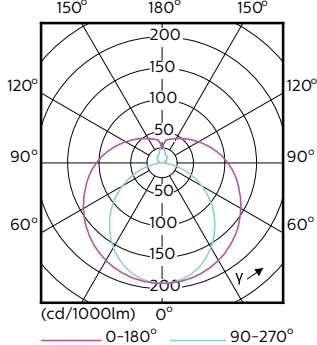

Corepro InstantFit (UL Type-A) T8

Order Code	Full Product Name	Regulable
929001307804	35T8/96-3500 IF FA8 10/1	No
929001314604	35T8/96-4000 IF FA8 10/1	No
929001343034	14T8/COR/48-830/IF20/G/DIM 10/1	Si
929001343134	14T8/COR/48-835/IF20/G/DIM 10/1	Si
929001343234	14T8/COR/48-840/IF21/G/DIM 10/1	Si
929001343334	14T8/COR/48-850/IF21/G/DIM 10/1	Si
929001991734	10T8/COR/48-840/IF16/G/DIM 10/1	Si
929001991834	10T8/COR/48-850/IF16/G/DIM 10/1	Si
929002252734	10T8/COR/48-830/IF16/G/DIM 10/1	Si
929002252834	10T8/COR/48-835/IF16/G/DIM 10/1	Si
929003556704	28T8/COR/96-835/IF40/G/FA8 10/1	No
929003556804	28T8/COR/96-840/IF42/G/FA8 10/1	No