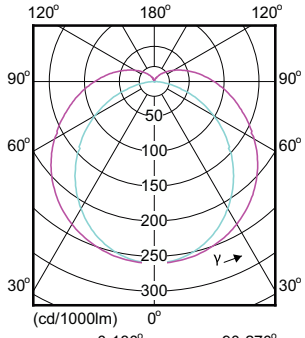

Corepro InstantFit (UL Type-A) T8

Order Code	Full Product Name	Regulable
929001307804	35T8/96-3500 IF FA8 10/1	No
929001314604	35T8/96-4000 IF FA8 10/1	No
929001343034	14T8/COR/48-830/IF20/G/DIM 10/1	Si
929001343134	14T8/COR/48-835/IF20/G/DIM 10/1	Si
929001343234	14T8/COR/48-840/IF21/G/DIM 10/1	Si
929001343334	14T8/COR/48-850/IF21/G/DIM 10/1	Si
929001991734	10T8/COR/48-840/IF16/G/DIM 10/1	Si
929001991834	10T8/COR/48-850/IF16/G/DIM 10/1	Si
929002252734	10T8/COR/48-830/IF16/G/DIM 10/1	Si
929002252834	10T8/COR/48-835/IF16/G/DIM 10/1	Si
929003556704	28T8/COR/96-835/IF40/G/FA8 10/1	No
929003556804	28T8/COR/96-840/IF42/G/FA8 10/1	No