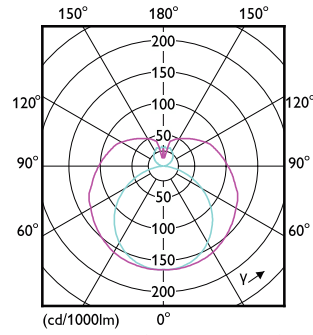

Corepro InstantFit (UL Type-A) T8

Order Code	Full Product Name	Regulable
929001307804	35T8/96-3500 IF FA8 10/1	No
929001314604	35T8/96-4000 IF FA8 10/1	No
929001343034	14T8/COR/48-830/IF20/G/DIM 10/1	Si
929001343134	14T8/COR/48-835/IF20/G/DIM 10/1	Si
929001343234	14T8/COR/48-840/IF21/G/DIM 10/1	Si
929001343334	14T8/COR/48-850/IF21/G/DIM 10/1	Si
929001991734	10T8/COR/48-840/IF16/G/DIM 10/1	Si
929001991834	10T8/COR/48-850/IF16/G/DIM 10/1	Si
929002252734	10T8/COR/48-830/IF16/G/DIM 10/1	Si
929002252834	10T8/COR/48-835/IF16/G/DIM 10/1	Si
929003556704	28T8/COR/96-835/IF40/G/FA8 10/1	No
929003556804	28T8/COR/96-840/IF42/G/FA8 10/1	No