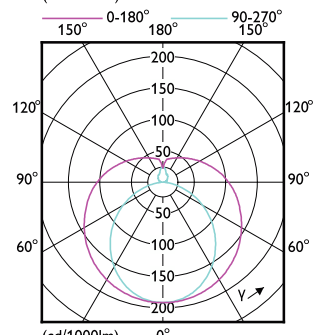

Corepro InstantFit (UL Type-A) T8

Order Code	Full Product Name	Regulable
929001307804	35T8/96-3500 IF FA8 10/1	No
929001314604	35T8/96-4000 IF FA8 10/1	No
929001343034	14T8/COR/48-830/IF20/G/DIM 10/1	Si
929001343134	14T8/COR/48-835/IF20/G/DIM 10/1	Si
929001343234	14T8/COR/48-840/IF21/G/DIM 10/1	Si
929001343334	14T8/COR/48-850/IF21/G/DIM 10/1	Si
929001991734	10T8/COR/48-840/IF16/G/DIM 10/1	Si
929001991834	10T8/COR/48-850/IF16/G/DIM 10/1	Si
929002252734	10T8/COR/48-830/IF16/G/DIM 10/1	Si
929002252834	10T8/COR/48-835/IF16/G/DIM 10/1	Si
929003556704	28T8/COR/96-835/IF40/G/FA8 10/1	No
929003556804	28T8/COR/96-840/IF42/G/FA8 10/1	No