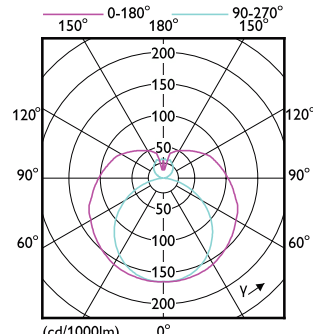

Corepro InstantFit (UL Type-A) T8

Approval and Application

Order Code	Full Product Name	Ambient temperature range
929001307804	35T8/96-3500 IF FA8 10/1	-20 °C to 45 °C
929001314604	35T8/96-4000 IF FA8 10/1	-20 °C to 45 °C
929001897434	28T8/COR/96-850/IF42/G/FA8 10/1	-20 to +45 °C
929001343034	14T8/COR/48-830/IF20/G/DIM 10/1	-20 °C to 45 °C
929001343134	14T8/COR/48-835/IF20/G/DIM 10/1	-20 °C to 45 °C
929001343234	14T8/COR/48-840/IF21/G/DIM 10/1	-20 °C to 45 °C
929001343334	14T8/COR/48-850/IF21/G/DIM 10/1	-20 °C to 45 °C
929001991734	10T8/COR/48-840/IF16/G/DIM 10/1	-20 °C to 45 °C
929001991834	10T8/COR/48-850/IF16/G/DIM 10/1	-20 °C to 45 °C
929002252734	10T8/COR/48-830/IF16/G/DIM 10/1	-20 °C to 45 °C
929002252834	10T8/COR/48-835/IF16/G/DIM 10/1	-20 °C to 45 °C
929003556704	28T8/COR/96-835/IF40/G/FA8 10/1	-20 °C to 45 °C
929003556804	28T8/COR/96-840/IF42/G/FA8 10/1	-20 °C to 45 °C