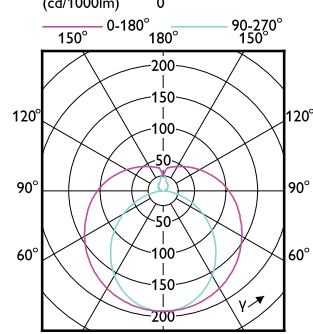

Corepro InstantFit (UL Type-A) T8

Approval and Application

Order Code	Full Product Name	Ambient temperature range
929001307804	35T8/96-3500 IF FA8 10/1	-20 °C to 45 °C
929001314604	35T8/96-4000 IF FA8 10/1	-20 °C to 45 °C
929001897434	28T8/COR/96-850/IF42/G/FA8 10/1	-20 to +45 °C
929001343034	14T8/COR/48-830/IF20/G/DIM 10/1	-20 °C to 45 °C
929001343134	14T8/COR/48-835/IF20/G/DIM 10/1	-20 °C to 45 °C
929001343234	14T8/COR/48-840/IF21/G/DIM 10/1	-20 °C to 45 °C
929001343334	14T8/COR/48-850/IF21/G/DIM 10/1	-20 °C to 45 °C
929001991734	10T8/COR/48-840/IF16/G/DIM 10/1	-20 °C to 45 °C
929001991834	10T8/COR/48-850/IF16/G/DIM 10/1	-20 °C to 45 °C
929002252734	10T8/COR/48-830/IF16/G/DIM 10/1	-20 °C to 45 °C
929002252834	10T8/COR/48-835/IF16/G/DIM 10/1	-20 °C to 45 °C
929003556704	28T8/COR/96-835/IF40/G/FA8 10/1	-20 °C to 45 °C
929003556804	28T8/COR/96-840/IF42/G/FA8 10/1	-20 °C to 45 °C