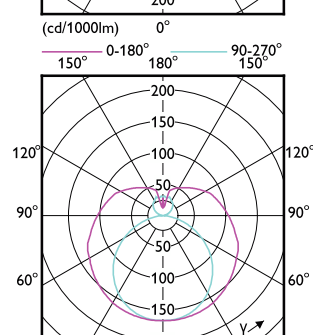

Corepro InstantFit (UL Type-A) T8

Approval and Application

Order Code	Full Product Name	Ambient temperature range
929001307804	35T8/96-3500 IF FA8 10/1	-20 °C to 45 °C
929001314604	35T8/96-4000 IF FA8 10/1	-20 °C to 45 °C
929001897434	28T8/COR/96-850/IF42/G/FA8 10/1	-20 to +45 °C
929001343034	14T8/COR/48-830/IF20/G/DIM 10/1	-20 °C to 45 °C
929001343134	14T8/COR/48-835/IF20/G/DIM 10/1	-20 °C to 45 °C
929001343234	14T8/COR/48-840/IF21/G/DIM 10/1	-20 °C to 45 °C
929001343334	14T8/COR/48-850/IF21/G/DIM 10/1	-20 °C to 45 °C
929001991734	10T8/COR/48-840/IF16/G/DIM 10/1	-20 °C to 45 °C
929001991834	10T8/COR/48-850/IF16/G/DIM 10/1	-20 °C to 45 °C
929002252734	10T8/COR/48-830/IF16/G/DIM 10/1	-20 °C to 45 °C
929002252834	10T8/COR/48-835/IF16/G/DIM 10/1	-20 °C to 45 °C
929003556704	28T8/COR/96-835/IF40/G/FA8 10/1	-20 °C to 45 °C
929003556804	28T8/COR/96-840/IF42/G/FA8 10/1	-20 °C to 45 °C