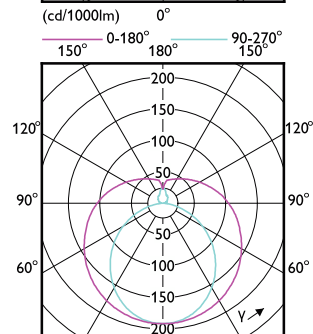

Corepro InstantFit (UL Type-A) T8

Approval and Application

Order Code	Full Product Name	Ambient temperature range
929001307804	35T8/96-3500 IF FA8 10/1	-20 °C to 45 °C
929001314604	35T8/96-4000 IF FA8 10/1	-20 °C to 45 °C
929001897434	28T8/COR/96-850/IF42/G/FA8 10/1	-20 to +45 °C
929001343034	14T8/COR/48-830/IF20/G/DIM 10/1	-20 °C to 45 °C
929001343134	14T8/COR/48-835/IF20/G/DIM 10/1	-20 °C to 45 °C
929001343234	14T8/COR/48-840/IF21/G/DIM 10/1	-20 °C to 45 °C
929001343334	14T8/COR/48-850/IF21/G/DIM 10/1	-20 °C to 45 °C
929001991734	10T8/COR/48-840/IF16/G/DIM 10/1	-20 °C to 45 °C
929001991834	10T8/COR/48-850/IF16/G/DIM 10/1	-20 °C to 45 °C
929002252734	10T8/COR/48-830/IF16/G/DIM 10/1	-20 °C to 45 °C
929002252834	10T8/COR/48-835/IF16/G/DIM 10/1	-20 °C to 45 °C
929003556704	28T8/COR/96-835/IF40/G/FA8 10/1	-20 °C to 45 °C
929003556804	28T8/COR/96-840/IF42/G/FA8 10/1	-20 °C to 45 °C