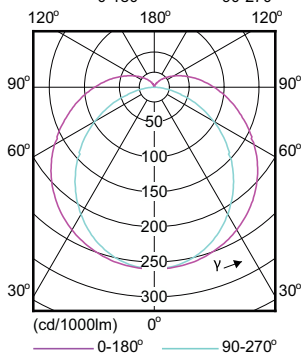

Corepro InstantFit (UL Type-A) T8

Approval and Application

Order Code	Full Product Name	Ambient temperature range
929001307804	35T8/96-3500 IF FA8 10/1	-20 °C to 45 °C
929001314604	35T8/96-4000 IF FA8 10/1	-20 °C to 45 °C
929001897434	28T8/COR/96-850/IF42/G/FA8 10/1	-20 to +45 °C
929001343034	14T8/COR/48-830/IF20/G/DIM 10/1	-20 °C to 45 °C
929001343134	14T8/COR/48-835/IF20/G/DIM 10/1	-20 °C to 45 °C
929001343234	14T8/COR/48-840/IF21/G/DIM 10/1	-20 °C to 45 °C
929001343334	14T8/COR/48-850/IF21/G/DIM 10/1	-20 °C to 45 °C
929001991734	10T8/COR/48-840/IF16/G/DIM 10/1	-20 °C to 45 °C
929001991834	10T8/COR/48-850/IF16/G/DIM 10/1	-20 °C to 45 °C
929002252734	10T8/COR/48-830/IF16/G/DIM 10/1	-20 °C to 45 °C
929002252834	10T8/COR/48-835/IF16/G/DIM 10/1	-20 °C to 45 °C
929003556704	28T8/COR/96-835/IF40/G/FA8 10/1	-20 °C to 45 °C
929003556804	28T8/COR/96-840/IF42/G/FA8 10/1	-20 °C to 45 °C