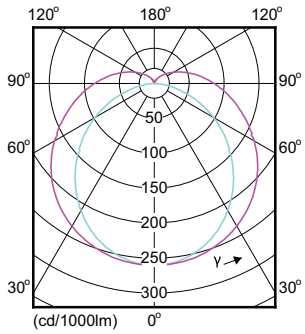

Corepro InstantFit (UL Type-A) T8

Approval and Application

Order Code	Full Product Name	Ambient temperature range
929001307804	35T8/96-3500 IF FA8 10/1	-20 °C to 45 °C
929001314604	35T8/96-4000 IF FA8 10/1	-20 °C to 45 °C
929001897434	28T8/COR/96-850/IF42/G/FA8 10/1	-20 to +45 °C
929001343034	14T8/COR/48-830/IF20/G/DIM 10/1	-20 °C to 45 °C
929001343134	14T8/COR/48-835/IF20/G/DIM 10/1	-20 °C to 45 °C
929001343234	14T8/COR/48-840/IF21/G/DIM 10/1	-20 °C to 45 °C
929001343334	14T8/COR/48-850/IF21/G/DIM 10/1	-20 °C to 45 °C
929001991734	10T8/COR/48-840/IF16/G/DIM 10/1	-20 °C to 45 °C
929001991834	10T8/COR/48-850/IF16/G/DIM 10/1	-20 °C to 45 °C
929002252734	10T8/COR/48-830/IF16/G/DIM 10/1	-20 °C to 45 °C
929002252834	10T8/COR/48-835/IF16/G/DIM 10/1	-20 °C to 45 °C
929003556704	28T8/COR/96-835/IF40/G/FA8 10/1	-20 °C to 45 °C
929003556804	28T8/COR/96-840/IF42/G/FA8 10/1	-20 °C to 45 °C