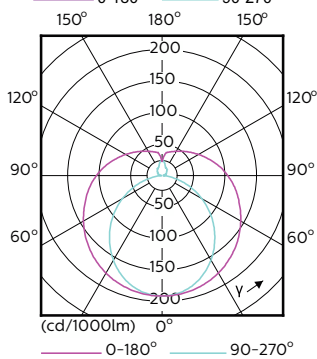

Corepro InstantFit (UL Type-A) T8

Approval and Application

Order Code	Full Product Name	Ambient temperature range
929001307804	35T8/96-3500 IF FA8 10/1	-20 °C to 45 °C
929001314604	35T8/96-4000 IF FA8 10/1	-20 °C to 45 °C
929001897434	28T8/COR/96-850/IF42/G/FA8 10/1	-20 to +45 °C
929001343034	14T8/COR/48-830/IF20/G/DIM 10/1	-20 °C to 45 °C
929001343134	14T8/COR/48-835/IF20/G/DIM 10/1	-20 °C to 45 °C
929001343234	14T8/COR/48-840/IF21/G/DIM 10/1	-20 °C to 45 °C
929001343334	14T8/COR/48-850/IF21/G/DIM 10/1	-20 °C to 45 °C
929001991734	10T8/COR/48-840/IF16/G/DIM 10/1	-20 °C to 45 °C
929001991834	10T8/COR/48-850/IF16/G/DIM 10/1	-20 °C to 45 °C
929002252734	10T8/COR/48-830/IF16/G/DIM 10/1	-20 °C to 45 °C
929002252834	10T8/COR/48-835/IF16/G/DIM 10/1	-20 °C to 45 °C
929003556704	28T8/COR/96-835/IF40/G/FA8 10/1	-20 °C to 45 °C
929003556804	28T8/COR/96-840/IF42/G/FA8 10/1	-20 °C to 45 °C