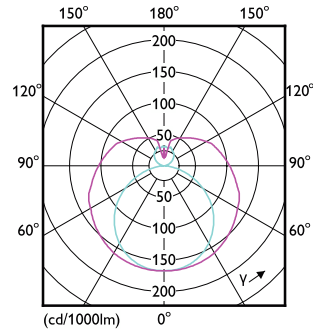

Corepro InstantFit (UL Type-A) T8

Approval and Application

Order Code	Full Product Name	Ambient temperature range
929001307804	35T8/96-3500 IF FA8 10/1	-20 °C to 45 °C
929001314604	35T8/96-4000 IF FA8 10/1	-20 °C to 45 °C
929001897434	28T8/COR/96-850/IF42/G/FA8 10/1	-20 to +45 °C
929001343034	14T8/COR/48-830/IF20/G/DIM 10/1	-20 °C to 45 °C
929001343134	14T8/COR/48-835/IF20/G/DIM 10/1	-20 °C to 45 °C
929001343234	14T8/COR/48-840/IF21/G/DIM 10/1	-20 °C to 45 °C
929001343334	14T8/COR/48-850/IF21/G/DIM 10/1	-20 °C to 45 °C
929001991734	10T8/COR/48-840/IF16/G/DIM 10/1	-20 °C to 45 °C
929001991834	10T8/COR/48-850/IF16/G/DIM 10/1	-20 °C to 45 °C
929002252734	10T8/COR/48-830/IF16/G/DIM 10/1	-20 °C to 45 °C
929002252834	10T8/COR/48-835/IF16/G/DIM 10/1	-20 °C to 45 °C
929003556704	28T8/COR/96-835/IF40/G/FA8 10/1	-20 °C to 45 °C
929003556804	28T8/COR/96-840/IF42/G/FA8 10/1	-20 °C to 45 °C