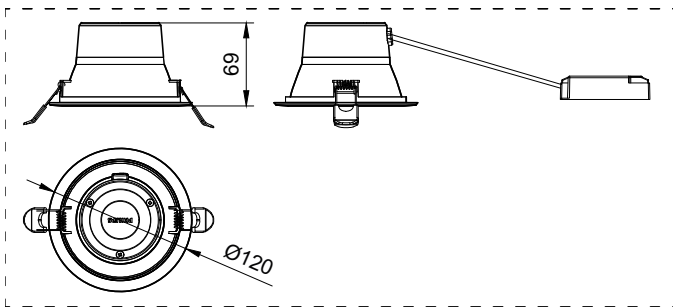

Versions

GreenSpace G6

GreenSpace G6

GreenSpace G6

GreenSpace G6

Dimensional drawing

General Information

Gear	-
Operating and Electrical	
Protection class IEC	Safety class II
Input Voltage	220 to 240 V
Line Frequency	50 or 60 Hz
Mechanical and Housing	
Optical cover type	Polycarbonate Diffuser
Mech. impact protection code	IK03
Approval and Application	
Ambient temperature range	-20 to +40 °C
CE mark	Yes
ENEC mark	-
Flammability mark	-
Glow-wire test	Temperature 650 °C, duration 5 s