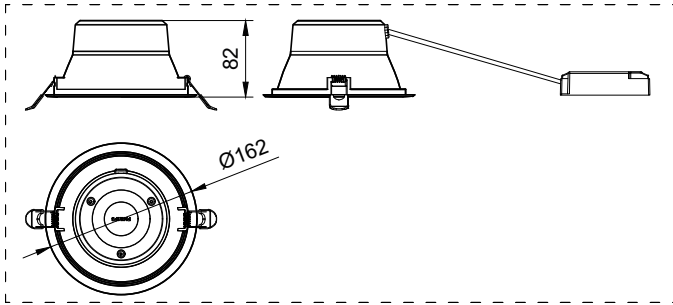

Versions

GreenSpace G6

GreenSpace G6

GreenSpace G6

GreenSpace G6

Dimensional drawing

General Information

Gear	-
Operating and Electrical	
Protection class IEC	Safety class II
Input Voltage	220 to 240 V
Line Frequency	50 or 60 Hz
Mechanical and Housing	
Optical cover type	Polycarbonate Diffuser
Mech. impact protection code	IK03
Approval and Application	
Ambient temperature range	-20 to +40 °C
CE mark	Yes
ENEC mark	-
Flammability mark	-
Glow-wire test	Temperature 650 °C, duration 5 s