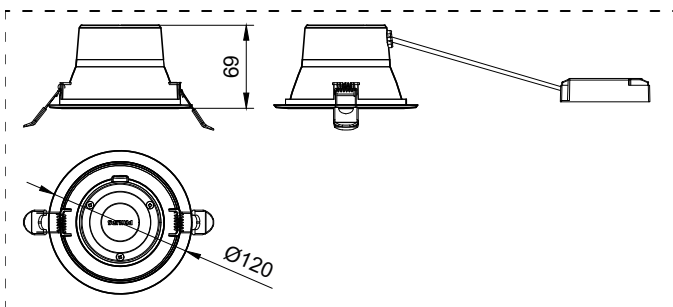

Versions

GreenSpace G6

GreenSpace G6

GreenSpace G6

GreenSpace G6

Dimensional drawing

General Information

Gear	-
Operating and Electrical	
Protection class IEC	Safety class II
Input Voltage	220 to 240 V
Line Frequency	50 or 60 Hz
Mechanical and Housing	
Optical cover type	Polycarbonate Diffuser
Mech. impact protection code	IK03
Approval and Application	
Ambient temperature range	-20 to +40 °C
CE mark	Yes
ENEC mark	-
Flammability mark	-
Glow-wire test	Temperature 650 °C, duration 5 s