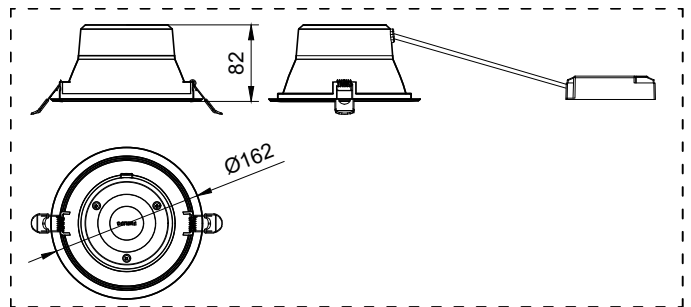

Versions

GreenSpace G6

GreenSpace G6

GreenSpace G6

GreenSpace G6

Dimensional drawing

General Information

Gear	-
Operating and Electrical	
Protection class IEC	Safety class II
Input Voltage	220 to 240 V
Line Frequency	50 or 60 Hz
Mechanical and Housing	
Optical cover type	Polycarbonate Diffuser
Mech. impact protection code	IK03
Approval and Application	
Ambient temperature range	-20 to +40 °C
CE mark	Yes
ENEC mark	-
Flammability mark	-
Glow-wire test	Temperature 650 °C, duration 5 s