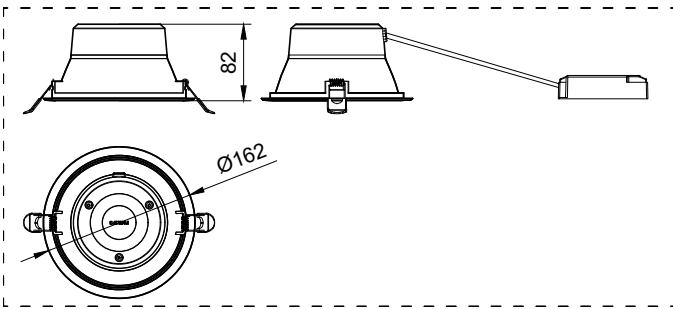

GreenSpace G6

Versions

GreenSpace G6

Dimensional drawing