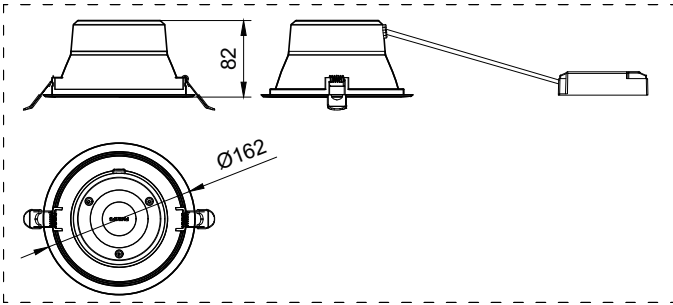

Dimensional drawing