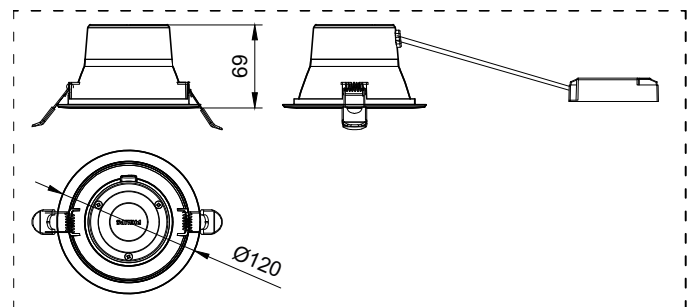

Color Rendering index - CRI	80, 90
Risk Group	RG1
Beam angle	4inch - WH reflector - 78degree 6inch - WH reflector - 82degree 8inch - WH reflector - 83degree 4/6/8inch - Aluminizing reflector - 60degree
Reflector material	WH: Plastic AL: Aluminum coated
Optic	White (WH) UGR 23-26 (NOC) based on lumen output. Aluminizing (AL) UGR<19 (OC)
Protection Class IEC61140	Class II
Mechanical impact protection	IK03
Ingress protection	IP20 / IP54 (light exit window)
Overall diameter	4inch: D100 6inch: D150 8inch: D200
Overall height	4inch: 69mm 6inch: 82mm 8inch: 105mm
UGR	AL coating reflector: UGR19 WH reflector: UGR 23-26
Installation	recessed Fixation by means of spring fasteners

Dimensional drawing