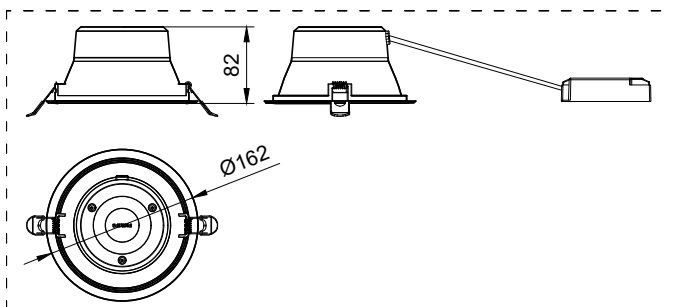

Color Rendering index - CRI	80, 90
Risk Group	RG1
Beam angle	4inch - WH reflector - 78degree 6inch - WH reflector - 82degree 8inch - WH reflector - 83degree 4/6/8inch - Aluminizing reflector - 60degree
Reflector material	WH: Plastic AL: Aluminum coated
Optic	White (WH) UGR 23-26 (NOC) based on lumen output. Aluminizing (AL) UGR<19 (OC)
Protection Class IEC61140	Class II
Mechanical impact protection	IK03
Ingress protection	IP20 / IP54 (light exit window)
Overall diameter	4inch: D100 6inch: D150 8inch: D200
Overall height	4inch: 69mm 6inch: 82mm 8inch: 105mm
UGR	AL coating reflector: UGR19 WH reflector: UGR 23-26
Installation	recessed Fixation by means of spring fasteners

Dimensional drawing