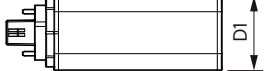

Dimensional drawing

Product	D1	D2	A1	A2	A3
CorePro LED PLT HF 9W 830 4P GX24q-3	42 mm	42 mm	115 mm	127 mm	142 mm
CorePro LED PLT HF 9W 840 4P GX24q-3	42 mm	42 mm	115 mm	127 mm	142 mm

Product	D1	D2	A1	A2	A3
CorePro LED PLT HF 6.5W 830 4P GX24q-2	42 mm	42 mm	93 mm	103 mm	119 mm
CorePro LED PLT HF 6.5W 840 4P GX24q-2	42 mm	42 mm	93 mm	103 mm	119 mm

Product	D1	D2	A1	A2	A3
CorePro LED PLT HF 15W 830 4P GX24q-3	42 mm	42 mm	129 mm	141 mm	156 mm
CorePro LED PLT HF 15W 840 4P GX24q-3	42 mm	42 mm	129 mm	141 mm	156 mm