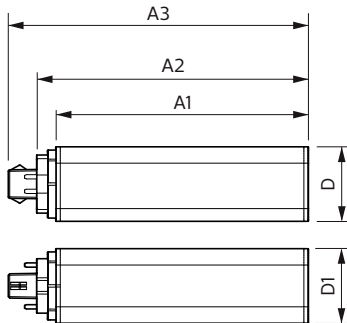

CorePro LED PLT 4P

Dimensional drawing

Product	D1	D2	A1	A2	A3
CorePro LED PLT HF 18.5W 830 4P GX24q-4	42 mm	42 mm	139 mm	151 mm	166 mm
CorePro LED PLT HF 18.5W 840 4P GX24q-4	42 mm	42 mm	139 mm	151 mm	166 mm

General Information	
Switching Cycle	200,000
Nominal lifetime	30,000 h
Light Technical	
Beam angle (nom.)	120 degree(s)
Colour rendering index (CRI)	82
LLMF at end of nominal lifetime (nom.)	70 %
Operating and Electrical	
Input frequency	20 K–80 K Hz
Line Frequency	20K–80K Hz
Starting time (nom.)	0.5 s
Controls and Dimming	
Dimmable	No
Mechanical and Housing	
Lamp Finish	Frosted
Bulb shape	PL-T
Approval and Application	
Ambient temperature range	-20°C to 35°C

General Information

Order Code	Full Product Name	Cap base
929003576702	CorePro LED PLT HF 15W 830 4P GX24q-3	GX24Q-3 Rotatable end-cap
929003576802	CorePro LED PLT HF 15W 840 4P GX24q-3	GX24Q-3 Rotatable end-cap
929003576302	CorePro LED PLT HF 6.5W 830 4P GX24q-2	GX24Q-2 Rotatable end-cap
929003576402	CorePro LED PLT HF 6.5W 840 4P GX24q-2	GX24Q-2 Rotatable end-cap
929003576502	CorePro LED PLT HF 9W 830 4P GX24q-3	GX24Q-3 Rotatable end-cap
929003576602	CorePro LED PLT HF 9W 840 4P GX24q-3	GX24Q-3 Rotatable end-cap
929003576902	CorePro LED PLT HF 18.5W 830 4P GX24q-4	GX24Q-4 Rotatable end-cap
929003577002	CorePro LED PLT HF 18.5W 840 4P GX24q-4	GX24Q-4 Rotatable end-cap

Light Technical

Order Code	Full Product Name	Correlated		
		Colour Temperature (Nom)	Colour Code	Luminous Flux
929003576702	CorePro LED PLT HF 15W 830 4P GX24q-3	3000 K	830	1,620 lm
929003576802	CorePro LED PLT HF 15W 840 4P GX24q-3	4000 K	840	1,800 lm
929003576302	CorePro LED PLT HF 6.5W 830 4P GX24q-2	3000 K	830	720 lm
929003576402	CorePro LED PLT HF 6.5W 840 4P GX24q-2	4000 K	840	800 lm

Order Code	Full Product Name	Correlated		
		Colour Temperature (Nom)	Colour Code	Luminous Flux
929003576502	CorePro LED PLT HF 9W 830 4P GX24q-3	3000 K	830	990 lm
929003576602	CorePro LED PLT HF 9W 840 4P GX24q-3	4000 K	840	1,100 lm
929003576902	CorePro LED PLT HF 18.5W 830 4P GX24q-4	3000 K	830	2,100 lm
929003577002	CorePro LED PLT HF 18.5W 840 4P GX24q-4	4000 K	840	2,250 lm