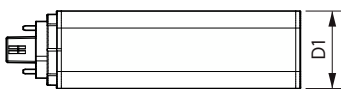

Dimensional drawing

Product	D1	D2	A1	A2	A3
CorePro LED PLT HF 9W 830 4P GX24q-3	42 mm	42 mm	115 mm	127 mm	142 mm
CorePro LED PLT HF 9W 840 4P GX24q-3	42 mm	42 mm	115 mm	127 mm	142 mm

Product	D1	D2	A1	A2	A3
CorePro LED PLT HF 6.5W 830 4P GX24q-2	42 mm	42 mm	93 mm	103 mm	119 mm
CorePro LED PLT HF 6.5W 840 4P GX24q-2	42 mm	42 mm	93 mm	103 mm	119 mm

Product	D1	D2	A1	A2	A3
CorePro LED PLT HF 15W 830 4P GX24q-3	42 mm	42 mm	129 mm	141 mm	156 mm
CorePro LED PLT HF 15W 840 4P GX24q-3	42 mm	42 mm	129 mm	141 mm	156 mm