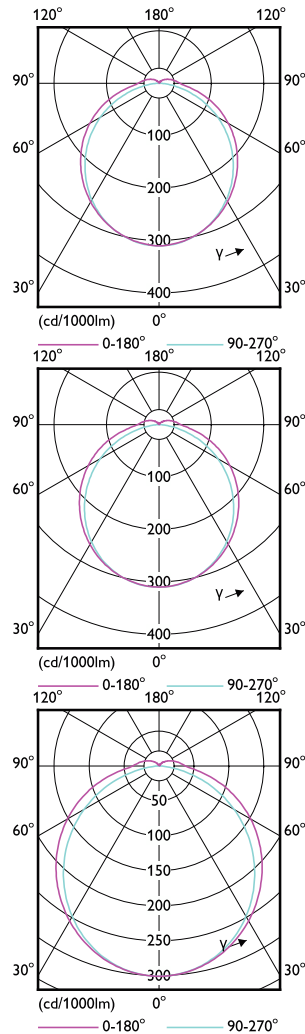

Order Code	Full Product Name	Power Consumption
929003576502	CorePro LED PLT HF 9W 830 4P GX24q-3	9 W
929003576602	CorePro LED PLT HF 9W 840 4P GX24q-3	9 W
929003576902	CorePro LED PLT HF 18.5W 830 4P GX24q-4	18.5 W
929003577002	CorePro LED PLT HF 18.5W 840 4P GX24q-4	18.5 W

Temperature

Order Code	Full Product Name	T-Case maximum (nom.)
929003576702	CorePro LED PLT HF 15W 830 4P GX24q-3	70 °C
929003576802	CorePro LED PLT HF 15W 840 4P GX24q-3	70 °C
929003576302	CorePro LED PLT HF 6.5W 830 4P GX24q-2	65 °C
929003576402	CorePro LED PLT HF 6.5W 840 4P GX24q-2	65 °C

Order Code	Full Product Name	T-Case maximum (nom.)
929003576502	CorePro LED PLT HF 9W 830 4P GX24q-3	65 °C
929003576602	CorePro LED PLT HF 9W 840 4P GX24q-3	65 °C
929003576902	CorePro LED PLT HF 18.5W 830 4P GX24q-4	75 °C
929003577002	CorePro LED PLT HF 18.5W 840 4P GX24q-4	75 °C

Approval and Application

Order Code	Full Product Name	Energy consumption kWh/1,000 hours
929003576702	CorePro LED PLT HF 15W 830 4P GX24q-3	15 kWh
929003576802	CorePro LED PLT HF 15W 840 4P GX24q-3	15 kWh
929003576302	CorePro LED PLT HF 6.5W 830 4P GX24q-2	7 kWh
929003576402	CorePro LED PLT HF 6.5W 840 4P GX24q-2	7 kWh
929003576502	CorePro LED PLT HF 9W 830 4P GX24q-3	9 kWh
929003576602	CorePro LED PLT HF 9W 840 4P GX24q-3	9 kWh
929003576902	CorePro LED PLT HF 18.5W 830 4P GX24q-4	19 kWh
929003577002	CorePro LED PLT HF 18.5W 840 4P GX24q-4	19 kWh