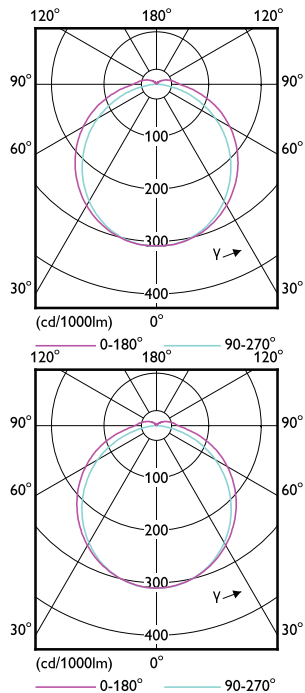

Order Code	Full Product Name	Power Consumption
929003576502	CorePro LED PLT HF 9W 830 4P GX24q-3	9 W
929003576602	CorePro LED PLT HF 9W 840 4P GX24q-3	9 W
929003576902	CorePro LED PLT HF 18.5W 830 4P GX24q-4	18.5 W
929003577002	CorePro LED PLT HF 18.5W 840 4P GX24q-4	18.5 W

Temperature

Order Code	Full Product Name	T-Case maximum (nom.)
929003576702	CorePro LED PLT HF 15W 830 4P GX24q-3	70 °C
929003576802	CorePro LED PLT HF 15W 840 4P GX24q-3	70 °C
929003576302	CorePro LED PLT HF 6.5W 830 4P GX24q-2	65 °C
929003576402	CorePro LED PLT HF 6.5W 840 4P GX24q-2	65 °C

Order Code	Full Product Name	T-Case maximum (nom.)
929003576502	CorePro LED PLT HF 9W 830 4P GX24q-3	65 °C
929003576602	CorePro LED PLT HF 9W 840 4P GX24q-3	65 °C
929003576902	CorePro LED PLT HF 18.5W 830 4P GX24q-4	75 °C
929003577002	CorePro LED PLT HF 18.5W 840 4P GX24q-4	75 °C

Approval and Application

Order Code	Full Product Name	Energy consumption kWh/1,000 hours
929003576702	CorePro LED PLT HF 15W 830 4P GX24q-3	15 kWh
929003576802	CorePro LED PLT HF 15W 840 4P GX24q-3	15 kWh
929003576302	CorePro LED PLT HF 6.5W 830 4P GX24q-2	7 kWh
929003576402	CorePro LED PLT HF 6.5W 840 4P GX24q-2	7 kWh
929003576502	CorePro LED PLT HF 9W 830 4P GX24q-3	9 kWh
929003576602	CorePro LED PLT HF 9W 840 4P GX24q-3	9 kWh
929003576902	CorePro LED PLT HF 18.5W 830 4P GX24q-4	19 kWh
929003577002	CorePro LED PLT HF 18.5W 840 4P GX24q-4	19 kWh