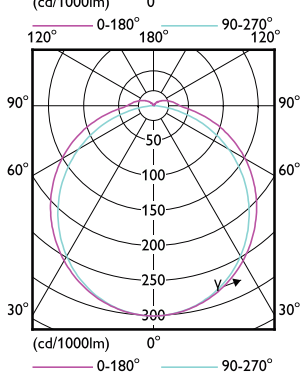

CorePro LED PLT 4P