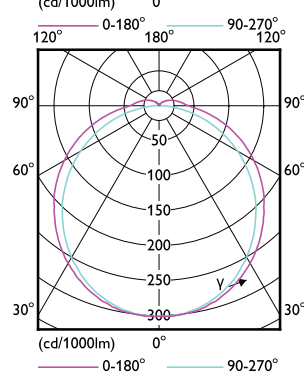

CorePro LED PLT 4P