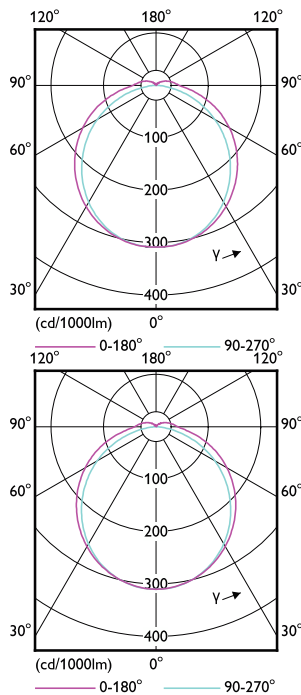

Approval and Application

Order Code	Full Product Name	Ambient temperature range	Energy Consumption kWh/1000 h
929003576702	CorePro LED PLT HF 15W 830 4P GX24q-3	-20 °C to 35 °C	15 kWh
929003576802	CorePro LED PLT HF 15W 840 4P GX24q-3	-20 °C to 35 °C	15 kWh
929004267202	CorePro LED PLT HF/ Mains 16W 830 4P	-20 to +35 °C	16 kWh
929004267302	CorePro LED PLT HF/ Mains 16W 840 4P	-20 to +35 °C	16 kWh
929003576302	CorePro LED PLT HF 6.5W 830 4P GX24q-2	-20 °C to 35 °C	7 kWh
929003576402	CorePro LED PLT HF 6.5W 840 4P GX24q-2	-20 °C to 35 °C	7 kWh
929004267002	CorePro LED PLT HF/ Mains 13.5W 830 4P	-20 to +35 °C	14 kWh
929004267102	CorePro LED PLT HF/ Mains 13.5W 840 4P	-20 to +35 °C	14 kWh
929003576502	CorePro LED PLT HF 9W 830 4P GX24q-3	-20 °C to 35 °C	9 kWh
929003576602	CorePro LED PLT HF 9W 840 4P GX24q-3	-20 °C to 35 °C	9 kWh
929004266602	CorePro LED PLT HF/ Mains 6.5W 830 4P	-20 to +35 °C	7 kWh
929004266702	CorePro LED PLT HF/ Mains 6.5W 840 4P	-20 to +35 °C	7 kWh
929003576902	CorePro LED PLT HF 18.5W 830 4P GX24q-4	-20 °C to 35 °C	19 kWh
929003577002	CorePro LED PLT HF 18.5W 840 4P GX24q-4	-20 °C to 35 °C	19 kWh
929004266802	CorePro LED PLT HF/ Mains 9W 830 4P	-20 to +35 °C	9 kWh

Order Code	Full Product Name	Ambient temperature range	Energy Consumption kWh/1000 h
929004266902	CorePro LED PLT HF/ Mains 9W 840 4P	-20 to +35 °C	9 kWh