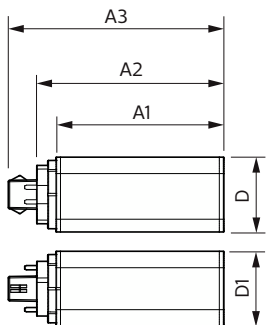

CorePro LED PLT HF Mains 9W
20250410

Dimensional drawing

Product	D1	D	A1	A2	A3
CorePro LED PLT HF 9W 830 4P GX24q-3	42 mm	42 mm	115 mm	127 mm	142 mm
CorePro LED PLT HF 9W 840 4P GX24q-3	42 mm	42 mm	115 mm	127 mm	142 mm
CorePro LED PLT HF/Mains 13.5W 830 4P	42 mm	42 mm	129 mm	141 mm	156 mm
CorePro LED PLT HF/Mains 13.5W 840 4P	42 mm	42 mm	129 mm	141 mm	156 mm
CorePro LED PLT HF/Mains 16W 830 4P	42 mm	42 mm	139 mm	151 mm	166 mm
CorePro LED PLT HF/Mains 16W 840 4P	42 mm	42 mm	139 mm	151 mm	166 mm
CorePro LED PLT HF/Mains 6.5W 830 4P	42 mm	42 mm	93 mm	103 mm	119 mm
CorePro LED PLT HF/Mains 6.5W 840 4P	42 mm	42 mm	93 mm	103 mm	119 mm
CorePro LED PLT HF/Mains 9W 830 4P	42 mm	42 mm	115 mm	127 mm	142 mm
CorePro LED PLT HF/Mains 9W 840 4P	42 mm	42 mm	115 mm	127 mm	142 mm

Product	D1	D2	A1	A2	A3
CorePro LED PLT HF 6.5W 830 4P GX24q-2	42 mm	42 mm	93 mm	103 mm	119 mm
CorePro LED PLT HF 6.5W 840 4P GX24q-2	42 mm	42 mm	93 mm	103 mm	119 mm

CorePro LED PLT 4P

Dimensional drawing