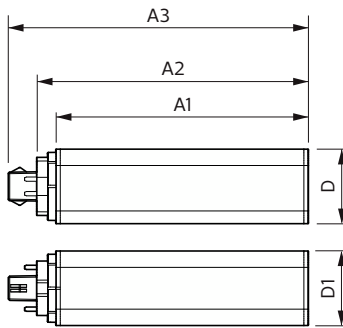

CorePro LED PLT HF Mains 9W
20250410

Dimensional drawing

Product	D1	D	A1	A2	A3
CorePro LED PLT HF 9W 830 4P GX24q-3	42 mm	42 mm	115 mm	127 mm	142 mm
CorePro LED PLT HF 9W 840 4P GX24q-3	42 mm	42 mm	115 mm	127 mm	142 mm
CorePro LED PLT HF/Mains 13.5W 830 4P	42 mm	42 mm	129 mm	141 mm	156 mm
CorePro LED PLT HF/Mains 13.5W 840 4P	42 mm	42 mm	129 mm	141 mm	156 mm
CorePro LED PLT HF/Mains 16W 830 4P	42 mm	42 mm	139 mm	151 mm	166 mm
CorePro LED PLT HF/Mains 16W 840 4P	42 mm	42 mm	139 mm	151 mm	166 mm
CorePro LED PLT HF/Mains 6.5W 830 4P	42 mm	42 mm	93 mm	103 mm	119 mm
CorePro LED PLT HF/Mains 6.5W 840 4P	42 mm	42 mm	93 mm	103 mm	119 mm
CorePro LED PLT HF/Mains 9W 830 4P	42 mm	42 mm	115 mm	127 mm	142 mm
CorePro LED PLT HF/Mains 9W 840 4P	42 mm	42 mm	115 mm	127 mm	142 mm

Product	D1	D2	A1	A2	A3
CorePro LED PLT HF 6.5W 830 4P GX24q-2	42 mm	42 mm	93 mm	103 mm	119 mm
CorePro LED PLT HF 6.5W 840 4P GX24q-2	42 mm	42 mm	93 mm	103 mm	119 mm

CorePro LED PLT 4P

Dimensional drawing