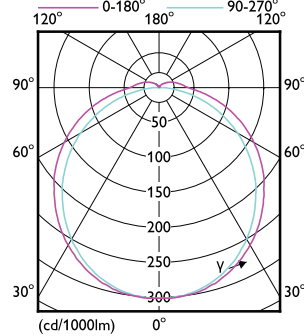

CorePro LED PLT 4P