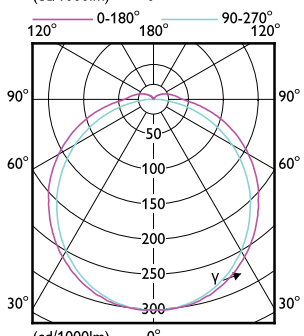

CorePro LED PLT 4P