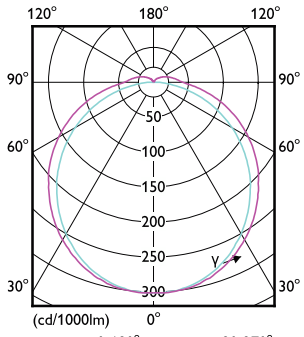

CorePro LED PLT 4P