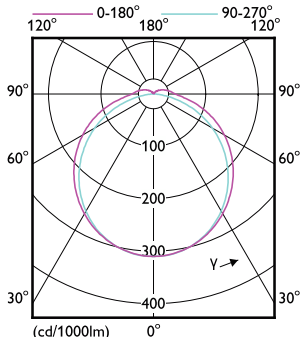

CorePro LED PLT 4P