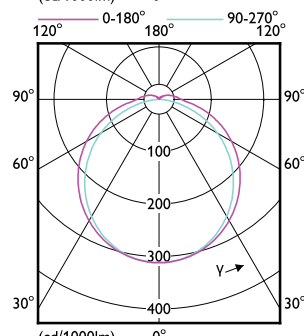

CorePro LED PLT 4P