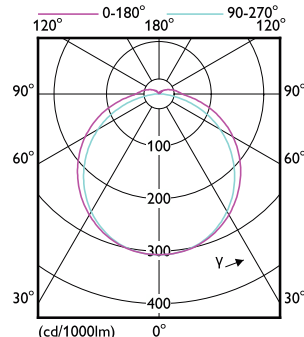

CorePro LED PLT 4P