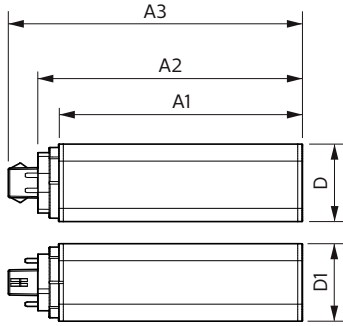

CorePro LED PLT HF Mains 9W
20250410

Dimensional drawing

Product	D1	D	A1	A2	A3
CorePro LED PLT HF 9W 830 4P GX24q-3	42 mm	42 mm	115 mm	127 mm	142 mm
CorePro LED PLT HF 9W 840 4P GX24q-3	42 mm	42 mm	115 mm	127 mm	142 mm
CorePro LED PLT HF/Mains 13.5W 830 4P	42 mm	42 mm	129 mm	141 mm	156 mm
CorePro LED PLT HF/Mains 13.5W 840 4P	42 mm	42 mm	129 mm	141 mm	156 mm
CorePro LED PLT HF/Mains 16W 830 4P	42 mm	42 mm	139 mm	151 mm	166 mm
CorePro LED PLT HF/Mains 16W 840 4P	42 mm	42 mm	139 mm	151 mm	166 mm
CorePro LED PLT HF/Mains 6.5W 830 4P	42 mm	42 mm	93 mm	103 mm	119 mm
CorePro LED PLT HF/Mains 6.5W 840 4P	42 mm	42 mm	93 mm	103 mm	119 mm
CorePro LED PLT HF/Mains 9W 830 4P	42 mm	42 mm	115 mm	127 mm	142 mm
CorePro LED PLT HF/Mains 9W 840 4P	42 mm	42 mm	115 mm	127 mm	142 mm

Product	D1	D2	A1	A2	A3
CorePro LED PLT HF 6.5W 830 4P GX24q-2	42 mm	42 mm	93 mm	103 mm	119 mm
CorePro LED PLT HF 6.5W 840 4P GX24q-2	42 mm	42 mm	93 mm	103 mm	119 mm

CorePro LED PLT 4P

Dimensional drawing