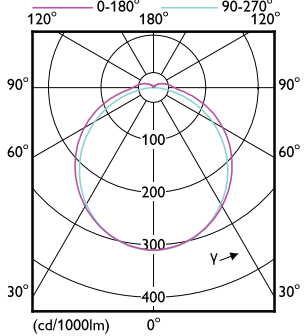

CorePro LED PLT 4P