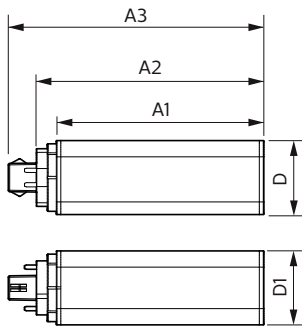

CorePro LED PLT HF Mains 9W
20250410

Dimensional drawing

Product	D1	D	A1	A2	A3
CorePro LED PLT HF 9W 830 4P GX24q-3	42 mm	42 mm	115 mm	127 mm	142 mm
CorePro LED PLT HF 9W 840 4P GX24q-3	42 mm	42 mm	115 mm	127 mm	142 mm
CorePro LED PLT HF/Mains 13.5W 830 4P	42 mm	42 mm	129 mm	141 mm	156 mm
CorePro LED PLT HF/Mains 13.5W 840 4P	42 mm	42 mm	129 mm	141 mm	156 mm
CorePro LED PLT HF/Mains 16W 830 4P	42 mm	42 mm	139 mm	151 mm	166 mm
CorePro LED PLT HF/Mains 16W 840 4P	42 mm	42 mm	139 mm	151 mm	166 mm
CorePro LED PLT HF/Mains 6.5W 830 4P	42 mm	42 mm	93 mm	103 mm	119 mm
CorePro LED PLT HF/Mains 6.5W 840 4P	42 mm	42 mm	93 mm	103 mm	119 mm
CorePro LED PLT HF/Mains 9W 830 4P	42 mm	42 mm	115 mm	127 mm	142 mm
CorePro LED PLT HF/Mains 9W 840 4P	42 mm	42 mm	115 mm	127 mm	142 mm

Product	D1	D2	A1	A2	A3
CorePro LED PLT HF 6.5W 830 4P GX24q-2	42 mm	42 mm	93 mm	103 mm	119 mm
CorePro LED PLT HF 6.5W 840 4P GX24q-2	42 mm	42 mm	93 mm	103 mm	119 mm

CorePro LED PLT 4P

Dimensional drawing