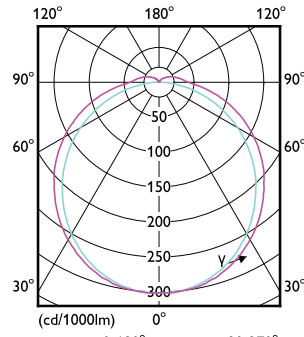

CorePro LED PLT 4P