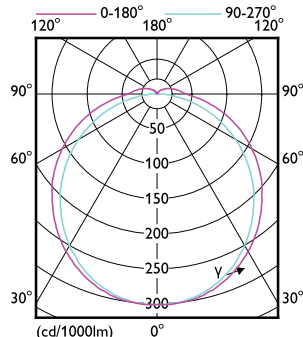

CorePro LED PLT 4P