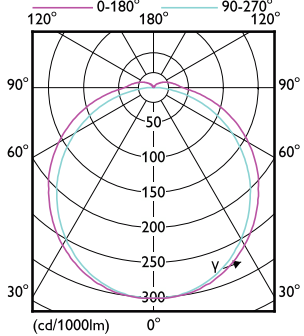

CorePro LED PLT 4P