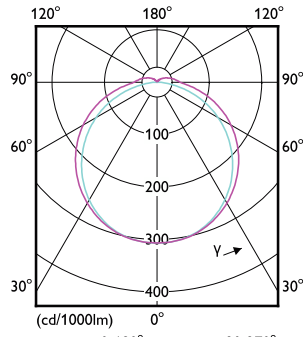

CorePro LED PLT 4P