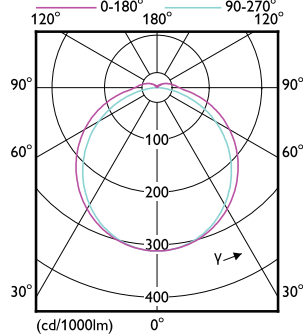

CorePro LED PLT 4P