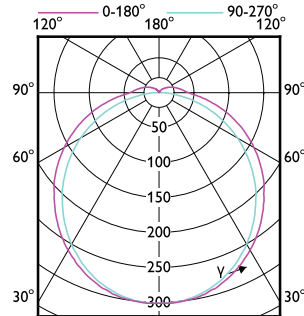

Approval and Application

Order Code	Full Product Name	Ambient temperature range	Energy Consumption kWh/1000 h
929003576702	CorePro LED PLT HF 15W 830 4P GX24q-3	-20 °C to 35 °C	15 kWh
929003576802	CorePro LED PLT HF 15W 840 4P GX24q-3	-20 °C to 35 °C	15 kWh
929004267202	CorePro LED PLT HF/ Mains 16W 830 4P	-20 to +35 °C	16 kWh
929004267302	CorePro LED PLT HF/ Mains 16W 840 4P	-20 to +35 °C	16 kWh
929003576302	CorePro LED PLT HF 6.5W 830 4P GX24q-2	-20 °C to 35 °C	7 kWh
929003576402	CorePro LED PLT HF 6.5W 840 4P GX24q-2	-20 °C to 35 °C	7 kWh
929004267002	CorePro LED PLT HF/ Mains 13.5W 830 4P	-20 to +35 °C	14 kWh
929004267102	CorePro LED PLT HF/ Mains 13.5W 840 4P	-20 to +35 °C	14 kWh
929003576502	CorePro LED PLT HF 9W 830 4P GX24q-3	-20 °C to 35 °C	9 kWh
929003576602	CorePro LED PLT HF 9W 840 4P GX24q-3	-20 °C to 35 °C	9 kWh
929004266602	CorePro LED PLT HF/ Mains 6.5W 830 4P	-20 to +35 °C	7 kWh
929004266702	CorePro LED PLT HF/ Mains 6.5W 840 4P	-20 to +35 °C	7 kWh
929003576902	CorePro LED PLT HF 18.5W 830 4P GX24q-4	-20 °C to 35 °C	19 kWh
929003577002	CorePro LED PLT HF 18.5W 840 4P GX24q-4	-20 °C to 35 °C	19 kWh
929004266802	CorePro LED PLT HF/ Mains 9W 830 4P	-20 to +35 °C	9 kWh
929004266902	CorePro LED PLT HF/ Mains 9W 840 4P	-20 to +35 °C	9 kWh