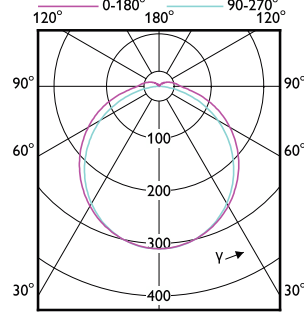

Approval and Application

Order Code	Full Product Name	Ambient temperature range	Energy Consumption kWh/1000 h
929003576702	CorePro LED PLT HF 15W 830 4P GX24q-3	-20 °C to 35 °C	15 kWh
929003576802	CorePro LED PLT HF 15W 840 4P GX24q-3	-20 °C to 35 °C	15 kWh
929004267202	CorePro LED PLT HF/ Mains 16W 830 4P	-20 to +35 °C	16 kWh
929004267302	CorePro LED PLT HF/ Mains 16W 840 4P	-20 to +35 °C	16 kWh
929003576302	CorePro LED PLT HF 6.5W 830 4P GX24q-2	-20 °C to 35 °C	7 kWh
929003576402	CorePro LED PLT HF 6.5W 840 4P GX24q-2	-20 °C to 35 °C	7 kWh
929004267002	CorePro LED PLT HF/ Mains 13.5W 830 4P	-20 to +35 °C	14 kWh
929004267102	CorePro LED PLT HF/ Mains 13.5W 840 4P	-20 to +35 °C	14 kWh
929003576502	CorePro LED PLT HF 9W 830 4P GX24q-3	-20 °C to 35 °C	9 kWh
929003576602	CorePro LED PLT HF 9W 840 4P GX24q-3	-20 °C to 35 °C	9 kWh
929004266602	CorePro LED PLT HF/ Mains 6.5W 830 4P	-20 to +35 °C	7 kWh
929004266702	CorePro LED PLT HF/ Mains 6.5W 840 4P	-20 to +35 °C	7 kWh
929003576902	CorePro LED PLT HF 18.5W 830 4P GX24q-4	-20 °C to 35 °C	19 kWh
929003577002	CorePro LED PLT HF 18.5W 840 4P GX24q-4	-20 °C to 35 °C	19 kWh
929004266802	CorePro LED PLT HF/ Mains 9W 830 4P	-20 to +35 °C	9 kWh
929004266902	CorePro LED PLT HF/ Mains 9W 840 4P	-20 to +35 °C	9 kWh