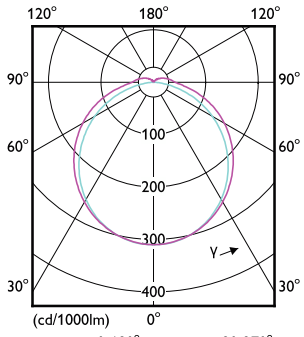

CorePro LED PLT 4P