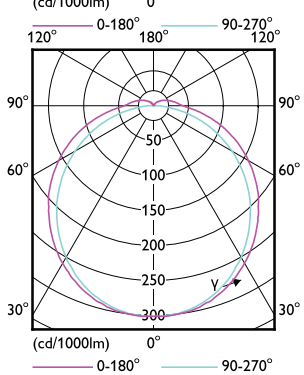

CorePro LED PLT 4P