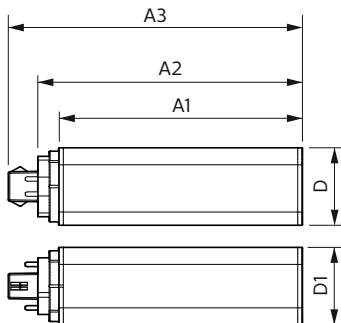

Application

- Hospitality, retail, office, industrial and home applications

CorePro LED PLT 4P

Versions

LEDtube COR PLT 15W GX24Q3

CorePro LED PLT HF Mains 6.5W
20250410

Dimensional drawing

Product	D1	D	A1	A2	A3
CorePro LED PLT HF 9W 830 4P GX24q-3	42 mm	42 mm	115 mm	127 mm	142 mm
CorePro LED PLT HF 9W 840 4P GX24q-3	42 mm	42 mm	115 mm	127 mm	142 mm
CorePro LED PLT HF/Mains 13.5W 830 4P	42 mm	42 mm	129 mm	141 mm	156 mm
CorePro LED PLT HF/Mains 13.5W 840 4P	42 mm	42 mm	129 mm	141 mm	156 mm
CorePro LED PLT HF/Mains 16W 830 4P	42 mm	42 mm	139 mm	151 mm	166 mm
CorePro LED PLT HF/Mains 16W 840 4P	42 mm	42 mm	139 mm	151 mm	166 mm
CorePro LED PLT HF/Mains 6.5W 830 4P	42 mm	42 mm	93 mm	103 mm	119 mm
CorePro LED PLT HF/Mains 6.5W 840 4P	42 mm	42 mm	93 mm	103 mm	119 mm
CorePro LED PLT HF/Mains 9W 830 4P	42 mm	42 mm	115 mm	127 mm	142 mm
CorePro LED PLT HF/Mains 9W 840 4P	42 mm	42 mm	115 mm	127 mm	142 mm

Product	D1	D2	A1	A2	A3
CorePro LED PLT HF 6.5W 830 4P GX24q-2	42 mm	42 mm	93 mm	103 mm	119 mm
CorePro LED PLT HF 6.5W 840 4P GX24q-2	42 mm	42 mm	93 mm	103 mm	119 mm

Product	D1	D2	A1	A2	A3
CorePro LED PLT HF 15W 830 4P GX24q-3	42 mm	42 mm	129 mm	141 mm	156 mm
CorePro LED PLT HF 15W 840 4P GX24q-3	42 mm	42 mm	129 mm	141 mm	156 mm

CorePro LED PLT 4P

Dimensional drawing

Product	D1	D2	A1	A2	A3
CorePro LED PLT HF 18.5W 830 4P GX24q-4	42 mm	42 mm	139 mm	151 mm	166 mm
CorePro LED PLT HF 18.5W 840 4P GX24q-4	42 mm	42 mm	139 mm	151 mm	166 mm