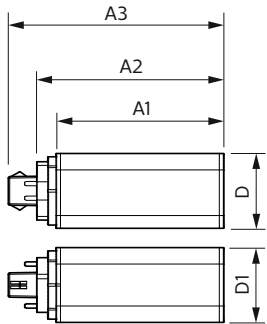

Application

- Hospitality, retail, office, industrial and home applications

CorePro LED PLT 4P

Versions

LEDtube COR PLT 15W GX24Q3

CorePro LED PLT HF Mains 6.5W
20250410

Dimensional drawing

Product	D1	D	A1	A2	A3
CorePro LED PLT HF 9W 830 4P GX24q-3	42 mm	42 mm	115 mm	127 mm	142 mm
CorePro LED PLT HF 9W 840 4P GX24q-3	42 mm	42 mm	115 mm	127 mm	142 mm
CorePro LED PLT HF/Mains 13.5W 830 4P	42 mm	42 mm	129 mm	141 mm	156 mm
CorePro LED PLT HF/Mains 13.5W 840 4P	42 mm	42 mm	129 mm	141 mm	156 mm
CorePro LED PLT HF/Mains 16W 830 4P	42 mm	42 mm	139 mm	151 mm	166 mm
CorePro LED PLT HF/Mains 16W 840 4P	42 mm	42 mm	139 mm	151 mm	166 mm
CorePro LED PLT HF/Mains 6.5W 830 4P	42 mm	42 mm	93 mm	103 mm	119 mm
CorePro LED PLT HF/Mains 6.5W 840 4P	42 mm	42 mm	93 mm	103 mm	119 mm
CorePro LED PLT HF/Mains 9W 830 4P	42 mm	42 mm	115 mm	127 mm	142 mm
CorePro LED PLT HF/Mains 9W 840 4P	42 mm	42 mm	115 mm	127 mm	142 mm

Product	D1	D2	A1	A2	A3
CorePro LED PLT HF 6.5W 830 4P GX24q-2	42 mm	42 mm	93 mm	103 mm	119 mm
CorePro LED PLT HF 6.5W 840 4P GX24q-2	42 mm	42 mm	93 mm	103 mm	119 mm

Product	D1	D2	A1	A2	A3
CorePro LED PLT HF 15W 830 4P GX24q-3	42 mm	42 mm	129 mm	141 mm	156 mm
CorePro LED PLT HF 15W 840 4P GX24q-3	42 mm	42 mm	129 mm	141 mm	156 mm

CorePro LED PLT 4P

Dimensional drawing

Product	D1	D2	A1	A2	A3
CorePro LED PLT HF 18.5W 830 4P GX24q-4	42 mm	42 mm	139 mm	151 mm	166 mm
CorePro LED PLT HF 18.5W 840 4P GX24q-4	42 mm	42 mm	139 mm	151 mm	166 mm