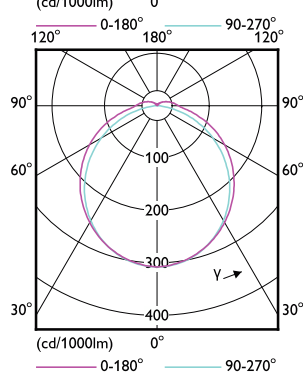

CorePro LED PLT 4P