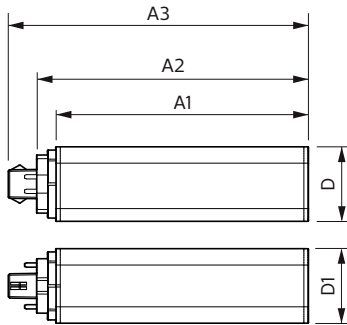

Application

- Hospitality, retail, office, industrial and home applications

CorePro LED PLT 4P

Versions

LEDtube COR PLT 15W GX24Q3

CorePro LED PLT HF Mains 6.5W
20250410

Dimensional drawing

Product	D1	D	A1	A2	A3
CorePro LED PLT HF 9W 830 4P GX24q-3	42 mm	42 mm	115 mm	127 mm	142 mm
CorePro LED PLT HF 9W 840 4P GX24q-3	42 mm	42 mm	115 mm	127 mm	142 mm
CorePro LED PLT HF/Mains 13.5W 830 4P	42 mm	42 mm	129 mm	141 mm	156 mm
CorePro LED PLT HF/Mains 13.5W 840 4P	42 mm	42 mm	129 mm	141 mm	156 mm
CorePro LED PLT HF/Mains 16W 830 4P	42 mm	42 mm	139 mm	151 mm	166 mm
CorePro LED PLT HF/Mains 16W 840 4P	42 mm	42 mm	139 mm	151 mm	166 mm
CorePro LED PLT HF/Mains 6.5W 830 4P	42 mm	42 mm	93 mm	103 mm	119 mm
CorePro LED PLT HF/Mains 6.5W 840 4P	42 mm	42 mm	93 mm	103 mm	119 mm
CorePro LED PLT HF/Mains 9W 830 4P	42 mm	42 mm	115 mm	127 mm	142 mm
CorePro LED PLT HF/Mains 9W 840 4P	42 mm	42 mm	115 mm	127 mm	142 mm

Product	D1	D2	A1	A2	A3
CorePro LED PLT HF 6.5W 830 4P GX24q-2	42 mm	42 mm	93 mm	103 mm	119 mm
CorePro LED PLT HF 6.5W 840 4P GX24q-2	42 mm	42 mm	93 mm	103 mm	119 mm

Product	D1	D2	A1	A2	A3
CorePro LED PLT HF 15W 830 4P GX24q-3	42 mm	42 mm	129 mm	141 mm	156 mm
CorePro LED PLT HF 15W 840 4P GX24q-3	42 mm	42 mm	129 mm	141 mm	156 mm

CorePro LED PLT 4P

Dimensional drawing

Product	D1	D2	A1	A2	A3
CorePro LED PLT HF 18.5W 830 4P GX24q-4	42 mm	42 mm	139 mm	151 mm	166 mm
CorePro LED PLT HF 18.5W 840 4P GX24q-4	42 mm	42 mm	139 mm	151 mm	166 mm