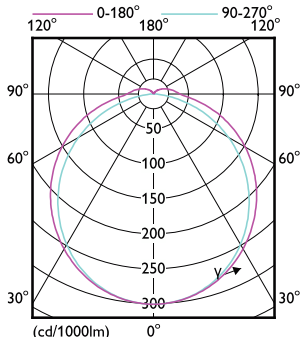

CorePro LED PLT 4P