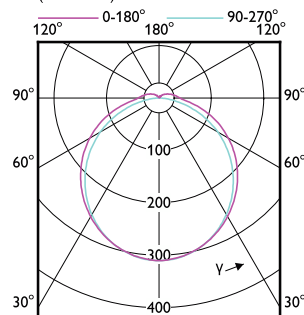

Approval and Application

Order Code	Full Product Name	Ambient temperature range	Energy Consumption kWh/1000 h
929003576702	CorePro LED PLT HF 15W 830 4P GX24q-3	-20 °C to 35 °C	15 kWh
929003576802	CorePro LED PLT HF 15W 840 4P GX24q-3	-20 °C to 35 °C	15 kWh
929004267202	CorePro LED PLT HF/ Mains 16W 830 4P	-20 to +35 °C	16 kWh
929004267302	CorePro LED PLT HF/ Mains 16W 840 4P	-20 to +35 °C	16 kWh
929003576302	CorePro LED PLT HF 6.5W 830 4P GX24q-2	-20 °C to 35 °C	7 kWh
929003576402	CorePro LED PLT HF 6.5W 840 4P GX24q-2	-20 °C to 35 °C	7 kWh
929004267002	CorePro LED PLT HF/ Mains 13.5W 830 4P	-20 to +35 °C	14 kWh
929004267102	CorePro LED PLT HF/ Mains 13.5W 840 4P	-20 to +35 °C	14 kWh
929003576502	CorePro LED PLT HF 9W 830 4P GX24q-3	-20 °C to 35 °C	9 kWh
929003576602	CorePro LED PLT HF 9W 840 4P GX24q-3	-20 °C to 35 °C	9 kWh
929004266602	CorePro LED PLT HF/ Mains 6.5W 830 4P	-20 to +35 °C	7 kWh
929004266702	CorePro LED PLT HF/ Mains 6.5W 840 4P	-20 to +35 °C	7 kWh
929003576902	CorePro LED PLT HF 18.5W 830 4P GX24q-4	-20 °C to 35 °C	19 kWh
929003577002	CorePro LED PLT HF 18.5W 840 4P GX24q-4	-20 °C to 35 °C	19 kWh
929004266802	CorePro LED PLT HF/ Mains 9W 830 4P	-20 to +35 °C	9 kWh
929004266902	CorePro LED PLT HF/ Mains 9W 840 4P	-20 to +35 °C	9 kWh