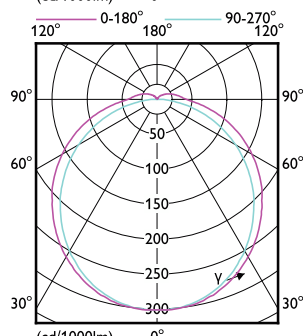

CorePro LED PLT 4P