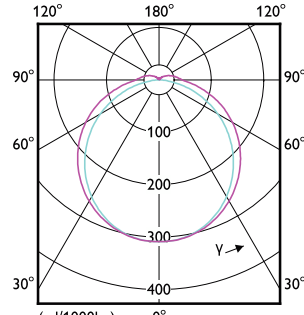

Approval and Application

Order Code	Full Product Name	Ambient temperature range	Energy Consumption kWh/1000 h
929003576702	CorePro LED PLT HF 15W 830 4P GX24q-3	-20 °C to 35 °C	15 kWh
929003576802	CorePro LED PLT HF 15W 840 4P GX24q-3	-20 °C to 35 °C	15 kWh
929004267202	CorePro LED PLT HF/ Mains 16W 830 4P	-20 to +35 °C	16 kWh
929004267302	CorePro LED PLT HF/ Mains 16W 840 4P	-20 to +35 °C	16 kWh
929003576302	CorePro LED PLT HF 6.5W 830 4P GX24q-2	-20 °C to 35 °C	7 kWh
929003576402	CorePro LED PLT HF 6.5W 840 4P GX24q-2	-20 °C to 35 °C	7 kWh
929004267002	CorePro LED PLT HF/ Mains 13.5W 830 4P	-20 to +35 °C	14 kWh
929004267102	CorePro LED PLT HF/ Mains 13.5W 840 4P	-20 to +35 °C	14 kWh
929003576502	CorePro LED PLT HF 9W 830 4P GX24q-3	-20 °C to 35 °C	9 kWh
929003576602	CorePro LED PLT HF 9W 840 4P GX24q-3	-20 °C to 35 °C	9 kWh
929004266602	CorePro LED PLT HF/ Mains 6.5W 830 4P	-20 to +35 °C	7 kWh
929004266702	CorePro LED PLT HF/ Mains 6.5W 840 4P	-20 to +35 °C	7 kWh
929003576902	CorePro LED PLT HF 18.5W 830 4P GX24q-4	-20 °C to 35 °C	19 kWh
929003577002	CorePro LED PLT HF 18.5W 840 4P GX24q-4	-20 °C to 35 °C	19 kWh
929004266802	CorePro LED PLT HF/ Mains 9W 830 4P	-20 to +35 °C	9 kWh
929004266902	CorePro LED PLT HF/ Mains 9W 840 4P	-20 to +35 °C	9 kWh