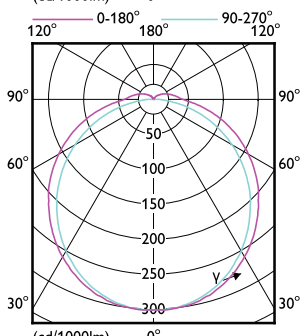

CorePro LED PLT 4P