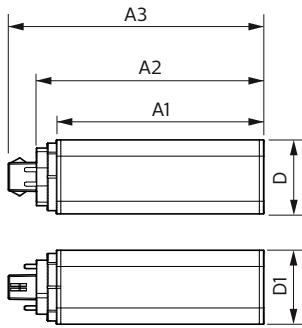

Application

- Hospitality, retail, office, industrial and home applications

CorePro LED PLT 4P

Versions

LEDtube COR PLT 15W GX24Q3

CorePro LED PLT HF Mains 6.5W
20250410

Dimensional drawing

Product	D1	D	A1	A2	A3
CorePro LED PLT HF 9W 830 4P GX24q-3	42 mm	42 mm	115 mm	127 mm	142 mm
CorePro LED PLT HF 9W 840 4P GX24q-3	42 mm	42 mm	115 mm	127 mm	142 mm
CorePro LED PLT HF/Mains 13.5W 830 4P	42 mm	42 mm	129 mm	141 mm	156 mm
CorePro LED PLT HF/Mains 13.5W 840 4P	42 mm	42 mm	129 mm	141 mm	156 mm
CorePro LED PLT HF/Mains 16W 830 4P	42 mm	42 mm	139 mm	151 mm	166 mm
CorePro LED PLT HF/Mains 16W 840 4P	42 mm	42 mm	139 mm	151 mm	166 mm
CorePro LED PLT HF/Mains 6.5W 830 4P	42 mm	42 mm	93 mm	103 mm	119 mm
CorePro LED PLT HF/Mains 6.5W 840 4P	42 mm	42 mm	93 mm	103 mm	119 mm
CorePro LED PLT HF/Mains 9W 830 4P	42 mm	42 mm	115 mm	127 mm	142 mm
CorePro LED PLT HF/Mains 9W 840 4P	42 mm	42 mm	115 mm	127 mm	142 mm

Product	D1	D2	A1	A2	A3
CorePro LED PLT HF 6.5W 830 4P GX24q-2	42 mm	42 mm	93 mm	103 mm	119 mm
CorePro LED PLT HF 6.5W 840 4P GX24q-2	42 mm	42 mm	93 mm	103 mm	119 mm

Product	D1	D2	A1	A2	A3
CorePro LED PLT HF 15W 830 4P GX24q-3	42 mm	42 mm	129 mm	141 mm	156 mm
CorePro LED PLT HF 15W 840 4P GX24q-3	42 mm	42 mm	129 mm	141 mm	156 mm

CorePro LED PLT 4P

Dimensional drawing

Product	D1	D2	A1	A2	A3
CorePro LED PLT HF 18.5W 830 4P GX24q-4	42 mm	42 mm	139 mm	151 mm	166 mm
CorePro LED PLT HF 18.5W 840 4P GX24q-4	42 mm	42 mm	139 mm	151 mm	166 mm