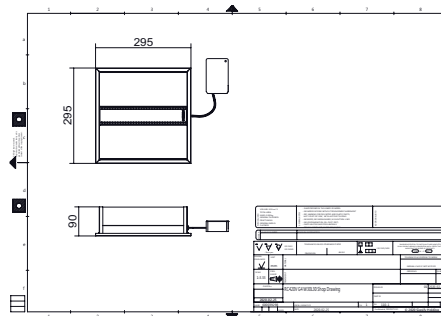

Dimensional drawing