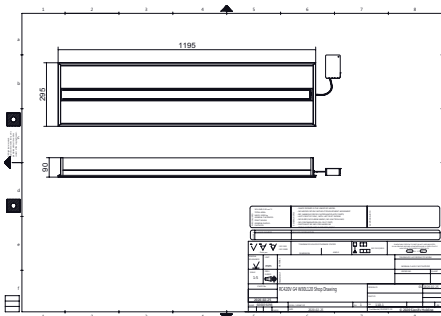

Dimensional drawing