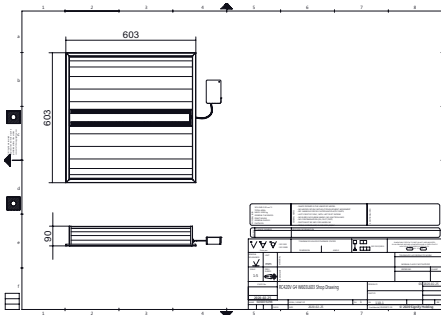

Dimensional drawing