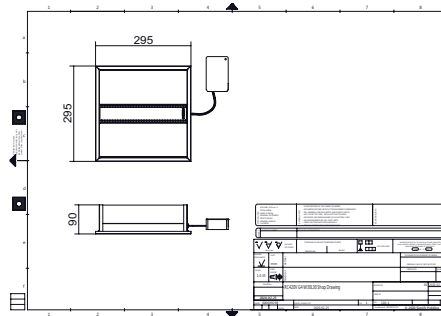

CoreView G4 RC420B

Dimming	PSU: non-dimmable
	PSD: Dimmable via Dali-broadcasting
Material	Housing: metal sheet
Lumen maintenance at median useful life	L70B50
50.000h	

Color Rendering index	- 840, 850, 940, 950
CRI	
Risk Group	RG0
Ingress protection	IP20
Driver replaceable	Yes

Versions

CoreView G4 RC420 603603

CoreView G4 RC420 3001200

CoreView G4 RC420 300300

Dimensional drawing