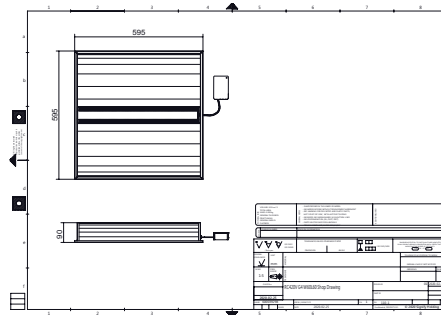

CoreView G4 RC420B

Dimming	PSU: non-dimmable
	PSD: Dimmable via Dali-broadcasting
Material	Housing: metal sheet
Lumen maintenance at median useful life	L70B50
50.000h	

Color Rendering index	- 840, 850, 940, 950
CRI	
Risk Group	RG0
Ingress protection	IP20
Driver replaceable	Yes

Versions

CoreView G4 RC420 603603

CoreView G4 RC420 3001200

CoreView G4 RC420 300300

Dimensional drawing