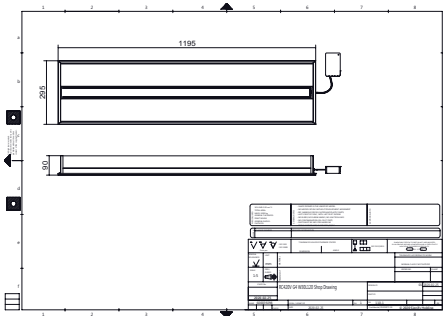

CoreView G4 RC420B

Dimming	PSU: non-dimmable
	PSD: Dimmable via Dali-broadcasting
Material	Housing: metal sheet
Lumen maintenance at median useful life	L70B50
50.000h	

Color Rendering index	- 840, 850, 940, 950
CRI	
Risk Group	RG0
Ingress protection	IP20
Driver replaceable	Yes

Versions

CoreView G4 RC420 603603

CoreView G4 RC420 3001200

CoreView G4 RC420 300300

Dimensional drawing