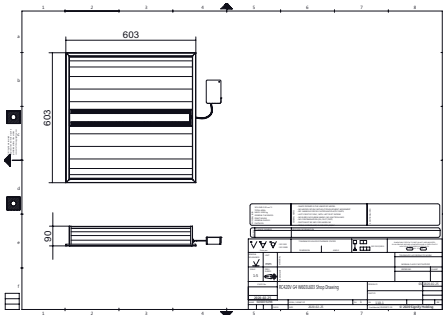

CoreView G4 RC420B

Dimming	PSU: non-dimmable
	PSD: Dimmable via Dali-broadcasting
Material	Housing: metal sheet
Lumen maintenance at median useful life	L70B50
50.000h	

Color Rendering index	- 840, 850, 940, 950
CRI	
Risk Group	RG0
Ingress protection	IP20
Driver replaceable	Yes

Versions

CoreView G4 RC420 603603

CoreView G4 RC420 3001200

CoreView G4 RC420 300300

Dimensional drawing