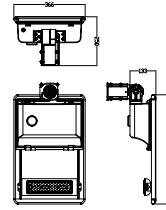

BRP715 LED180 CW Solar

BRP715 LED70 CW Solar

BRP715 LED50 CW Solar

GreenVision All-in-one Solar Street Light

Dimensional drawing

BRP715 LED120 CW Solar

GreenVision All-in-one Solar Street Light

Light Technical