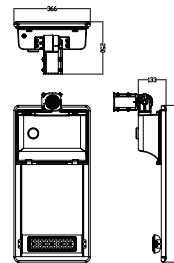

BRP715 LED180 CW Solar

BRP715 LED70 CW Solar

BRP715 LED50 CW Solar

GreenVision All-in-one Solar Street Light

Dimensional drawing

BRP715 LED120 CW Solar

GreenVision All-in-one Solar Street Light

Light Technical