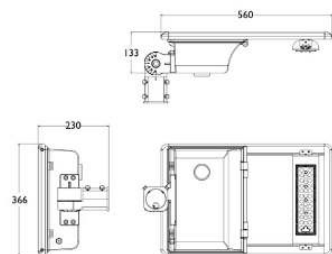

BRP715 LED50 CW Solar