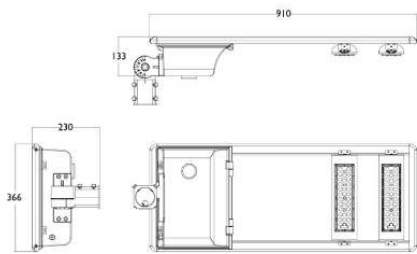

GreenVision SolarAIO-BRP715 LED50

GreenVision SolarAIO-BRP715 LED120

GreenVision SolarAIO-BRP715 LED180

GreenVision SolarAIO-BRP715 LED70

GreenVision All-in-one Solar Street Light

Dimensional drawing

BRP715 LED90 CW Solar