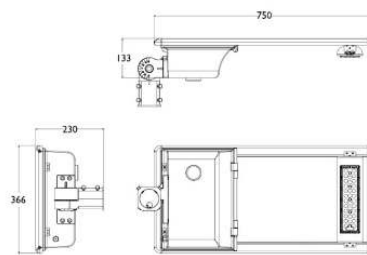

BRP715 LED70 CW Solar