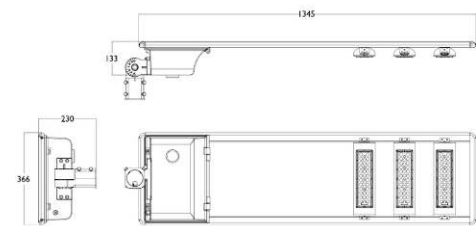

BRP715 LED180 CW Solar