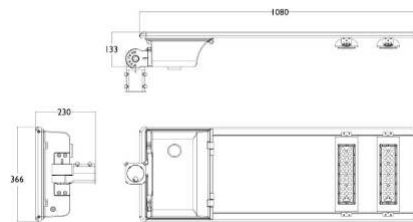

BRP715 LED180 CW Solar

BRP715 LED70 CW Solar

BRP715 LED50 CW Solar

GreenVision All-in-one Solar Street Light

Dimensional drawing

BRP715 LED120 CW Solar

GreenVision All-in-one Solar Street Light

Light Technical