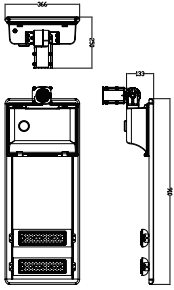

GreenVision All-in-one Solar Street Light

Dimensional drawing

BRP715 LED50 CW Solar

BRP715 LED120 CW Solar

GreenVision All-in-one Solar Street Light

Dimensional drawing

Product details

Solar Street Lights