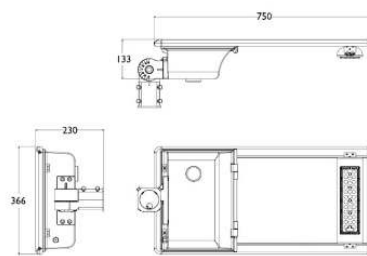

Versions

GreenVision SolarAIO-BRP715 LED180

Solar Street Lights

GreenVision SolarAIO-BRP715 LED70

Dimensional drawing

BRP715 LED90 CW Solar

BRP715 LED180 CW Solar

BRP715 LED70 CW Solar