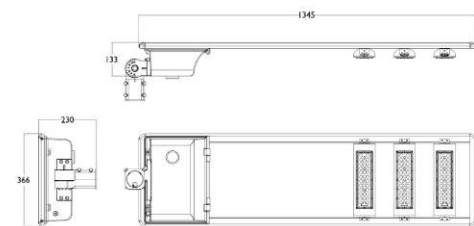

Versions

GreenVision SolarAIO-BRP715 LED180

Solar Street Lights

GreenVision SolarAIO-BRP715 LED70

Dimensional drawing

BRP715 LED90 CW Solar

BRP715 LED180 CW Solar

BRP715 LED70 CW Solar