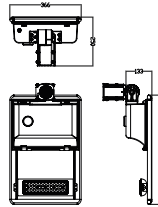

GreenVision All-in-one Solar Street Light

Dimensional drawing