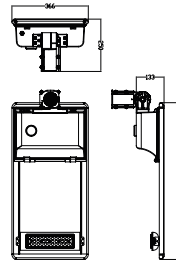

GreenVision All-in-one Solar Street Light

Dimensional drawing