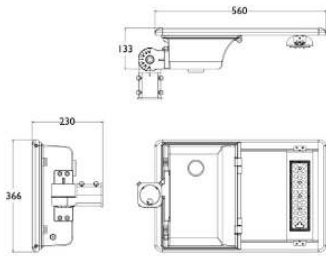

GreenVision All-in-one Solar Street Light

Dimensional drawing