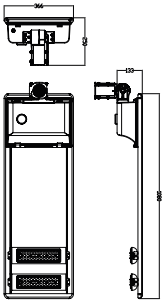

Versions

GreenVision SolarAIO-BRP715 LED180

Solar Street Lights

GreenVision SolarAIO-BRP715 LED70

Dimensional drawing

BRP715 LED90 CW Solar

BRP715 LED180 CW Solar

BRP715 LED70 CW Solar

GreenVision All-in-one Solar Street Light

Dimensional drawing

BRP715 LED50 CW Solar

BRP715 LED120 CW Solar

GreenVision All-in-one Solar Street Light

Dimensional drawing

Product details

Solar Street Lights