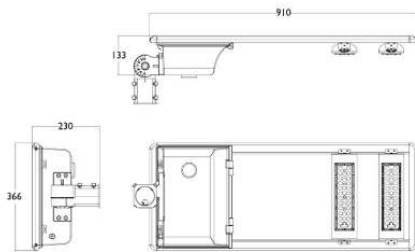

Versions

GreenVision SolarAIO-BRP715 LED180

Solar Street Lights

GreenVision SolarAIO-BRP715 LED70

Dimensional drawing

BRP715 LED90 CW Solar

BRP715 LED180 CW Solar

BRP715 LED70 CW Solar