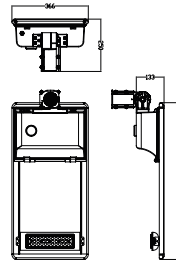

GreenVision All-in-one Solar Street Light

Dimensional drawing

BRP715 LED50 CW Solar