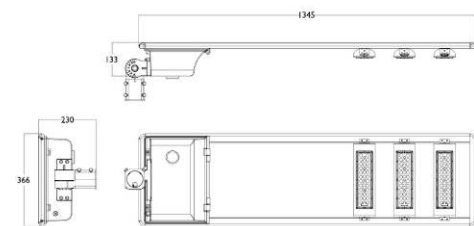

Versions

Solar Street Lights

GreenVision SolarAIO-BRP715 LED70

Dimensional drawing

BRP715 LED90 CW Solar

BRP715 LED180 CW Solar

BRP715 LED70 CW Solar

GreenVision All-in-one Solar Street Light