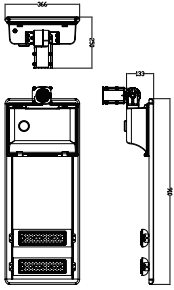

Dimensional drawing

BRP715 LED50 CW Solar

BRP715 LED120 CW Solar

GreenVision All-in-one Solar Street Light

Dimensional drawing

Product details

Solar Street Lights

Solar Street Lights