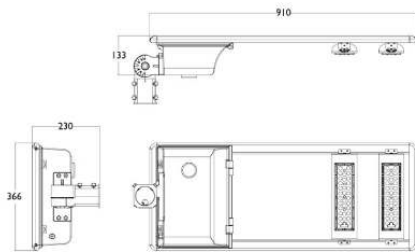

Versions

Solar Street Lights

GreenVision SolarAIO-BRP715 LED70

Dimensional drawing

BRP715 LED90 CW Solar

BRP715 LED180 CW Solar

BRP715 LED70 CW Solar

GreenVision All-in-one Solar Street Light