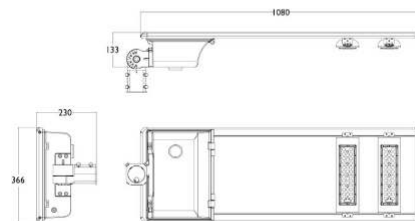

BRP715 LED120 CW Solar