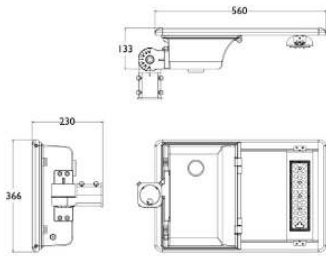

GreenVision All-in-one Solar Street Light

Dimensional drawing

BRP715 LED50 CW Solar