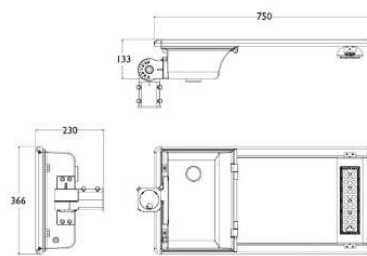

Versions

Solar Street Lights

GreenVision SolarAIO-BRP715 LED70

Dimensional drawing

BRP715 LED90 CW Solar

BRP715 LED180 CW Solar

BRP715 LED70 CW Solar

GreenVision All-in-one Solar Street Light