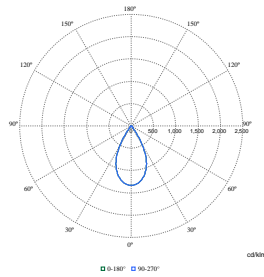

CoreLine Highbay Gen5

Order Code	Full Product Name	Początkowa chromaticzność	Order Code	Full Product Name	Początkowa chromaticzność
95592900	BY122X G5 LED200S/840 SIA NB H4	(0.385, 0.380) SDCM<5	95595000	BY122X G5 LED250S/840 SIA WB H4	(0.385, 0.380) SDCM<5
95593600	BY122X G5 LED200S/840 SIA WB H4	(0.385, 0.380) SDCM<5	95604900	BY122X G5 LED300S/840 SIA NB H4	(0.385, 0.380) SDCM<5
95594300	BY122X G5 LED250S/840 SIA NB H4	(0.385, 0.380) SDCM<5	95605600	BY122X G5 LED300S/840 SIA WB H4	(0.385, 0.380) SDCM<5

Polar Wide Diagrams