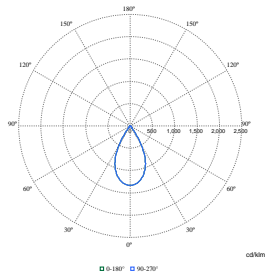

CoreLine Highbay Gen5

Order Code	Full Product Name	Początkowa chromaticzność	Order Code	Full Product Name	Początkowa chromaticzność
95592900	BY122X G5 LED200S/840 SIA NB H4	(0.385, 0.380) SDCM<5	95595000	BY122X G5 LED250S/840 SIA WB H4	(0.385, 0.380) SDCM<5
95593600	BY122X G5 LED200S/840 SIA WB H4	(0.385, 0.380) SDCM<5	95604900	BY122X G5 LED300S/840 SIA NB H4	(0.385, 0.380) SDCM<5
95594300	BY122X G5 LED250S/840 SIA NB H4	(0.385, 0.380) SDCM<5	95605600	BY122X G5 LED300S/840 SIA WB H4	(0.385, 0.380) SDCM<5

Polar Wide Diagrams