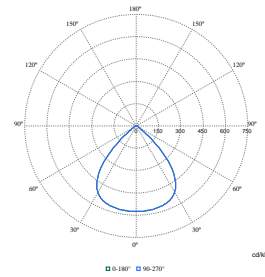

CoreLine Highbay Gen5

Order Code	Full Product Name	Początkowa chromaticzność	Order Code	Full Product Name	Początkowa chromaticzność
95592900	BY122X G5 LED200S/840 SIA NB H4	(0.385, 0.380) SDCM<5	95595000	BY122X G5 LED250S/840 SIA WB H4	(0.385, 0.380) SDCM<5
95593600	BY122X G5 LED200S/840 SIA WB H4	(0.385, 0.380) SDCM<5	95604900	BY122X G5 LED300S/840 SIA NB H4	(0.385, 0.380) SDCM<5
95594300	BY122X G5 LED250S/840 SIA NB H4	(0.385, 0.380) SDCM<5	95605600	BY122X G5 LED300S/840 SIA WB H4	(0.385, 0.380) SDCM<5

Polar Wide Diagrams