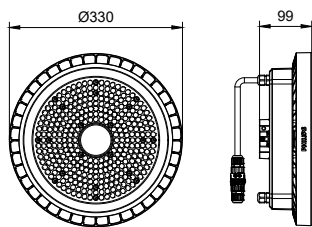

CoreLine Highbay Gen5

Rysunki techniczne