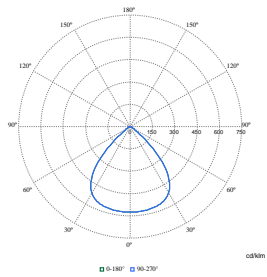

Polar Normal (separate) - 911401629208