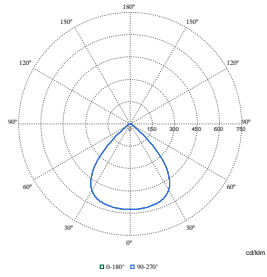

CoreLine Highbay Gen5

Polar Wide Diagrams

Polar Normal (separate) - 911401631308