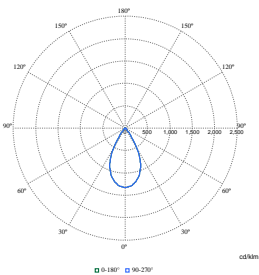

Order Code	Full Product Name	Innledende kromatisitet
911401630508	BY121P G5 LED105S/865 PSD WB	(0.316, 0.332) SDCM<5
911401632408	BY121P G5 LED150S/840 PSD NB	(0.385, 0.380) SDCM<5
911401632508	BY121P G5 LED150S/840 PSD WB	(0.385, 0.380) SDCM<5
911401629208	BY120P G5 LED105S/840 PSU NB	(0.385, 0.380) SDCM<5
911401629308	BY120P G5 LED105S/840 PSU WB	(0.385, 0.380) SDCM<5
911401630108	BY120P G5 LED105S/865 PSU WB	(0.316, 0.332) SDCM<5
911401632208	BY120P G5 LED150S/840 PSU NB	(0.385, 0.380) SDCM<5
911401632308	BY120P G5 LED150S/840 PSU WB	(0.385, 0.380) SDCM<5
911401631608	BY122X G5 LED105S/840 SIA NB H4	(0.385, 0.380) SDCM<5
911401631708	BY122X G5 LED105S/840 SIA WB H4	(0.385, 0.380) SDCM<5
911401631808	BY122X G5 LED200S/840 SIA NB H4	(0.385, 0.380) SDCM<5
911401631908	BY122X G5 LED200S/840 SIA WB H4	(0.385, 0.380) SDCM<5
911401632008	BY122X G5 LED250S/840 SIA NB H4	(0.385, 0.380) SDCM<5
911401632108	BY122X G5 LED250S/840 SIA WB H4	(0.385, 0.380) SDCM<5
911401633008	BY122X G5 LED300S/840 SIA NB H4	(0.385, 0.380) SDCM<5
911401633108	BY122X G5 LED300S/840 SIA WB H4	(0.385, 0.380) SDCM<5

Polar Wide Diagrams

Polar Normal (separate) - null - 911401629208