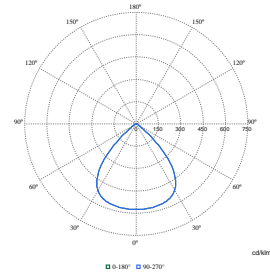

Polar Normal (separate) - 911401630908

CoreLine Highbay Gen5

Polar Wide Diagrams

Polar Normal (separate) - 911401632708

Polar Normal (separate) - 911401633008

Polar Normal (separate) - 911401633108