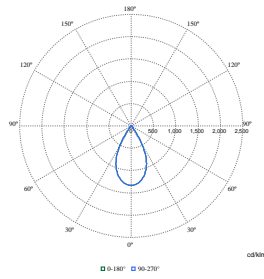

Polar Normal (separate) - 911401629408