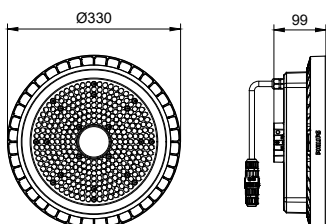

Dimensional drawing

CoreLine Highbay Gen5

Dimensional drawing

Product details

CoreLine highbay gen5, IP65 connector (PSD)

CoreLine highbay gen5, with sensor, front view

CoreLine highbay gen5, BY120P, front view