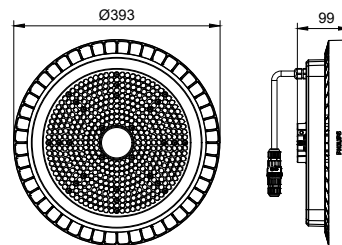

Dimensional drawing

CoreLine Highbay Gen5

Dimensional drawing

Product details

CoreLine highbay gen5, IP65 connector (PSD)

CoreLine highbay gen5, with sensor, front view

CoreLine highbay gen5, BY120P, front view