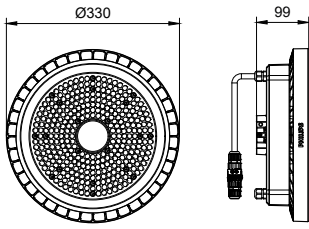

Dimensional drawing

CoreLine Highbay Gen5

Dimensional drawing

Product details

CoreLine highbay gen5, IP65 connector (PSD)

CoreLine highbay gen5, with sensor, front view

CoreLine highbay gen5, BY120P, front view