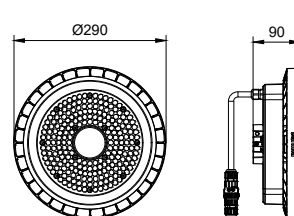

Dimensional drawing

CoreLine Highbay Gen5

Dimensional drawing

Product details

CoreLine highbay gen5, IP65 connector (PSD)

CoreLine highbay gen5, with sensor, front view

CoreLine highbay gen5, BY120P, front view