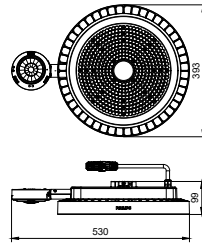

Dimensional drawing

CoreLine Highbay Gen5

Dimensional drawing

Product details

CoreLine highbay gen5, IP65 connector (PSD)

CoreLine highbay gen5, with sensor, front view

CoreLine highbay gen5, BY120P, front view