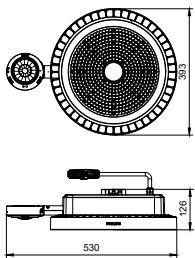

Dimensional drawing

CoreLine Highbay Gen5

Dimensional drawing

Product details

CoreLine highbay gen5, IP65 connector (PSD)

CoreLine highbay gen5, with sensor, front view

CoreLine highbay gen5, BY120P, front view