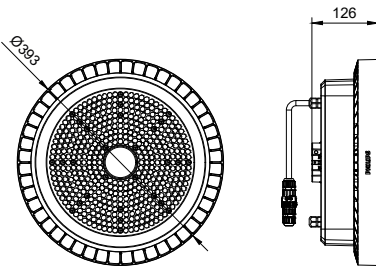

Dimensional drawing

CoreLine Highbay Gen5

Dimensional drawing

Product details

CoreLine highbay gen5, IP65 connector (PSD)

CoreLine highbay gen5, with sensor, front view

CoreLine highbay gen5, BY120P, front view