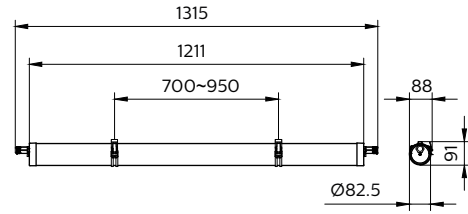

Versions

Standard product photo, CoreLine tubular waterproof PC, L1200

Standard product photo, CoreLine tubular waterproof PC, L1500

CoreLine Waterdicht Tubular

Maatschets

Productgegevens

CoreLine tubular waterproof, easy connection