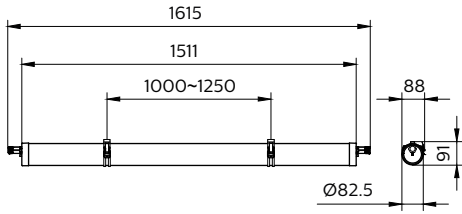

Versions

Standard product photo, CoreLine tubular waterproof PC, L1200

Standard product photo, CoreLine tubular waterproof PC, L1500

CoreLine Waterdicht Tubular

Maatschets

Productgegevens

CoreLine tubular waterproof, easy connection