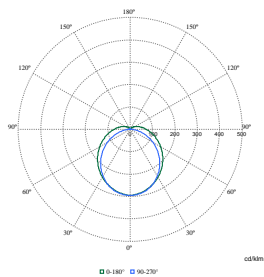

Polar Wide Diagrams

Polar Normal (separate) - null - 911401827984