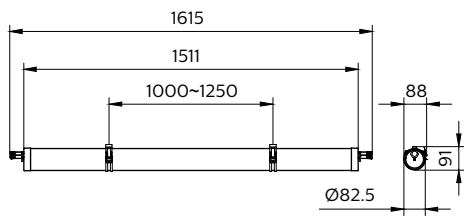

CoreLine Industriarmatur

Målskitse