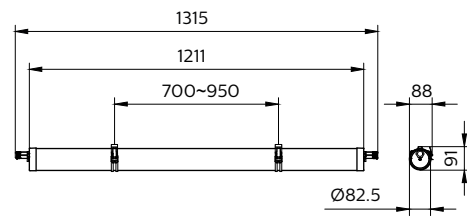

CoreLine Industriarmatur

Målskitse