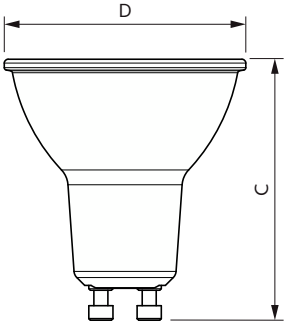

Versions

LEDClassic 50W GU10 WW 36D
DIM UE SRT4

Boyutlu çizim

Product	D	C
MAS LEDspot UE 2.1-50W GU10 ND 827 EELA	50 mm	54 mm
MAS LEDspot UE 2.1-50W GU10 ND 830 EELA	50 mm	54 mm
MAS LEDspot UE 2.1-50W GU10 ND 840 EELA	50 mm	54 mm