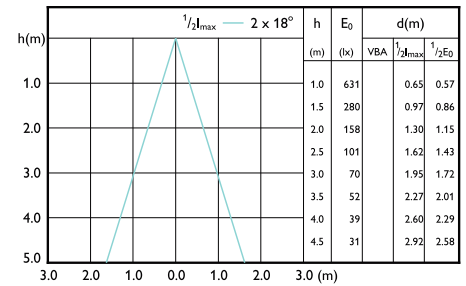

Beam diagram - MAS LEDspot UE 2.1-50W
GU10 ND 830 EELA