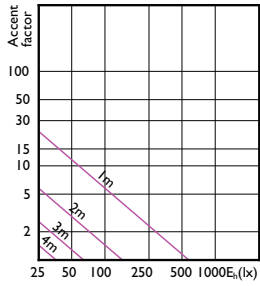

MASTER LEDspot GU10 UltraEfficient

Accent Diagrams

Accent Diagram - MAS LEDspot UE 2.1-50W
GU10 DIM 830 EELA