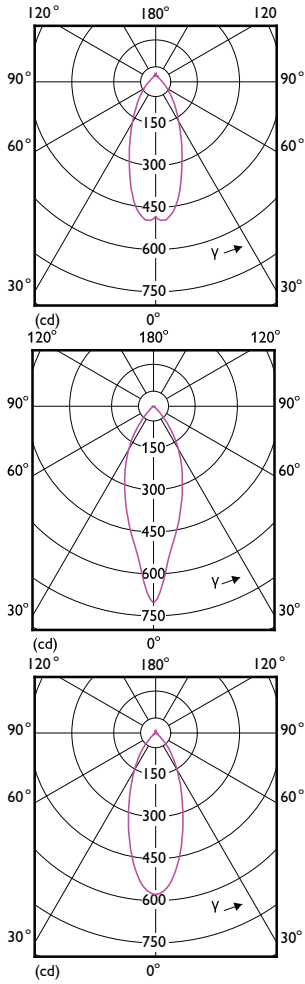

MASTER LEDspot GU10 UltraEfficient