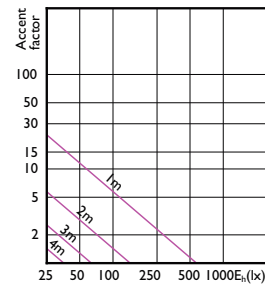

MASTER LEDspot GU10 UltraEfficient

Accent Diagrams

Accent Diagram - MAS LEDspot UE 2.1-50W
GU10 ND 830 EELA

Accent Diagram - MAS LEDspot UE 2.1-50W
GU10 ND 840 EELA

Accent Diagram - MAS LEDspot UE 2.1-50W
GU10 DIM 840 EELA

MASTER LEDspot GU10 UltraEfficient

Accent Diagrams

Accent Diagram - MAS LEDspot UE 2.1-50W
GU10 DIM 830 EELA

Accent Diagram - MAS LEDspot UE 2.1-50W
GU10 ND 827 EELA

Accent Diagram - MAS LEDspot UE 2.1-50W
GU10 DIM 827 EELA