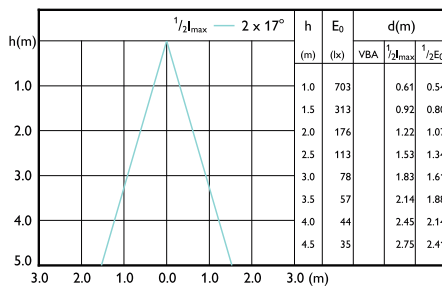

Beam Diagrams

Beam diagram - MAS LEDspot UE 2.1-50W
GU10 ND 840 EELA

Beam diagram - MAS LEDspot UE 2.1-50W
GU10 DIM 840 EELA

Beam diagram - MAS LEDspot UE 2.1-50W
GU10 ND 830 EELA

Beam diagram - MAS LEDspot UE 2.1-50W
GU10 DIM 827 EELA