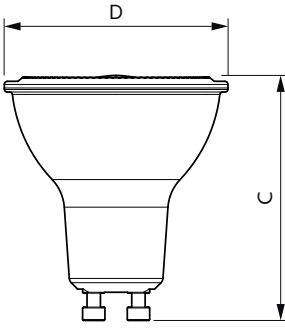

Versions

LEDClassic 50W GU10 WW 36D
DIM UE SRT4

Boyutlu çizim

Product	D	C
MAS LEDspot UE 2.1-50W GU10 ND 827 EELA	50 mm	54 mm
MAS LEDspot UE 2.1-50W GU10 ND 830 EELA	50 mm	54 mm
MAS LEDspot UE 2.1-50W GU10 ND 840 EELA	50 mm	54 mm