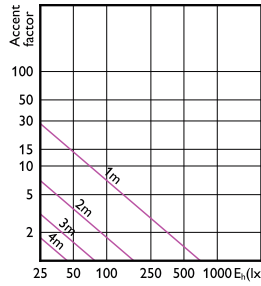

Accent Diagram - MAS LEDspot UE 2.1-50W
GU10 ND 827 EELA

Accent Diagram - MAS LEDspot UE 2.1-50W
GU10 DIM 827 EELA