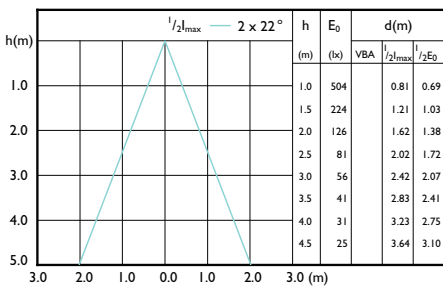

Beam Diagrams

Beam diagram - MAS LEDspot UE 2.1-50W
GU10 ND 840 EELA

Beam diagram - MAS LEDspot UE 2.1-50W
GU10 DIM 840 EELA

Beam diagram - MAS LEDspot UE 2.1-50W
GU10 ND 830 EELA

Beam diagram - MAS LEDspot UE 2.1-50W
GU10 DIM 827 EELA