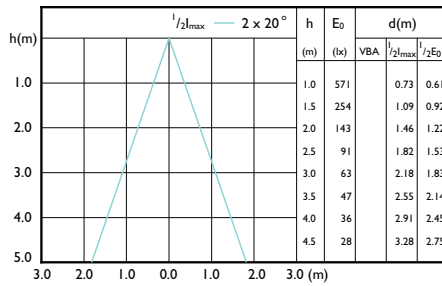

Beam diagram - MAS LEDspot UE 2.1-50W
GU10 DIM 840 EELA