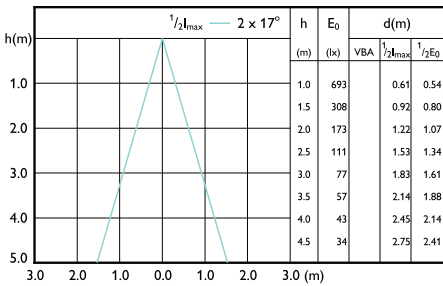

Beam Diagrams

Beam diagram - MAS LEDspot UE 2.1-50W
GU10 ND 840 EELA