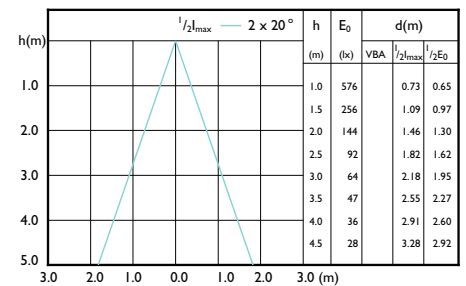

Beam diagram - MAS LEDspot UE 2.1-50W
GU10 DIM 830 EELA