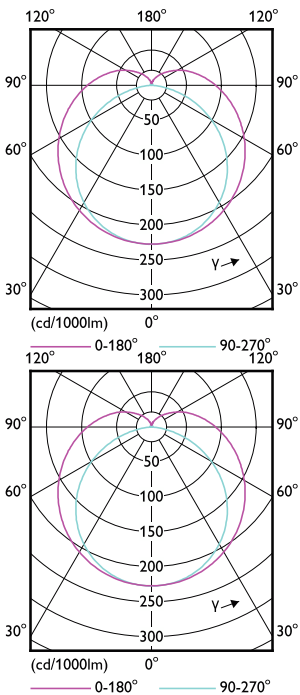

Order Code	Full Product Name	T-Case Maximum (Nom)
929003482302	MAS LEDtube 1500mm UE 17.6W 840 T8 EELA	45 °C
929003731802	MAS LEDtube 1200mm UE 11.9W 865 T8 EELA	40 °C
929003731808	MAS LEDtube 1200mm UE 11.9W 865 T8 EELA	40 °C
929003731810	MAS LEDtube 1200mm UE 11.9W 865 T8 EELA	40 °C
929003731902	MAS LEDtube 1500mm UE 17.6W 865 T8 EELA	45 °C

Order Code	Full Product Name	T-Case Maximum (Nom)
929003731910	MAS LEDtube 1500mm UE 17.6W 865 T8 EELA	45 °C
929003745102	MAS LEDtube 1200mm UE 13.5W 830 T8	45 °C
929003745202	MAS LEDtube 1500mm UE 20W 830 T8	45 °C
929004243608	MAS LEDtube 1200mm UE 11.9W 840 T8 EELA	40 °C
929004243708	MAS LEDtube 1200mm UE 11.9W 865 T8 EELA	40 °C

Approval and Application

Order Code	Full Product Name	Energy Consumption kWh/1000 h
929003482202	MAS LEDtube 1200mm UE 11.9W 840 T8 EELA	12 kWh
929003482208	MAS LEDtube 1200mm UE 11.9W 840 T8 EELA	-
929003482302	MAS LEDtube 1500mm UE 17.6W 840 T8 EELA	18 kWh
929003731802	MAS LEDtube 1200mm UE 11.9W 865 T8 EELA	12 kWh
929003731808	MAS LEDtube 1200mm UE 11.9W 865 T8 EELA	-
929003731810	MAS LEDtube 1200mm UE 11.9W 865 T8 EELA	-
929003731902	MAS LEDtube 1500mm UE 17.6W 865 T8 EELA	18 kWh
929003731910	MAS LEDtube 1500mm UE 17.6W 865 T8 EELA	-
929003745102	MAS LEDtube 1200mm UE 13.5W 830 T8	14 kWh
929003745202	MAS LEDtube 1500mm UE 20W 830 T8	20 kWh
929004243608	MAS LEDtube 1200mm UE 11.9W 840 T8 EELA	-
929004243708	MAS LEDtube 1200mm UE 11.9W 865 T8 EELA	-