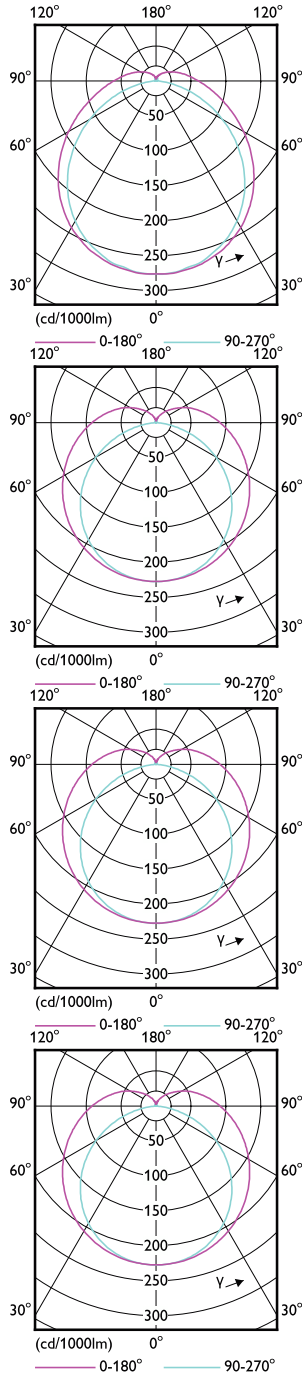

Order Code	Full Product Name	T-Case Maximum (Nom)
929003482302	MAS LEDtube 1500mm UE 17.6W 840 T8 EELA	45 °C
929003731802	MAS LEDtube 1200mm UE 11.9W 865 T8 EELA	40 °C
929003731808	MAS LEDtube 1200mm UE 11.9W 865 T8 EELA	40 °C
929003731810	MAS LEDtube 1200mm UE 11.9W 865 T8 EELA	40 °C
929003731902	MAS LEDtube 1500mm UE 17.6W 865 T8 EELA	45 °C

Order Code	Full Product Name	T-Case Maximum (Nom)
929003731910	MAS LEDtube 1500mm UE 17.6W 865 T8 EELA	45 °C
929003745102	MAS LEDtube 1200mm UE 13.5W 830 T8	45 °C
929003745202	MAS LEDtube 1500mm UE 20W 830 T8	45 °C
929004243608	MAS LEDtube 1200mm UE 11.9W 840 T8 EELA	40 °C
929004243708	MAS LEDtube 1200mm UE 11.9W 865 T8 EELA	40 °C

Approval and Application

Order Code	Full Product Name	Energy Consumption kWh/1000 h
929003482202	MAS LEDtube 1200mm UE 11.9W 840 T8 EELA	12 kWh
929003482208	MAS LEDtube 1200mm UE 11.9W 840 T8 EELA	-
929003482302	MAS LEDtube 1500mm UE 17.6W 840 T8 EELA	18 kWh
929003731802	MAS LEDtube 1200mm UE 11.9W 865 T8 EELA	12 kWh
929003731808	MAS LEDtube 1200mm UE 11.9W 865 T8 EELA	-
929003731810	MAS LEDtube 1200mm UE 11.9W 865 T8 EELA	-
929003731902	MAS LEDtube 1500mm UE 17.6W 865 T8 EELA	18 kWh
929003731910	MAS LEDtube 1500mm UE 17.6W 865 T8 EELA	-
929003745102	MAS LEDtube 1200mm UE 13.5W 830 T8	14 kWh
929003745202	MAS LEDtube 1500mm UE 20W 830 T8	20 kWh
929004243608	MAS LEDtube 1200mm UE 11.9W 840 T8 EELA	-
929004243708	MAS LEDtube 1200mm UE 11.9W 865 T8 EELA	-