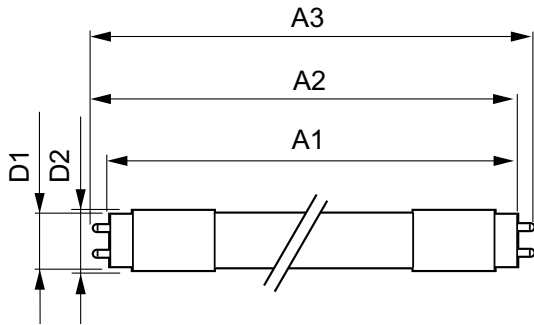

Benefits

- Absolute performance in energy saving: up to 44% compared with standard LED tube
- Reliable performance of up to 100,000 hours
- Energy cost and CO2 savings from the start

Features

- Ultra efficiency achieves an incredible class A energy efficiency rating
- Made with on average 40% post-consumer-recycled plastic
- Up to 100,000 hours lifetime
- Rotatable end-cap that gives light where needed
- Shatterproof, passing drop test horizontally from a height of 4m on to a flat concrete according to IEC 61549
- Enable easy implementation of HACCP without need for additional guard, supported by product level NSF certificate

Application

- Industry & warehouse
- Office, education & retail

MASTER LED tube T8 UltraEfficient with Recycled Plastic

Dimensional drawing

Product	D1	D2	A1	A2	A3
MAS LEDtube 1200mm UE 11.9W 840 T8 EELA	25.8 mm	28 mm	1,198.2 mm	1,205.3 mm	1,212.4 mm
MAS LEDtube 1200mm UE 11.9W 840 T8 EELA	25.8 mm	28 mm	1,198.2 mm	1,205.3 mm	1,212.4 mm
MAS LEDtube 1200mm UE 11.9W 840 T8 EELA	25.8 mm	28 mm	1,198.2 mm	1,205.3 mm	1,212.4 mm
MAS LEDtube 1200mm UE 11.9W 865 T8 EELA	25.8 mm	28 mm	1,198.2 mm	1,205.3 mm	1,212.4 mm
MAS LEDtube 1200mm UE 11.9W 865 T8 EELA	25.8 mm	28 mm	1,198.2 mm	1,205.3 mm	1,212.4 mm
MAS LEDtube 1200mm UE 11.9W 865 T8 EELA	25.8 mm	28 mm	1,198.2 mm	1,205.3 mm	1,212.4 mm
MAS LEDtube 1200mm UE 11.9W 865 T8 EELA	25.8 mm	28 mm	1,198.2 mm	1,205.3 mm	1,212.4 mm
MAS LEDtube 1200mm UE 13.5W 830 T8	25.8 mm	28 mm	1,198.2 mm	1,205.3 mm	1,212.4 mm
MAS LEDtube 1500mm UE 17.6W 840 T8 EELA	25.8 mm	28 mm	1,498.8 mm	1,505.9 mm	1,513 mm
MAS LEDtube 1500mm UE 17.6W 865 T8 EELA	25.8 mm	28 mm	1,498.8 mm	1,505.9 mm	1,513 mm
MAS LEDtube 1500mm UE 17.6W 865 T8 EELA	25.8 mm	28 mm	1,498.8 mm	1,505.9 mm	1,513 mm
MAS LEDtube 1500mm UE 20W 830 T8	25.8 mm	28 mm	1,498.8 mm	1,505.9 mm	1,513 mm