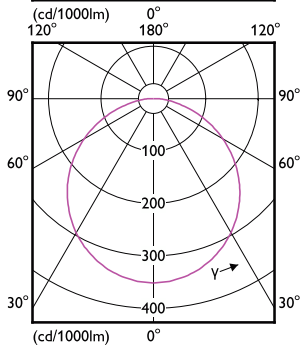

Luz empotrable SmartBright LED DN016