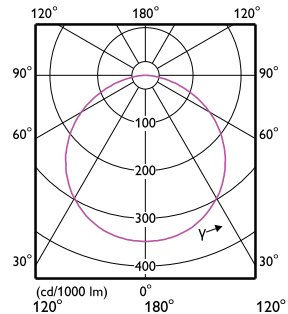

Luz empotrable SmartBright LED DN016