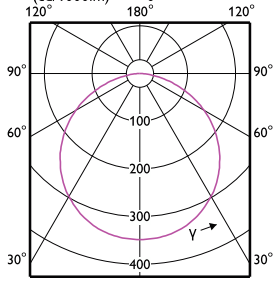

Luz empotrable SmartBright LED DN016