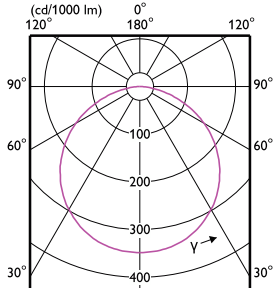

Luz empotrable SmartBright LED DN016