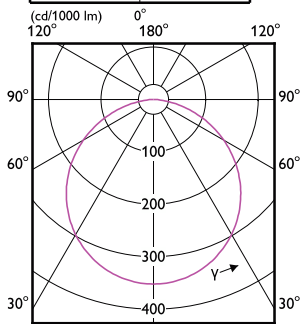

Luz empotrable SmartBright LED DN016