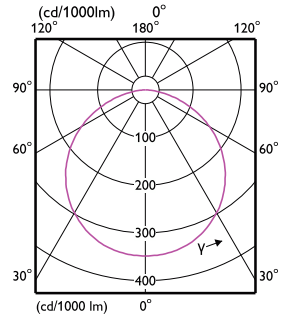

Luz empotrable SmartBright LED DN016