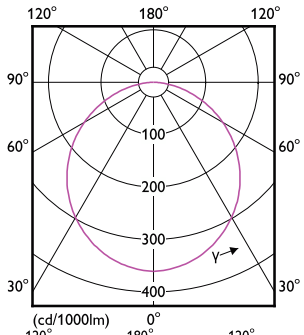

Luz empotrable SmartBright LED DN016