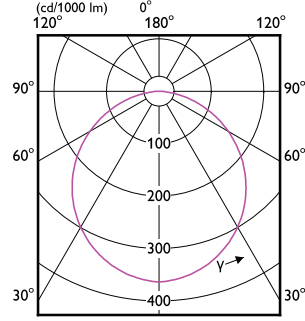

Luz empotrable SmartBright LED DN016