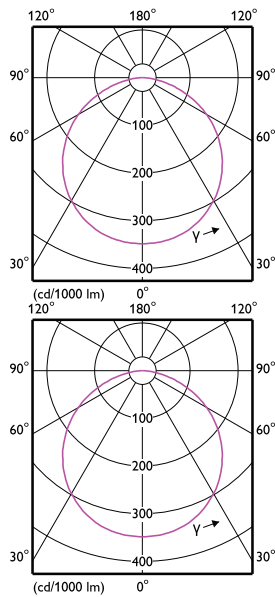

Rendimiento inicial (cumple con normas IEC)

Order Code	Full Product Name	Cromaticidad inicial
929002067212	DN016B LED8/WW 10W 100-240V D90 RD ND	(0.440, 0.4030) 6SDCM
929002067312	DN016B LED8/NW 10W 100-240V D90 RD ND	(0.3818, 0.3797) 6SDCM
929002067412	DN016B LED8/CW 10W 100-240V D90 RD ND	(0.3130, 0.3370) 6SDCM
929002067512	DN016B LED12/WW 15W 100-240V D125 RD ND	(0.440, 0.4030) 6SDCM
929002067612	DN016B LED12/NW 15W 100-240V D125 RD ND	(0.3818, 0.3797) 6SDCM
929002067712	DN016B LED12/CW 15W 100-240V D125 RD ND	(0.3130, 0.3370) 6SDCM
929002334612	DN016B LED12/WW 15W 127V D125 RD DIM	(0.440, 0.4030) 6SDCM
929002334712	DN016B LED12/NW 15W 127V D125 RD DIM	(0.3818, 0.3797) 6SDCM
929002334812	DN016B LED12/CW 15W 127V D125 RD DIM	(0.3130, 0.3370) 6SDCM
929002374812	DN016B LED20/WW 20W 100-240V D125 RD ND	(0.440, 0.4030) 6SDCM
929002374912	DN016B LED20/NW 20W 100-240V D125 RD ND	(0.3818, 0.3797) 6SDCM
929002375012	DN016B LED20/CW 20W 100-240V D125 RD ND	(0.3130, 0.3370) 6SDCM