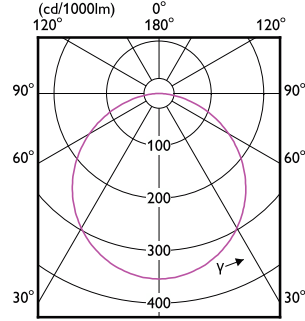

Luz empotrable SmartBright LED DN016