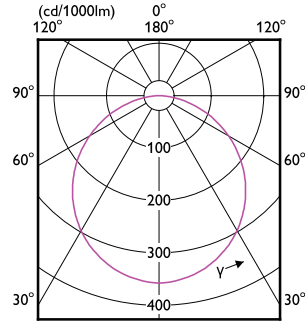

Luz empotrable SmartBright LED DN016