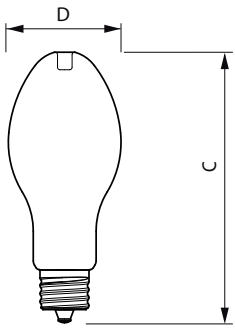

### Dimensional drawing

Product	D	C
19GC/LED/830/ND E26 BB 6/1	76 mm	183 mm
19GC/LED/840/ND E26 BB 6/1	76 mm	183 mm
19GC/LED/850/ND E26 BB 6/1	76 mm	183 mm

## Dimensional drawing

Product	D	C
34GC/LED/830/ND EX39 BB 6/1	91.5 mm	218 mm
38GC/LED/850/ND EX39 BB 6/1	91.5 mm	218 mm

Product	D	C
45GC/LED/830 EX39 BB 6/1	91.5 mm	242 mm
45GC/LED/840 EX39 BB 6/1	91.5 mm	242 mm
45GC/LED/850 EX39 BB 6/1	91.5 mm	242 mm