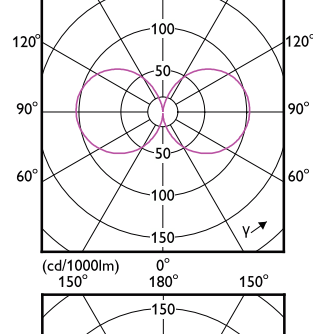

LED Glass HID lamps

Order Code	Full Product Name	Ambient temperature range	Energy
			Consumption kWh/1000 h
929003773604	54GC/LED/830 EX39 BB 6/1	-20 to +45 °C	54 kWh
929003773704	54GC/LED/840 EX39 BB 6/1	-20 to +45 °C	54 kWh
929003773804	54GC/LED/850 EX39 BB 6/1	-20 to +45 °C	54 kWh
929003772704	25GC/LED/830/ND E26 BB 6/1	-20 to +45 °C	25 kWh
929003772804	25GC/LED/840/ND E26 BB 6/1	-20 to +45 °C	25 kWh
929003772904	25GC/LED/850/ND E26 BB 6/1	-20 to +45 °C	25 kWh
929003772404	15GC/LED/830/ND E26 BB 6/1	-20 to +45 °C	15 kWh
929003772504	15GC/LED/840/ND E26 BB 6/1	-20 to +45 °C	15 kWh
929003772604	15GC/LED/850/ND E26 BB 6/1	-20 to +45 °C	15 kWh
929003507704	19GC/LED/830/ND E26 BB 6/1	-20 °C to 45 °C	19 kWh
929003507804	19GC/LED/840/ND E26 BB 6/1	-20 °C to 45 °C	19 kWh
929003507904	19GC/LED/850/ND E26 BB 6/1	-20 °C to 45 °C	19 kWh