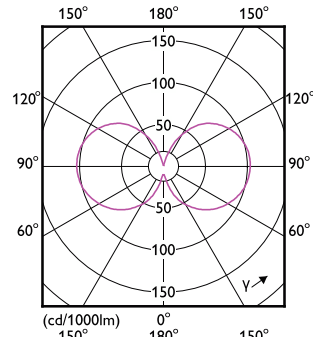

LED Glass HID lamps

Order Code	Full Product Name	Ambient temperature range	Energy
			Consumption kWh/1000 h
929003773604	54GC/LED/830 EX39 BB 6/1	-20 to +45 °C	54 kWh
929003773704	54GC/LED/840 EX39 BB 6/1	-20 to +45 °C	54 kWh
929003773804	54GC/LED/850 EX39 BB 6/1	-20 to +45 °C	54 kWh
929003772704	25GC/LED/830/ND E26 BB 6/1	-20 to +45 °C	25 kWh
929003772804	25GC/LED/840/ND E26 BB 6/1	-20 to +45 °C	25 kWh
929003772904	25GC/LED/850/ND E26 BB 6/1	-20 to +45 °C	25 kWh
929003772404	15GC/LED/830/ND E26 BB 6/1	-20 to +45 °C	15 kWh
929003772504	15GC/LED/840/ND E26 BB 6/1	-20 to +45 °C	15 kWh
929003772604	15GC/LED/850/ND E26 BB 6/1	-20 to +45 °C	15 kWh
929003507704	19GC/LED/830/ND E26 BB 6/1	-20 °C to 45 °C	19 kWh
929003507804	19GC/LED/840/ND E26 BB 6/1	-20 °C to 45 °C	19 kWh
929003507904	19GC/LED/850/ND E26 BB 6/1	-20 °C to 45 °C	19 kWh