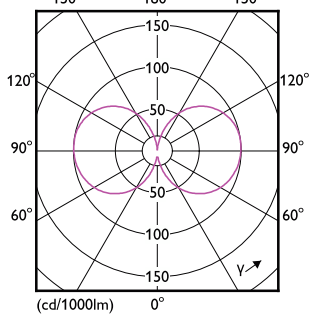

LED Glass HID lamps

Order Code	Full Product Name	Ambient temperature range	Energy
			Consumption kWh/1000 h
929003773604	54GC/LED/830 EX39 BB 6/1	-20 to +45 °C	54 kWh
929003773704	54GC/LED/840 EX39 BB 6/1	-20 to +45 °C	54 kWh
929003773804	54GC/LED/850 EX39 BB 6/1	-20 to +45 °C	54 kWh
929003772704	25GC/LED/830/ND E26 BB 6/1	-20 to +45 °C	25 kWh
929003772804	25GC/LED/840/ND E26 BB 6/1	-20 to +45 °C	25 kWh
929003772904	25GC/LED/850/ND E26 BB 6/1	-20 to +45 °C	25 kWh
929003772404	15GC/LED/830/ND E26 BB 6/1	-20 to +45 °C	15 kWh
929003772504	15GC/LED/840/ND E26 BB 6/1	-20 to +45 °C	15 kWh
929003772604	15GC/LED/850/ND E26 BB 6/1	-20 to +45 °C	15 kWh
929003507704	19GC/LED/830/ND E26 BB 6/1	-20 °C to 45 °C	19 kWh
929003507804	19GC/LED/840/ND E26 BB 6/1	-20 °C to 45 °C	19 kWh
929003507904	19GC/LED/850/ND E26 BB 6/1	-20 °C to 45 °C	19 kWh