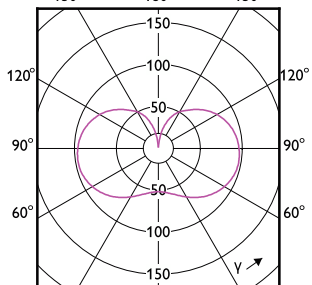

# LED Glass HID lamps

Order Code	Full Product Name	Ambient temperature range	Energy
			Consumption kWh/1000 h
929003773604	54GC/LED/830 EX39 BB 6/1	-20 to +45 °C	54 kWh
929003773704	54GC/LED/840 EX39 BB 6/1	-20 to +45 °C	54 kWh
929003773804	54GC/LED/850 EX39 BB 6/1	-20 to +45 °C	54 kWh
929003772704	25GC/LED/830/ND E26 BB 6/1	-20 to +45 °C	25 kWh
929003772804	25GC/LED/840/ND E26 BB 6/1	-20 to +45 °C	25 kWh
929003772904	25GC/LED/850/ND E26 BB 6/1	-20 to +45 °C	25 kWh
929003772404	15GC/LED/830/ND E26 BB 6/1	-20 to +45 °C	15 kWh
929003772504	15GC/LED/840/ND E26 BB 6/1	-20 to +45 °C	15 kWh
929003772604	15GC/LED/850/ND E26 BB 6/1	-20 to +45 °C	15 kWh
929003507704	19GC/LED/830/ND E26 BB 6/1	-20 °C to 45 °C	19 kWh
929003507804	19GC/LED/840/ND E26 BB 6/1	-20 °C to 45 °C	19 kWh
929003507904	19GC/LED/850/ND E26 BB 6/1	-20 °C to 45 °C	19 kWh

# LED Glass HID lamps

(cd/1000lm) 0° 150°

(cd/1000lm) 0° 150°

(cd/1000lm) 0° 150°

(cd/1000lm) 0° 150°

(cd/1000lm) 0° 150°

(cd/1000lm) 0° 150°

(cd/1000lm) 0° 150°