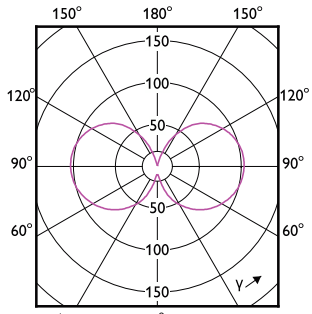

LED Glass HID lamps

(cd/1000lm) 0° 150°