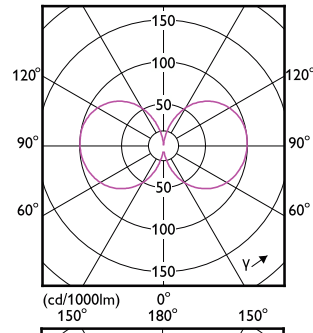

LED Glass HID lamps

Order Code	Full Product Name	Ambient temperature range	Energy
			Consumption kWh/1000 h
929003773604	54GC/LED/830 EX39 BB 6/1	-20 to +45 °C	54 kWh
929003773704	54GC/LED/840 EX39 BB 6/1	-20 to +45 °C	54 kWh
929003773804	54GC/LED/850 EX39 BB 6/1	-20 to +45 °C	54 kWh
929003772704	25GC/LED/830/ND E26 BB 6/1	-20 to +45 °C	25 kWh
929003772804	25GC/LED/840/ND E26 BB 6/1	-20 to +45 °C	25 kWh
929003772904	25GC/LED/850/ND E26 BB 6/1	-20 to +45 °C	25 kWh
929003772404	15GC/LED/830/ND E26 BB 6/1	-20 to +45 °C	15 kWh
929003772504	15GC/LED/840/ND E26 BB 6/1	-20 to +45 °C	15 kWh
929003772604	15GC/LED/850/ND E26 BB 6/1	-20 to +45 °C	15 kWh
929003507704	19GC/LED/830/ND E26 BB 6/1	-20 °C to 45 °C	19 kWh
929003507804	19GC/LED/840/ND E26 BB 6/1	-20 °C to 45 °C	19 kWh
929003507904	19GC/LED/850/ND E26 BB 6/1	-20 °C to 45 °C	19 kWh