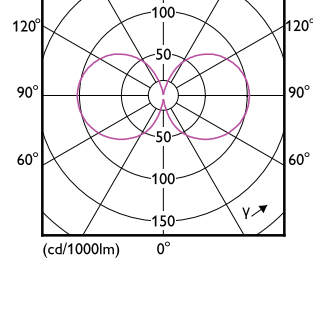

LED Glass HID lamps

Order Code	Full Product Name	Ambient temperature range	Energy
			Consumption kWh/1000 h
929003773604	54GC/LED/830 EX39 BB 6/1	-20 to +45 °C	54 kWh
929003773704	54GC/LED/840 EX39 BB 6/1	-20 to +45 °C	54 kWh
929003773804	54GC/LED/850 EX39 BB 6/1	-20 to +45 °C	54 kWh
929003772704	25GC/LED/830/ND E26 BB 6/1	-20 to +45 °C	25 kWh
929003772804	25GC/LED/840/ND E26 BB 6/1	-20 to +45 °C	25 kWh
929003772904	25GC/LED/850/ND E26 BB 6/1	-20 to +45 °C	25 kWh
929003772404	15GC/LED/830/ND E26 BB 6/1	-20 to +45 °C	15 kWh
929003772504	15GC/LED/840/ND E26 BB 6/1	-20 to +45 °C	15 kWh
929003772604	15GC/LED/850/ND E26 BB 6/1	-20 to +45 °C	15 kWh
929003507704	19GC/LED/830/ND E26 BB 6/1	-20 °C to 45 °C	19 kWh
929003507804	19GC/LED/840/ND E26 BB 6/1	-20 °C to 45 °C	19 kWh
929003507904	19GC/LED/850/ND E26 BB 6/1	-20 °C to 45 °C	19 kWh