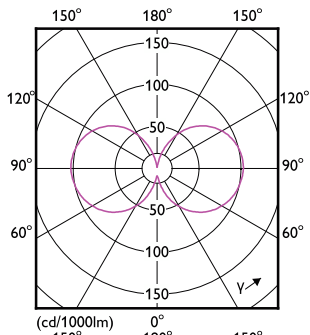

LED Glass HID lamps

Order Code	Full Product Name	Ambient temperature range	Energy
			Consumption kWh/1000 h
929003773604	54GC/LED/830 EX39 BB 6/1	-20 to +45 °C	54 kWh
929003773704	54GC/LED/840 EX39 BB 6/1	-20 to +45 °C	54 kWh
929003773804	54GC/LED/850 EX39 BB 6/1	-20 to +45 °C	54 kWh
929003772704	25GC/LED/830/ND E26 BB 6/1	-20 to +45 °C	25 kWh
929003772804	25GC/LED/840/ND E26 BB 6/1	-20 to +45 °C	25 kWh
929003772904	25GC/LED/850/ND E26 BB 6/1	-20 to +45 °C	25 kWh
929003772404	15GC/LED/830/ND E26 BB 6/1	-20 to +45 °C	15 kWh
929003772504	15GC/LED/840/ND E26 BB 6/1	-20 to +45 °C	15 kWh
929003772604	15GC/LED/850/ND E26 BB 6/1	-20 to +45 °C	15 kWh
929003507704	19GC/LED/830/ND E26 BB 6/1	-20 °C to 45 °C	19 kWh
929003507804	19GC/LED/840/ND E26 BB 6/1	-20 °C to 45 °C	19 kWh
929003507904	19GC/LED/850/ND E26 BB 6/1	-20 °C to 45 °C	19 kWh