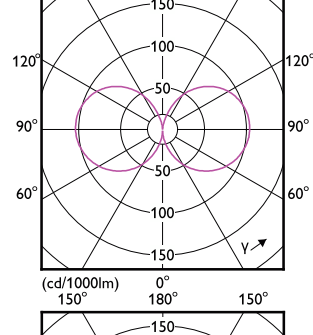

LED Glass HID lamps

Order Code	Full Product Name	Ambient temperature range	Energy
			Consumption kWh/1000 h
929003773604	54GC/LED/830 EX39 BB 6/1	-20 to +45 °C	54 kWh
929003773704	54GC/LED/840 EX39 BB 6/1	-20 to +45 °C	54 kWh
929003773804	54GC/LED/850 EX39 BB 6/1	-20 to +45 °C	54 kWh
929003772704	25GC/LED/830/ND E26 BB 6/1	-20 to +45 °C	25 kWh
929003772804	25GC/LED/840/ND E26 BB 6/1	-20 to +45 °C	25 kWh
929003772904	25GC/LED/850/ND E26 BB 6/1	-20 to +45 °C	25 kWh
929003772404	15GC/LED/830/ND E26 BB 6/1	-20 to +45 °C	15 kWh
929003772504	15GC/LED/840/ND E26 BB 6/1	-20 to +45 °C	15 kWh
929003772604	15GC/LED/850/ND E26 BB 6/1	-20 to +45 °C	15 kWh
929003507704	19GC/LED/830/ND E26 BB 6/1	-20 °C to 45 °C	19 kWh
929003507804	19GC/LED/840/ND E26 BB 6/1	-20 °C to 45 °C	19 kWh
929003507904	19GC/LED/850/ND E26 BB 6/1	-20 °C to 45 °C	19 kWh