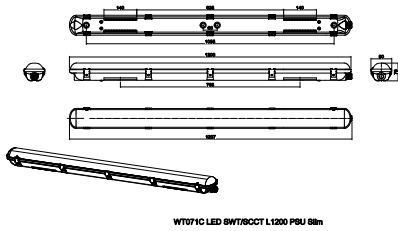

Trusted Performance, everyday.

SmartBright Dual Select Waterproof WT071C

Philips Dual select Waterproof batten offers exceptional value. It is Perfect for everyday lighting installations. Available in 2 standard sizes, it has option of 3 CCT selection switch and 2 Wattage selection to provide flexibility to customer and reduce stocking requirement. It is IP65/IK08 design which makes it suitable to be used in all weathers.

Application

- Parking Garages
- Warehouses
- Offices

SmartBright Dual Select Waterproof WT071C

Versions

WT071C L600

WT071C L1200

Dimensional drawing

WT071C LED 8W/7SCCT L1200 PSU 88m

WT071C LED 8W/7SCCT L600 PSU 88m

SmartBright Dual Select Waterproof WT071C

Light Technical

Correlated Color Temperature (Nom)	4000 K
Color rendering index (CRI)	>80
Luminous Efficacy (rated) (Nom)	110 lm/W