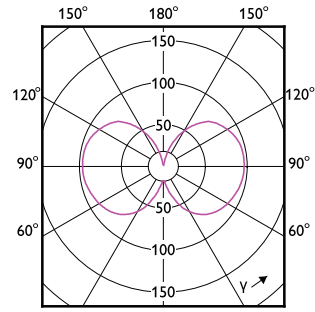

MASTER UltraEfficient LED bulb