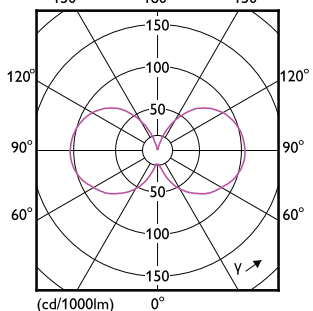

MASTER UltraEfficient LED bulb