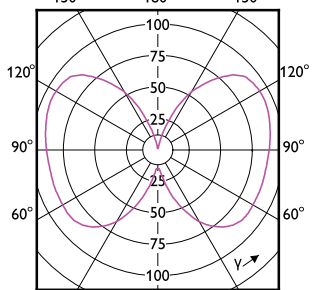

MASTER UltraEfficient LED bulb