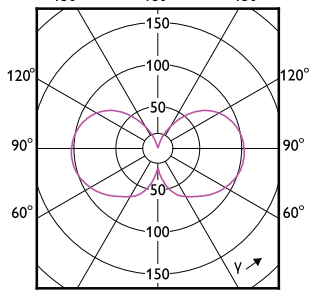

MASTER UltraEfficient LED bulb