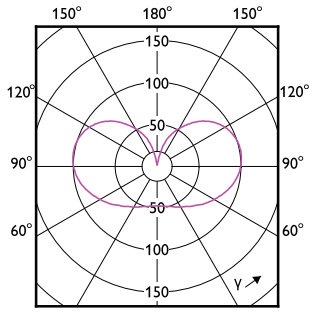

MASTER UltraEfficient LED bulb