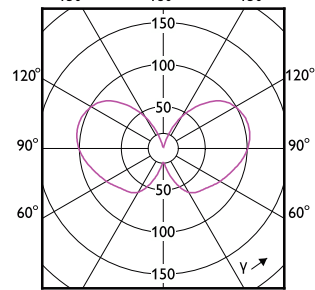

MASTER UltraEfficient LED bulb