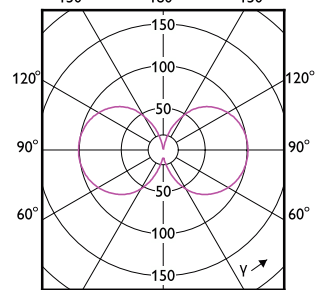

MASTER UltraEfficient LED bulb