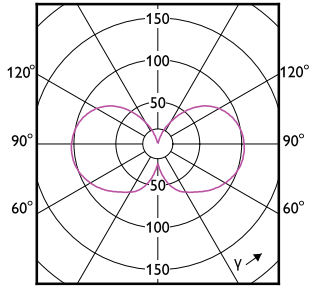

MASTER UltraEfficient LED bulb