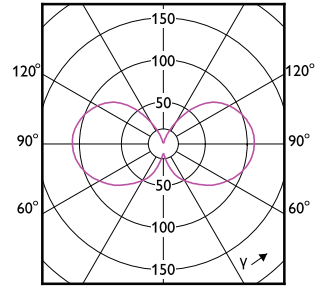

MASTER UltraEfficient LED bulb