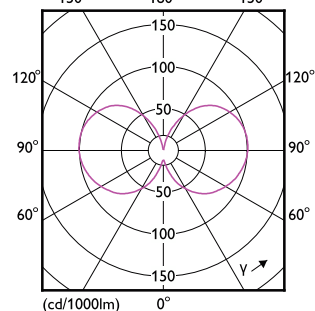

MASTER UltraEfficient LED bulb