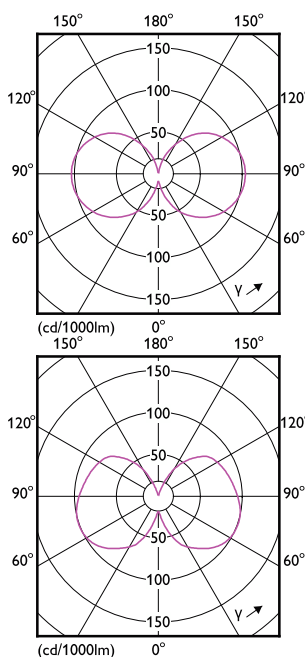

Användning och godkännande

Order Code	Full Product Name	Energiförbrukning kWh/1 000 tim
929003800102	MAS LEDBulb D 4-60W E27 827 A60 CL G UE	4 kWh
929003623902	MAS LEDBulbND4-60W E27 840 A60 CL G UE	4 kWh
929003624702	MAS LEDBulbND5.2-75W E27 840 A60 CL G UE	6 kWh
929003623502	MAS LEDBulbND4-60W E27 827 A60 CL G UE	4 kWh
929003624302	MAS LEDBulbND5.2-75W E27 827 A60 CL G UE	6 kWh
929003702902	MAS LEDBulbND4-60W E27 830 A60 CL G UE	4 kWh
929003703302	MAS LEDBulbND5.2-75W E27 830 A60 CL G UE	6 kWh
929003622902	MAS LEDBulbND2.3-40W E27 827 A60 FR G UE	3 kWh
929003623702	MAS LEDBulbND4-60W E27 827 A60 FR G UE	4 kWh
929003624102	MAS LEDBulbND4-60W E27 840 A60 FR G UE	4 kWh
929003625302	MAS LEDBulbND7.3-100W E27 827 A60 FR GUE	8 kWh
929003625702	MAS LEDBulbND7.3-100W E27 840 A60 FR GUE	8 kWh
929003703102	MAS LEDBulbND4-60W E27 830 A60 FR G UE	4 kWh
929003703502	MAS LEDBulbND5.2-75W E27 830 A60 FR G UE	6 kWh
929003703902	MAS LEDBulbND7.3-100W E27 830 A60 FR GUE	8 kWh
929003800202	MAS LEDBulb D 4-60W E27 827 A60 FR G UE	4 kWh

Order Code	Full Product Name	Energiförbrukning kWh/1 000 tim
929003625102	MAS LEDBulbND7.3-100W E27 827 A60 CL GUE	8 kWh
929003703702	MAS LEDBulbND7.3-100W E27 830 A60 CL GUE	8 kWh
929003622702	MAS LEDBulbND2.3-40W E27 827 A60 CL G UE	3 kWh
929003702502	MAS LEDBulbND2.3-40W E27 830 A60 CL G UE	3 kWh
929003623102	MAS LEDBulbND2.3-40W E27 840 A60 CL G UE	3 kWh
929003625502	MAS LEDBulbND7.3-100W E27 840 A60 CL GUE	8 kWh