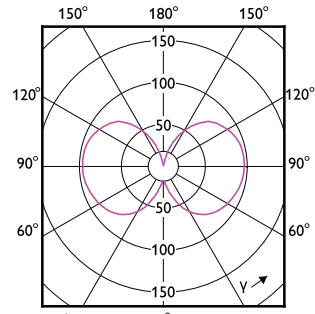

MASTER UltraEfficient LED bulb