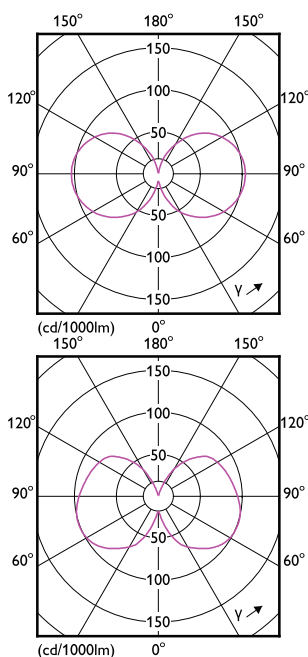

Användning och godkännande

Order Code	Full Product Name	Energiförbrukning kWh/1 000 tim
929003800102	MAS LEDBulb D 4-60W E27 827 A60 CL G UE	4 kWh
929003623902	MAS LEDBulbND4-60W E27 840 A60 CL G UE	4 kWh
929003624702	MAS LEDBulbND5.2-75W E27 840 A60 CL G UE	6 kWh
929003623502	MAS LEDBulbND4-60W E27 827 A60 CL G UE	4 kWh
929003624302	MAS LEDBulbND5.2-75W E27 827 A60 CL G UE	6 kWh
929003702902	MAS LEDBulbND4-60W E27 830 A60 CL G UE	4 kWh
929003703302	MAS LEDBulbND5.2-75W E27 830 A60 CL G UE	6 kWh
929003622902	MAS LEDBulbND2.3-40W E27 827 A60 FR G UE	3 kWh
929003623702	MAS LEDBulbND4-60W E27 827 A60 FR G UE	4 kWh
929003624102	MAS LEDBulbND4-60W E27 840 A60 FR G UE	4 kWh
929003625302	MAS LEDBulbND7.3-100W E27 827 A60 FR GUE	8 kWh
929003625702	MAS LEDBulbND7.3-100W E27 840 A60 FR GUE	8 kWh
929003703102	MAS LEDBulbND4-60W E27 830 A60 FR G UE	4 kWh
929003703502	MAS LEDBulbND5.2-75W E27 830 A60 FR G UE	6 kWh
929003703902	MAS LEDBulbND7.3-100W E27 830 A60 FR GUE	8 kWh
929003800202	MAS LEDBulb D 4-60W E27 827 A60 FR G UE	4 kWh

Order Code	Full Product Name	Energiförbrukning kWh/1 000 tim
929003625102	MAS LEDBulbND7.3-100W E27 827 A60 CL GUE	8 kWh
929003703702	MAS LEDBulbND7.3-100W E27 830 A60 CL GUE	8 kWh
929003622702	MAS LEDBulbND2.3-40W E27 827 A60 CL G UE	3 kWh
929003702502	MAS LEDBulbND2.3-40W E27 830 A60 CL G UE	3 kWh
929003623102	MAS LEDBulbND2.3-40W E27 840 A60 CL G UE	3 kWh
929003625502	MAS LEDBulbND7.3-100W E27 840 A60 CL GUE	8 kWh