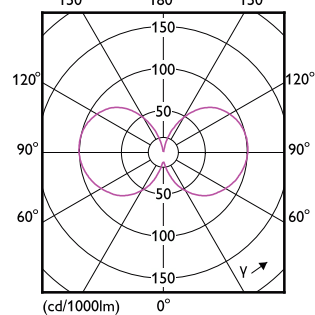

MASTER UltraEfficient LED bulb