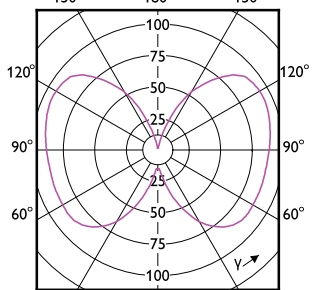

MASTER UltraEfficient LED bulb