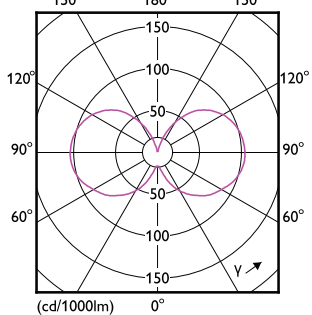

MASTER UltraEfficient LED bulb