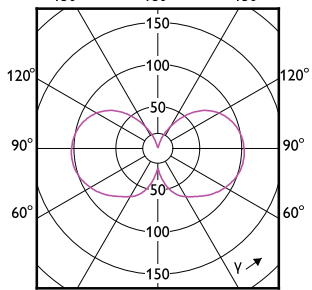

MASTER UltraEfficient LED bulb