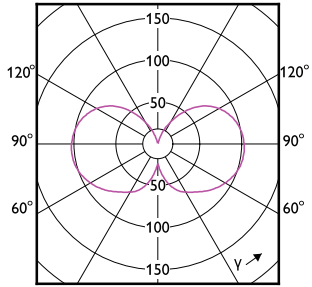

MASTER UltraEfficient LED bulb