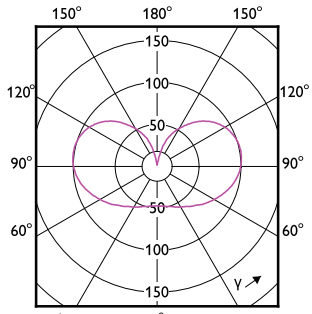

MASTER UltraEfficient LED bulb