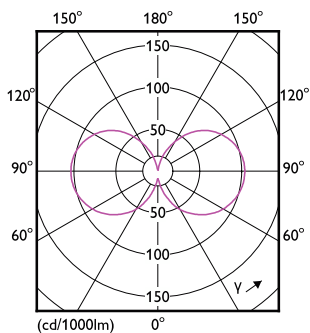

Schválenie a použitie

Order Code	Full Product Name	Spotreba energie kWh/1 000 h
31051300	MAS LEDBulb D 4-60W E27 827 A60 CL G UE	4 kWh
18853200	MAS LEDBulbND4-60W E27 840 A60 CL G UE	4 kWh
18869300	MAS LEDBulbND5.2-75W E27 840 A60 CL G UE	6 kWh
18845700	MAS LEDBulbND4-60W E27 827 A60 CL G UE	4 kWh
18861700	MAS LEDBulbND5.2-75W E27 827 A60 CL G UE	6 kWh
25412100	MAS LEDBulbND4-60W E27 830 A60 CL G UE	4 kWh
25420600	MAS LEDBulbND5.2-75W E27 830 A60 CL G UE	6 kWh
18833400	MAS LEDBulbND2.3-40W E27 827 A60 FR G UE	3 kWh
18849500	MAS LEDBulbND4-60W E27 827 A60 FR G UE	4 kWh
28428900	MAS LEDBulbND4-60W E27 840 A60 FR G UE	4 kWh
18881500	MAS LEDBulbND7.3-100W E27 827 A60 FR GUE	8 kWh
18889100	MAS LEDBulbND7.3-100W E27 840 A60 FR GUE	8 kWh
25416900	MAS LEDBulbND4-60W E27 830 A60 FR G UE	4 kWh
25424400	MAS LEDBulbND5.2-75W E27 830 A60 FR G UE	6 kWh
25432900	MAS LEDBulbND7.3-100W E27 830 A60 FR GUE	8 kWh
31055100	MAS LEDBulb D 4-60W E27 827 A60 FR G UE	4 kWh
18877800	MAS LEDBulbND7.3-100W E27 827 A60 CL GUE	8 kWh
25428200	MAS LEDBulbND7.3-100W E27 830 A60 CL GUE	8 kWh
18829700	MAS LEDBulbND2.3-40W E27 827 A60 CL G UE	3 kWh
25404600	MAS LEDBulbND2.3-40W E27 830 A60 CL G UE	3 kWh
18837200	MAS LEDBulbND2.3-40W E27 840 A60 CL G UE	3 kWh
18885300	MAS LEDBulbND7.3-100W E27 840 A60 CL GUE	8 kWh