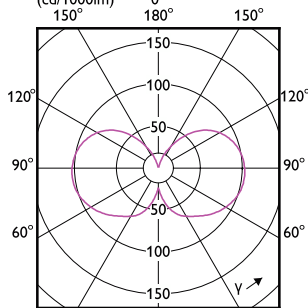

Schválenie a použitie

Order Code	Full Product Name	Spotreba energie kWh/1 000 h
31051300	MAS LEDBulb D 4-60W E27 827 A60 CL G UE	4 kWh
18853200	MAS LEDBulbND4-60W E27 840 A60 CL G UE	4 kWh
18869300	MAS LEDBulbND5.2-75W E27 840 A60 CL G UE	6 kWh
18845700	MAS LEDBulbND4-60W E27 827 A60 CL G UE	4 kWh
18861700	MAS LEDBulbND5.2-75W E27 827 A60 CL G UE	6 kWh
25412100	MAS LEDBulbND4-60W E27 830 A60 CL G UE	4 kWh
25420600	MAS LEDBulbND5.2-75W E27 830 A60 CL G UE	6 kWh
18833400	MAS LEDBulbND2.3-40W E27 827 A60 FR G UE	3 kWh
18849500	MAS LEDBulbND4-60W E27 827 A60 FR G UE	4 kWh
28428900	MAS LEDBulbND4-60W E27 840 A60 FR G UE	4 kWh
18881500	MAS LEDBulbND7.3-100W E27 827 A60 FR GUE	8 kWh
18889100	MAS LEDBulbND7.3-100W E27 840 A60 FR GUE	8 kWh
25416900	MAS LEDBulbND4-60W E27 830 A60 FR G UE	4 kWh
25424400	MAS LEDBulbND5.2-75W E27 830 A60 FR G UE	6 kWh
25432900	MAS LEDBulbND7.3-100W E27 830 A60 FR GUE	8 kWh
31055100	MAS LEDBulb D 4-60W E27 827 A60 FR G UE	4 kWh
18877800	MAS LEDBulbND7.3-100W E27 827 A60 CL GUE	8 kWh
25428200	MAS LEDBulbND7.3-100W E27 830 A60 CL GUE	8 kWh
18829700	MAS LEDBulbND2.3-40W E27 827 A60 CL G UE	3 kWh
25404600	MAS LEDBulbND2.3-40W E27 830 A60 CL G UE	3 kWh
18837200	MAS LEDBulbND2.3-40W E27 840 A60 CL G UE	3 kWh
18885300	MAS LEDBulbND7.3-100W E27 840 A60 CL GUE	8 kWh