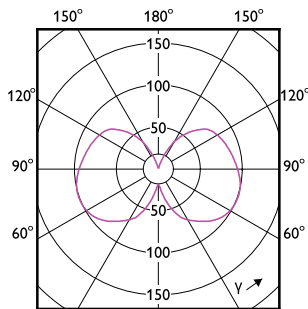

Schválenie a použitie

Order Code	Full Product Name	Spotreba energie kWh/1 000 h
31051300	MAS LEDBulb D 4-60W E27 827 A60 CL G UE	4 kWh
18853200	MAS LEDBulbND4-60W E27 840 A60 CL G UE	4 kWh
18869300	MAS LEDBulbND5.2-75W E27 840 A60 CL G UE	6 kWh
18845700	MAS LEDBulbND4-60W E27 827 A60 CL G UE	4 kWh
18861700	MAS LEDBulbND5.2-75W E27 827 A60 CL G UE	6 kWh
25412100	MAS LEDBulbND4-60W E27 830 A60 CL G UE	4 kWh
25420600	MAS LEDBulbND5.2-75W E27 830 A60 CL G UE	6 kWh
18833400	MAS LEDBulbND2.3-40W E27 827 A60 FR G UE	3 kWh
18849500	MAS LEDBulbND4-60W E27 827 A60 FR G UE	4 kWh
28428900	MAS LEDBulbND4-60W E27 840 A60 FR G UE	4 kWh
18881500	MAS LEDBulbND7.3-100W E27 827 A60 FR GUE	8 kWh
18889100	MAS LEDBulbND7.3-100W E27 840 A60 FR GUE	8 kWh
25416900	MAS LEDBulbND4-60W E27 830 A60 FR G UE	4 kWh
25424400	MAS LEDBulbND5.2-75W E27 830 A60 FR G UE	6 kWh
25432900	MAS LEDBulbND7.3-100W E27 830 A60 FR GUE	8 kWh
31055100	MAS LEDBulb D 4-60W E27 827 A60 FR G UE	4 kWh
18877800	MAS LEDBulbND7.3-100W E27 827 A60 CL GUE	8 kWh
25428200	MAS LEDBulbND7.3-100W E27 830 A60 CL GUE	8 kWh
18829700	MAS LEDBulbND2.3-40W E27 827 A60 CL G UE	3 kWh
25404600	MAS LEDBulbND2.3-40W E27 830 A60 CL G UE	3 kWh
18837200	MAS LEDBulbND2.3-40W E27 840 A60 CL G UE	3 kWh
18885300	MAS LEDBulbND7.3-100W E27 840 A60 CL GUE	8 kWh