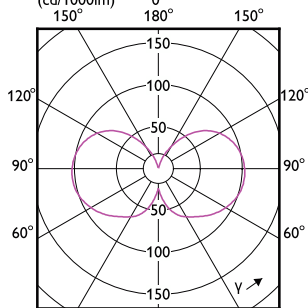

Schválenie a použitie

Order Code	Full Product Name	Spotreba energie kWh/1 000 h
31051300	MAS LEDBulb D 4-60W E27 827 A60 CL G UE	4 kWh
18853200	MAS LEDBulbND4-60W E27 840 A60 CL G UE	4 kWh
18869300	MAS LEDBulbND5.2-75W E27 840 A60 CL G UE	6 kWh
18845700	MAS LEDBulbND4-60W E27 827 A60 CL G UE	4 kWh
18861700	MAS LEDBulbND5.2-75W E27 827 A60 CL G UE	6 kWh
25412100	MAS LEDBulbND4-60W E27 830 A60 CL G UE	4 kWh
25420600	MAS LEDBulbND5.2-75W E27 830 A60 CL G UE	6 kWh
18833400	MAS LEDBulbND2.3-40W E27 827 A60 FR G UE	3 kWh
18849500	MAS LEDBulbND4-60W E27 827 A60 FR G UE	4 kWh
28428900	MAS LEDBulbND4-60W E27 840 A60 FR G UE	4 kWh
18881500	MAS LEDBulbND7.3-100W E27 827 A60 FR GUE	8 kWh
18889100	MAS LEDBulbND7.3-100W E27 840 A60 FR GUE	8 kWh
25416900	MAS LEDBulbND4-60W E27 830 A60 FR G UE	4 kWh
25424400	MAS LEDBulbND5.2-75W E27 830 A60 FR G UE	6 kWh
25432900	MAS LEDBulbND7.3-100W E27 830 A60 FR GUE	8 kWh
31055100	MAS LEDBulb D 4-60W E27 827 A60 FR G UE	4 kWh
18877800	MAS LEDBulbND7.3-100W E27 827 A60 CL GUE	8 kWh
25428200	MAS LEDBulbND7.3-100W E27 830 A60 CL GUE	8 kWh
18829700	MAS LEDBulbND2.3-40W E27 827 A60 CL G UE	3 kWh
25404600	MAS LEDBulbND2.3-40W E27 830 A60 CL G UE	3 kWh
18837200	MAS LEDBulbND2.3-40W E27 840 A60 CL G UE	3 kWh
18885300	MAS LEDBulbND7.3-100W E27 840 A60 CL GUE	8 kWh