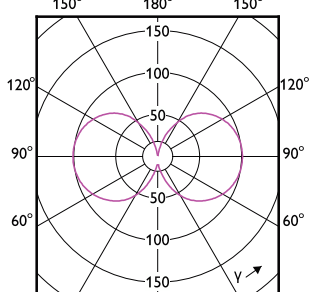

MASTER LEDbulb Ultra Efficient