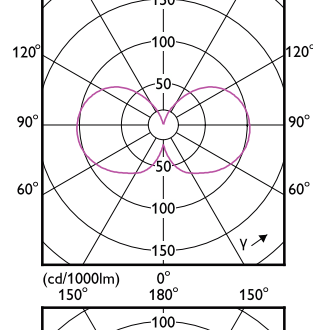

MASTER LEDbulb Ultra Efficient

Order Code	Full Product Name	Energieverbruik kWh/ 1.000 uur
8720169310513	MAS LEDBulb D 4-60W E27 827 A60 CL G UE	4 kWh
8720169188532	MAS LEDBulbND4-60W E27 840 A60 CL G UE	4 kWh
8720169188693	MAS LEDBulbND5.2-75W E27 840 A60 CL G UE	6 kWh
8720169188457	MAS LEDBulbND4-60W E27 827 A60 CL G UE	4 kWh
8720169188617	MAS LEDBulbND5.2-75W E27 827 A60 CL G UE	6 kWh
8720169254121	MAS LEDBulbND4-60W E27 830 A60 CL G UE	4 kWh
8720169254206	MAS LEDBulbND5.2-75W E27 830 A60 CL G UE	6 kWh
8720169188334	MAS LEDBulbND2.3-40W E27 827 A60 FR G UE	3 kWh
8720169188495	MAS LEDBulbND4-60W E27 827 A60 FR G UE	4 kWh
8720169284289	MAS LEDBulbND4-60W E27 840 A60 FR G UE	4 kWh
8720169188815	MAS LEDBulbND7.3-100W E27 827 A60 FR GUE	8 kWh
8720169188891	MAS LEDBulbND7.3-100W E27 840 A60 FR GUE	8 kWh
8720169254169	MAS LEDBulbND4-60W E27 830 A60 FR G UE	4 kWh
8720169254244	MAS LEDBulbND5.2-75W E27 830 A60 FR G UE	6 kWh
8720169254329	MAS LEDBulbND7.3-100W E27 830 A60 FR GUE	8 kWh
8720169310551	MAS LEDBulb D 4-60W E27 827 A60 FR G UE	4 kWh
8720169188778	MAS LEDBulbND7.3-100W E27 827 A60 CL GUE	8 kWh
8720169254282	MAS LEDBulbND7.3-100W E27 830 A60 CL GUE	8 kWh
8720169188297	MAS LEDBulbND2.3-40W E27 827 A60 CL G UE	3 kWh
8720169254046	MAS LEDBulbND2.3-40W E27 830 A60 CL G UE	3 kWh
8720169188372	MAS LEDBulbND2.3-40W E27 840 A60 CL G UE	3 kWh
8720169188853	MAS LEDBulbND7.3-100W E27 840 A60 CL GUE	8 kWh