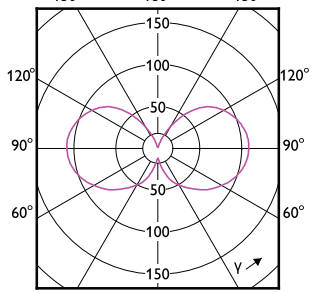

MASTER LEDbulb Ultra Efficient