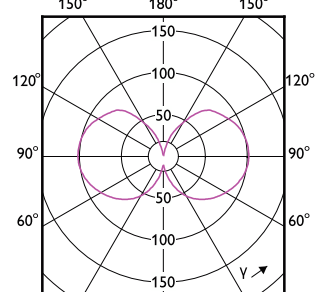

MASTER LEDbulb Ultra Efficient