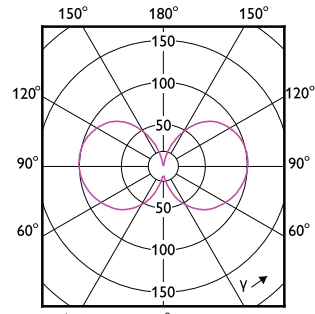

MASTER LEDbulb Ultra Efficient