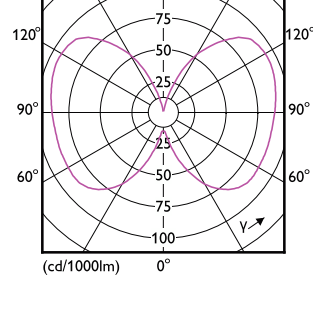

MASTER LEDbulb Ultra Efficient

Order Code	Full Product Name	Energieverbruik kWh/ 1.000 uur
8720169310513	MAS LEDBulb D 4-60W E27 827 A60 CL G UE	4 kWh
8720169188532	MAS LEDBulbND4-60W E27 840 A60 CL G UE	4 kWh
8720169188693	MAS LEDBulbND5.2-75W E27 840 A60 CL G UE	6 kWh
8720169188457	MAS LEDBulbND4-60W E27 827 A60 CL G UE	4 kWh
8720169188617	MAS LEDBulbND5.2-75W E27 827 A60 CL G UE	6 kWh
8720169254121	MAS LEDBulbND4-60W E27 830 A60 CL G UE	4 kWh
8720169254206	MAS LEDBulbND5.2-75W E27 830 A60 CL G UE	6 kWh
8720169188334	MAS LEDBulbND2.3-40W E27 827 A60 FR G UE	3 kWh
8720169188495	MAS LEDBulbND4-60W E27 827 A60 FR G UE	4 kWh
8720169284289	MAS LEDBulbND4-60W E27 840 A60 FR G UE	4 kWh
8720169188815	MAS LEDBulbND7.3-100W E27 827 A60 FR GUE	8 kWh
8720169188891	MAS LEDBulbND7.3-100W E27 840 A60 FR GUE	8 kWh
8720169254169	MAS LEDBulbND4-60W E27 830 A60 FR G UE	4 kWh
8720169254244	MAS LEDBulbND5.2-75W E27 830 A60 FR G UE	6 kWh
8720169254329	MAS LEDBulbND7.3-100W E27 830 A60 FR GUE	8 kWh
8720169310551	MAS LEDBulb D 4-60W E27 827 A60 FR G UE	4 kWh
8720169188778	MAS LEDBulbND7.3-100W E27 827 A60 CL GUE	8 kWh
8720169254282	MAS LEDBulbND7.3-100W E27 830 A60 CL GUE	8 kWh
8720169188297	MAS LEDBulbND2.3-40W E27 827 A60 CL G UE	3 kWh
8720169254046	MAS LEDBulbND2.3-40W E27 830 A60 CL G UE	3 kWh
8720169188372	MAS LEDBulbND2.3-40W E27 840 A60 CL G UE	3 kWh
8720169188853	MAS LEDBulbND7.3-100W E27 840 A60 CL GUE	8 kWh