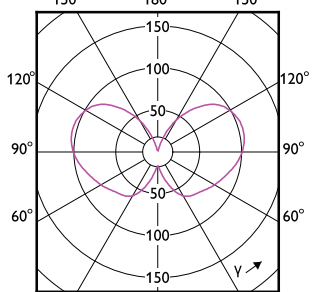

MASTER LEDbulb Ultra Efficient