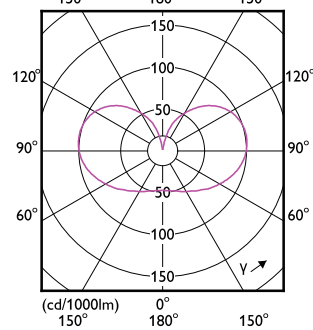

MASTER LEDbulb Ultra Efficient

Order Code	Full Product Name	Energieverbruik kWh/ 1.000 uur
8720169310513	MAS LEDBulb D 4-60W E27 827 A60 CL G UE	4 kWh
8720169188532	MAS LEDBulbND4-60W E27 840 A60 CL G UE	4 kWh
8720169188693	MAS LEDBulbND5.2-75W E27 840 A60 CL G UE	6 kWh
8720169188457	MAS LEDBulbND4-60W E27 827 A60 CL G UE	4 kWh
8720169188617	MAS LEDBulbND5.2-75W E27 827 A60 CL G UE	6 kWh
8720169254121	MAS LEDBulbND4-60W E27 830 A60 CL G UE	4 kWh
8720169254206	MAS LEDBulbND5.2-75W E27 830 A60 CL G UE	6 kWh
8720169188334	MAS LEDBulbND2.3-40W E27 827 A60 FR G UE	3 kWh
8720169188495	MAS LEDBulbND4-60W E27 827 A60 FR G UE	4 kWh
8720169284289	MAS LEDBulbND4-60W E27 840 A60 FR G UE	4 kWh
8720169188815	MAS LEDBulbND7.3-100W E27 827 A60 FR GUE	8 kWh
8720169188891	MAS LEDBulbND7.3-100W E27 840 A60 FR GUE	8 kWh
8720169254169	MAS LEDBulbND4-60W E27 830 A60 FR G UE	4 kWh
8720169254244	MAS LEDBulbND5.2-75W E27 830 A60 FR G UE	6 kWh
8720169254329	MAS LEDBulbND7.3-100W E27 830 A60 FR GUE	8 kWh
8720169310551	MAS LEDBulb D 4-60W E27 827 A60 FR G UE	4 kWh
8720169188778	MAS LEDBulbND7.3-100W E27 827 A60 CL GUE	8 kWh
8720169254282	MAS LEDBulbND7.3-100W E27 830 A60 CL GUE	8 kWh
8720169188297	MAS LEDBulbND2.3-40W E27 827 A60 CL G UE	3 kWh
8720169254046	MAS LEDBulbND2.3-40W E27 830 A60 CL G UE	3 kWh
8720169188372	MAS LEDBulbND2.3-40W E27 840 A60 CL G UE	3 kWh
8720169188853	MAS LEDBulbND7.3-100W E27 840 A60 CL GUE	8 kWh