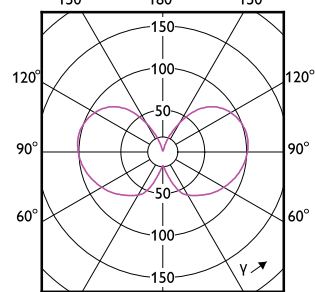

MASTER LEDbulb Ultra Efficient