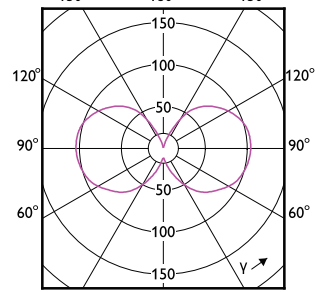

MASTER LEDbulb Ultra Efficient