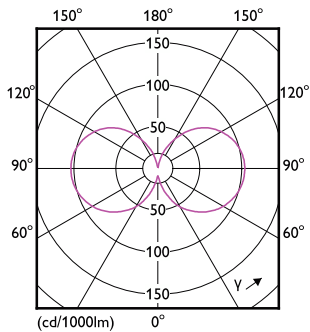

MASTER LEDbulb Ultra Efficient

Order Code	Full Product Name	Energieverbruik kWh/ 1.000 uur
8720169310513	MAS LEDBulb D 4-60W E27 827 A60 CL G UE	4 kWh
8720169188532	MAS LEDBulbND4-60W E27 840 A60 CL G UE	4 kWh
8720169188693	MAS LEDBulbND5.2-75W E27 840 A60 CL G UE	6 kWh
8720169188457	MAS LEDBulbND4-60W E27 827 A60 CL G UE	4 kWh
8720169188617	MAS LEDBulbND5.2-75W E27 827 A60 CL G UE	6 kWh
8720169254121	MAS LEDBulbND4-60W E27 830 A60 CL G UE	4 kWh
8720169254206	MAS LEDBulbND5.2-75W E27 830 A60 CL G UE	6 kWh
8720169188334	MAS LEDBulbND2.3-40W E27 827 A60 FR G UE	3 kWh
8720169188495	MAS LEDBulbND4-60W E27 827 A60 FR G UE	4 kWh
8720169284289	MAS LEDBulbND4-60W E27 840 A60 FR G UE	4 kWh
8720169188815	MAS LEDBulbND7.3-100W E27 827 A60 FR GUE	8 kWh
8720169188891	MAS LEDBulbND7.3-100W E27 840 A60 FR GUE	8 kWh
8720169254169	MAS LEDBulbND4-60W E27 830 A60 FR G UE	4 kWh
8720169254244	MAS LEDBulbND5.2-75W E27 830 A60 FR G UE	6 kWh
8720169254329	MAS LEDBulbND7.3-100W E27 830 A60 FR GUE	8 kWh
8720169310551	MAS LEDBulb D 4-60W E27 827 A60 FR G UE	4 kWh
8720169188778	MAS LEDBulbND7.3-100W E27 827 A60 CL GUE	8 kWh
8720169254282	MAS LEDBulbND7.3-100W E27 830 A60 CL GUE	8 kWh
8720169188297	MAS LEDBulbND2.3-40W E27 827 A60 CL G UE	3 kWh
8720169254046	MAS LEDBulbND2.3-40W E27 830 A60 CL G UE	3 kWh
8720169188372	MAS LEDBulbND2.3-40W E27 840 A60 CL G UE	3 kWh
8720169188853	MAS LEDBulbND7.3-100W E27 840 A60 CL GUE	8 kWh