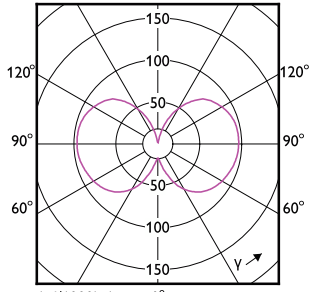

MASTER LEDbulb Ultra Efficient