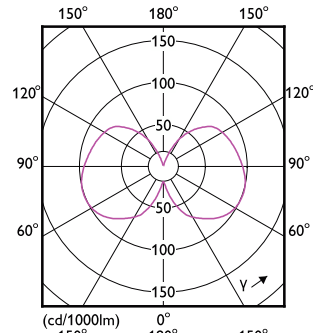

MASTER LEDbulb Ultra Efficient

Order Code	Full Product Name	Energieverbruik kWh/ 1.000 uur
8720169310513	MAS LEDBulb D 4-60W E27 827 A60 CL G UE	4 kWh
8720169188532	MAS LEDBulbND4-60W E27 840 A60 CL G UE	4 kWh
8720169188693	MAS LEDBulbND5.2-75W E27 840 A60 CL G UE	6 kWh
8720169188457	MAS LEDBulbND4-60W E27 827 A60 CL G UE	4 kWh
8720169188617	MAS LEDBulbND5.2-75W E27 827 A60 CL G UE	6 kWh
8720169254121	MAS LEDBulbND4-60W E27 830 A60 CL G UE	4 kWh
8720169254206	MAS LEDBulbND5.2-75W E27 830 A60 CL G UE	6 kWh
8720169188334	MAS LEDBulbND2.3-40W E27 827 A60 FR G UE	3 kWh
8720169188495	MAS LEDBulbND4-60W E27 827 A60 FR G UE	4 kWh
8720169284289	MAS LEDBulbND4-60W E27 840 A60 FR G UE	4 kWh
8720169188815	MAS LEDBulbND7.3-100W E27 827 A60 FR GUE	8 kWh
8720169188891	MAS LEDBulbND7.3-100W E27 840 A60 FR GUE	8 kWh
8720169254169	MAS LEDBulbND4-60W E27 830 A60 FR G UE	4 kWh
8720169254244	MAS LEDBulbND5.2-75W E27 830 A60 FR G UE	6 kWh
8720169254329	MAS LEDBulbND7.3-100W E27 830 A60 FR GUE	8 kWh
8720169310551	MAS LEDBulb D 4-60W E27 827 A60 FR G UE	4 kWh
8720169188778	MAS LEDBulbND7.3-100W E27 827 A60 CL GUE	8 kWh
8720169254282	MAS LEDBulbND7.3-100W E27 830 A60 CL GUE	8 kWh
8720169188297	MAS LEDBulbND2.3-40W E27 827 A60 CL G UE	3 kWh
8720169254046	MAS LEDBulbND2.3-40W E27 830 A60 CL G UE	3 kWh
8720169188372	MAS LEDBulbND2.3-40W E27 840 A60 CL G UE	3 kWh
8720169188853	MAS LEDBulbND7.3-100W E27 840 A60 CL GUE	8 kWh