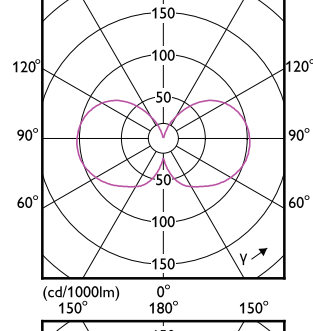

MASTER LEDbulb Ultra Efficient

Order Code	Full Product Name	Energieverbruik kWh/ 1.000 uur
8720169310513	MAS LEDBulb D 4-60W E27 827 A60 CL G UE	4 kWh
8720169188532	MAS LEDBulbND4-60W E27 840 A60 CL G UE	4 kWh
8720169188693	MAS LEDBulbND5.2-75W E27 840 A60 CL G UE	6 kWh
8720169188457	MAS LEDBulbND4-60W E27 827 A60 CL G UE	4 kWh
8720169188617	MAS LEDBulbND5.2-75W E27 827 A60 CL G UE	6 kWh
8720169254121	MAS LEDBulbND4-60W E27 830 A60 CL G UE	4 kWh
8720169254206	MAS LEDBulbND5.2-75W E27 830 A60 CL G UE	6 kWh
8720169188334	MAS LEDBulbND2.3-40W E27 827 A60 FR G UE	3 kWh
8720169188495	MAS LEDBulbND4-60W E27 827 A60 FR G UE	4 kWh
8720169284289	MAS LEDBulbND4-60W E27 840 A60 FR G UE	4 kWh
8720169188815	MAS LEDBulbND7.3-100W E27 827 A60 FR GUE	8 kWh
8720169188891	MAS LEDBulbND7.3-100W E27 840 A60 FR GUE	8 kWh
8720169254169	MAS LEDBulbND4-60W E27 830 A60 FR G UE	4 kWh
8720169254244	MAS LEDBulbND5.2-75W E27 830 A60 FR G UE	6 kWh
8720169254329	MAS LEDBulbND7.3-100W E27 830 A60 FR GUE	8 kWh
8720169310551	MAS LEDBulb D 4-60W E27 827 A60 FR G UE	4 kWh
8720169188778	MAS LEDBulbND7.3-100W E27 827 A60 CL GUE	8 kWh
8720169254282	MAS LEDBulbND7.3-100W E27 830 A60 CL GUE	8 kWh
8720169188297	MAS LEDBulbND2.3-40W E27 827 A60 CL G UE	3 kWh
8720169254046	MAS LEDBulbND2.3-40W E27 830 A60 CL G UE	3 kWh
8720169188372	MAS LEDBulbND2.3-40W E27 840 A60 CL G UE	3 kWh
8720169188853	MAS LEDBulbND7.3-100W E27 840 A60 CL GUE	8 kWh