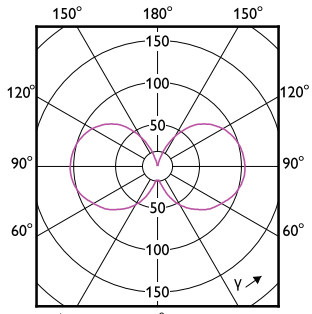

MASTER LEDbulb Ultra Efficient