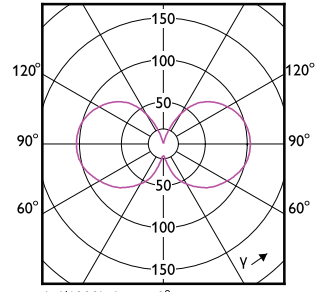

MASTER LEDbulb Ultra Efficient