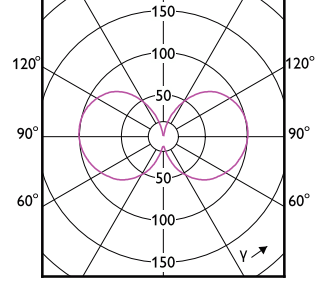

MASTER UltraEfficient LED bulb

Order Code	Full Product Name	Ambient temperature range	Energy Consumption kWh/1000 h
929003765495	5A19/UE/950/CL/G/E26/D T20 4/1PF CA	-20 to +40 °C	-
929003691502	MAS LEDBulb D 4-60W E27 827 A60 CL G UE	-20 to +45 °C	4 kWh
929003691702	MAS LEDBulb D 4-60W E27 830 A60 CL G UE	-20 to +45 °C	4 kWh
929003623102	MAS LEDBulbND2.3-40W E27 840 A60 CL G UE	-20 to +45 °C	3 kWh
929003765203	5A19/UE/927/CL/G/E26/D T20 3/4CT	-20 to +40 °C	-
929003765293	5A19/UE/927/CL/G/E26/D T20 4/2PF	-20 to +40 °C	-
929003765295	5A19/UE/927/CL/G/E26/D T20 4/1PF CA	-20 to +40 °C	-
929003625502	MAS LEDBulbND7.3-100W E27 840 A60 CL G UE	-20 to +45 °C	8 kWh
929003691602	MAS LEDBulb D 4-60W E27 827 A60 FR G UE	-20 to +45 °C	4 kWh
929003691802	MAS LEDBulb D 4-60W E27 830 A60 FR G UE	-20 to +45 °C	4 kWh

MASTER UltraEfficient LED bulb

(cd/1000lm) 0°

(cd/1000lm) 0°

(cd/1000lm) 0°

(cd/1000lm) 0°

(cd/1000lm) 0°

(cd/1000lm) 0°

(cd/1000lm) 0°

(cd/1000lm) 0°

(cd/1000lm) 0°

(cd/1000lm) 0°

MASTER UltraEfficient LED bulb