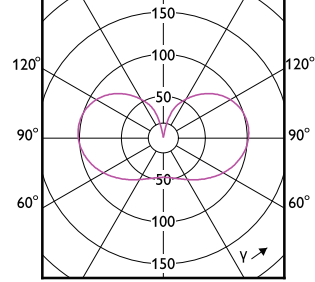

MASTER UltraEfficient LED bulb

Order Code	Full Product Name	Ambient temperature range	Energy Consumption kWh/1000 h
929003765495	5A19/UE/950/CL/G/E26/D T20 4/1PF CA	-20 to +40 °C	-
929003691502	MAS LEDBulb D 4-60W E27 827 A60 CL G UE	-20 to +45 °C	4 kWh
929003691702	MAS LEDBulb D 4-60W E27 830 A60 CL G UE	-20 to +45 °C	4 kWh
929003623102	MAS LEDBulbND2.3-40W E27 840 A60 CL G UE	-20 to +45 °C	3 kWh
929003765203	5A19/UE/927/CL/G/E26/D T20 3/4CT	-20 to +40 °C	-
929003765293	5A19/UE/927/CL/G/E26/D T20 4/2PF	-20 to +40 °C	-
929003765295	5A19/UE/927/CL/G/E26/D T20 4/1PF CA	-20 to +40 °C	-
929003625502	MAS LEDBulbND7.3-100W E27 840 A60 CL G UE	-20 to +45 °C	8 kWh
929003691602	MAS LEDBulb D 4-60W E27 827 A60 FR G UE	-20 to +45 °C	4 kWh
929003691802	MAS LEDBulb D 4-60W E27 830 A60 FR G UE	-20 to +45 °C	4 kWh

MASTER UltraEfficient LED bulb

(cd/1000lm) 0°

(cd/1000lm) 0°

(cd/1000lm) 0°

(cd/1000lm) 0°

(cd/1000lm) 0°

(cd/1000lm) 0°

(cd/1000lm) 0°

(cd/1000lm) 0°

(cd/1000lm) 0°

(cd/1000lm) 0°

MASTER UltraEfficient LED bulb