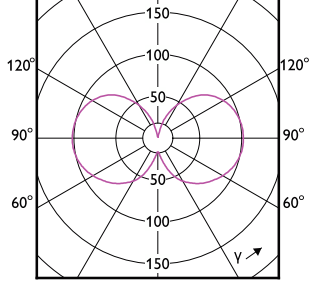

(cd/1000lm) 0°