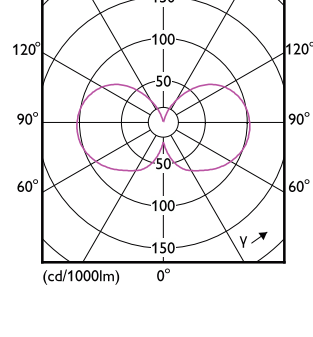

MASTER UltraEfficient LED bulb

Order Code	Full Product Name	Ambient temperature range	Energy Consumption kWh/1000 h
929003765495	5A19/UE/950/CL/G/E26/D T20 4/1PF CA	-20 to +40 °C	-
929003691502	MAS LEDBulb D 4-60W E27 827 A60 CL G UE	-20 to +45 °C	4 kWh
929003691702	MAS LEDBulb D 4-60W E27 830 A60 CL G UE	-20 to +45 °C	4 kWh
929003623102	MAS LEDBulbND2.3-40W E27 840 A60 CL G UE	-20 to +45 °C	3 kWh
929003765203	5A19/UE/927/CL/G/E26/D T20 3/4CT	-20 to +40 °C	-
929003765293	5A19/UE/927/CL/G/E26/D T20 4/2PF	-20 to +40 °C	-
929003765295	5A19/UE/927/CL/G/E26/D T20 4/1PF CA	-20 to +40 °C	-
929003625502	MAS LEDBulbND7.3-100W E27 840 A60 CL G UE	-20 to +45 °C	8 kWh
929003691602	MAS LEDBulb D 4-60W E27 827 A60 FR G UE	-20 to +45 °C	4 kWh
929003691802	MAS LEDBulb D 4-60W E27 830 A60 FR G UE	-20 to +45 °C	4 kWh