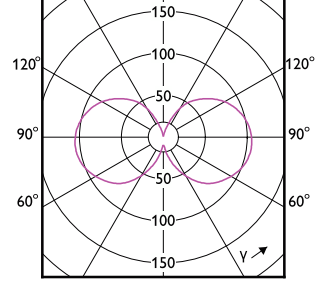

MASTER UltraEfficient LED bulb

Order Code	Full Product Name	Ambient temperature range	Energy Consumption kWh/1000 h
929003765495	5A19/UE/950/CL/G/E26/D T20 4/1PF CA	-20 to +40 °C	-
929003691502	MAS LEDBulb D 4-60W E27 827 A60 CL G UE	-20 to +45 °C	4 kWh
929003691702	MAS LEDBulb D 4-60W E27 830 A60 CL G UE	-20 to +45 °C	4 kWh
929003623102	MAS LEDBulbND2.3-40W E27 840 A60 CL G UE	-20 to +45 °C	3 kWh
929003765203	5A19/UE/927/CL/G/E26/D T20 3/4CT	-20 to +40 °C	-
929003765293	5A19/UE/927/CL/G/E26/D T20 4/2PF	-20 to +40 °C	-
929003765295	5A19/UE/927/CL/G/E26/D T20 4/1PF CA	-20 to +40 °C	-
929003625502	MAS LEDBulbND7.3-100W E27 840 A60 CL G UE	-20 to +45 °C	8 kWh
929003691602	MAS LEDBulb D 4-60W E27 827 A60 FR G UE	-20 to +45 °C	4 kWh
929003691802	MAS LEDBulb D 4-60W E27 830 A60 FR G UE	-20 to +45 °C	4 kWh

MASTER UltraEfficient LED bulb

(cd/1000lm) 0°

(cd/1000lm) 0°

(cd/1000lm) 0°

(cd/1000lm) 0°

(cd/1000lm) 0°

(cd/1000lm) 0°

(cd/1000lm) 0°

(cd/1000lm) 0°

(cd/1000lm) 0°

(cd/1000lm) 0°

MASTER UltraEfficient LED bulb