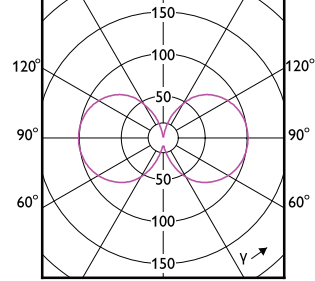

MASTER UltraEfficient LED bulb

Order Code	Full Product Name	Ambient temperature range	Energy Consumption kWh/1000 h
929003765495	5A19/UE/950/CL/G/E26/D T20 4/1PF CA	-20 to +40 °C	-
929003691502	MAS LEDBulb D 4-60W E27 827 A60 CL G UE	-20 to +45 °C	4 kWh
929003691702	MAS LEDBulb D 4-60W E27 830 A60 CL G UE	-20 to +45 °C	4 kWh
929003623102	MAS LEDBulbND2.3-40W E27 840 A60 CL G UE	-20 to +45 °C	3 kWh
929003765203	5A19/UE/927/CL/G/E26/D T20 3/4CT	-20 to +40 °C	-
929003765293	5A19/UE/927/CL/G/E26/D T20 4/2PF	-20 to +40 °C	-
929003765295	5A19/UE/927/CL/G/E26/D T20 4/1PF CA	-20 to +40 °C	-
929003625502	MAS LEDBulbND7.3-100W E27 840 A60 CL G UE	-20 to +45 °C	8 kWh
929003691602	MAS LEDBulb D 4-60W E27 827 A60 FR G UE	-20 to +45 °C	4 kWh
929003691802	MAS LEDBulb D 4-60W E27 830 A60 FR G UE	-20 to +45 °C	4 kWh

MASTER UltraEfficient LED bulb

(cd/1000lm) 0°

(cd/1000lm) 0°

(cd/1000lm) 0°

(cd/1000lm) 0°

(cd/1000lm) 0°

(cd/1000lm) 0°

(cd/1000lm) 0°

(cd/1000lm) 0°

(cd/1000lm) 0°

(cd/1000lm) 0°

MASTER UltraEfficient LED bulb