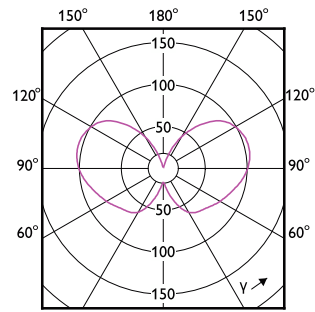

MASTER UltraEfficient LED bulb

Order Code	Full Product Name	Ambient temperature range	Energy Consumption kWh/1000 h
929003765495	5A19/UE/950/CL/G/E26/D T20 4/1PF CA	-20 to +40 °C	-
929003691502	MAS LEDBulb D 4-60W E27 827 A60 CL G UE	-20 to +45 °C	4 kWh
929003691702	MAS LEDBulb D 4-60W E27 830 A60 CL G UE	-20 to +45 °C	4 kWh
929003623102	MAS LEDBulbND2.3-40W E27 840 A60 CL G UE	-20 to +45 °C	3 kWh
929003765203	5A19/UE/927/CL/G/E26/D T20 3/4CT	-20 to +40 °C	-
929003765293	5A19/UE/927/CL/G/E26/D T20 4/2PF	-20 to +40 °C	-
929003765295	5A19/UE/927/CL/G/E26/D T20 4/1PF CA	-20 to +40 °C	-
929003625502	MAS LEDBulbND7.3-100W E27 840 A60 CL G UE	-20 to +45 °C	8 kWh
929003691602	MAS LEDBulb D 4-60W E27 827 A60 FR G UE	-20 to +45 °C	4 kWh
929003691802	MAS LEDBulb D 4-60W E27 830 A60 FR G UE	-20 to +45 °C	4 kWh

MASTER UltraEfficient LED bulb

(cd/1000lm) 0°

(cd/1000lm) 0°

(cd/1000lm) 0°

(cd/1000lm) 0°

(cd/1000lm) 0°

(cd/1000lm) 0°

(cd/1000lm) 0°

(cd/1000lm) 0°

(cd/1000lm) 0°

(cd/1000lm) 0°

MASTER UltraEfficient LED bulb