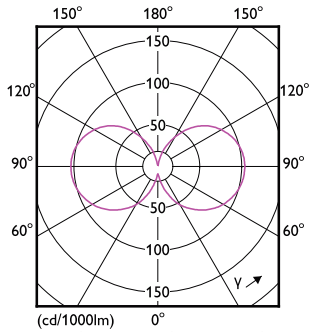

MASTER UltraEfficient LED bulb

Order Code	Full Product Name	Ambient temperature range	Energy Consumption kWh/1000 h
929003765495	5A19/UE/950/CL/G/E26/D T20 4/1PF CA	-20 to +40 °C	-
929003691502	MAS LEDBulb D 4-60W E27 827 A60 CL G UE	-20 to +45 °C	4 kWh
929003691702	MAS LEDBulb D 4-60W E27 830 A60 CL G UE	-20 to +45 °C	4 kWh
929003623102	MAS LEDBulbND2.3-40W E27 840 A60 CL G UE	-20 to +45 °C	3 kWh
929003765203	5A19/UE/927/CL/G/E26/D T20 3/4CT	-20 to +40 °C	-
929003765293	5A19/UE/927/CL/G/E26/D T20 4/2PF	-20 to +40 °C	-
929003765295	5A19/UE/927/CL/G/E26/D T20 4/1PF CA	-20 to +40 °C	-
929003625502	MAS LEDBulbND7.3-100W E27 840 A60 CL G UE	-20 to +45 °C	8 kWh
929003691602	MAS LEDBulb D 4-60W E27 827 A60 FR G UE	-20 to +45 °C	4 kWh
929003691802	MAS LEDBulb D 4-60W E27 830 A60 FR G UE	-20 to +45 °C	4 kWh