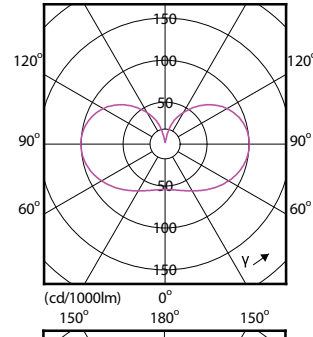

MASTER UltraEfficient LED bulb

Order Code	Full Product Name	Ambient temperature range	Energy Consumption kWh/1000 h
929003765495	5A19/UE/950/CL/G/E26/D T20 4/1PF CA	-20 to +40 °C	-
929003691502	MAS LEDBulb D 4-60W E27 827 A60 CL G UE	-20 to +45 °C	4 kWh
929003691702	MAS LEDBulb D 4-60W E27 830 A60 CL G UE	-20 to +45 °C	4 kWh
929003623102	MAS LEDBulbND2.3-40W E27 840 A60 CL G UE	-20 to +45 °C	3 kWh
929003765203	5A19/UE/927/CL/G/E26/D T20 3/4CT	-20 to +40 °C	-
929003765293	5A19/UE/927/CL/G/E26/D T20 4/2PF	-20 to +40 °C	-
929003765295	5A19/UE/927/CL/G/E26/D T20 4/1PF CA	-20 to +40 °C	-
929003625502	MAS LEDBulbND7.3-100W E27 840 A60 CL G UE	-20 to +45 °C	8 kWh
929003691602	MAS LEDBulb D 4-60W E27 827 A60 FR G UE	-20 to +45 °C	4 kWh
929003691802	MAS LEDBulb D 4-60W E27 830 A60 FR G UE	-20 to +45 °C	4 kWh