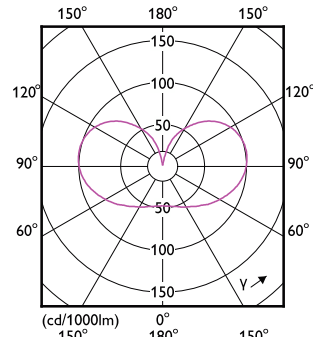

MASTER UltraEfficient LED bulb

Order Code	Full Product Name	Ambient temperature range	Energy Consumption kWh/1000 h
929003765495	5A19/UE/950/CL/G/E26/D T20 4/1PF CA	-20 to +40 °C	-
929003691502	MAS LEDBulb D 4-60W E27 827 A60 CL G UE	-20 to +45 °C	4 kWh
929003691702	MAS LEDBulb D 4-60W E27 830 A60 CL G UE	-20 to +45 °C	4 kWh
929003623102	MAS LEDBulbND2.3-40W E27 840 A60 CL G UE	-20 to +45 °C	3 kWh
929003765203	5A19/UE/927/CL/G/E26/D T20 3/4CT	-20 to +40 °C	-
929003765293	5A19/UE/927/CL/G/E26/D T20 4/2PF	-20 to +40 °C	-
929003765295	5A19/UE/927/CL/G/E26/D T20 4/1PF CA	-20 to +40 °C	-
929003625502	MAS LEDBulbND7.3-100W E27 840 A60 CL G UE	-20 to +45 °C	8 kWh
929003691602	MAS LEDBulb D 4-60W E27 827 A60 FR G UE	-20 to +45 °C	4 kWh
929003691802	MAS LEDBulb D 4-60W E27 830 A60 FR G UE	-20 to +45 °C	4 kWh