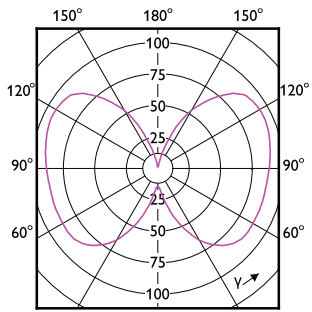

MASTER UltraEfficient LED bulb

(cd/1000lm) 0°