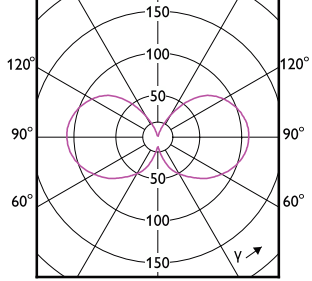

MASTER UltraEfficient LED bulb

Order Code	Full Product Name	Ambient temperature range	Energy Consumption kWh/1000 h
929003765495	5A19/UE/950/CL/G/E26/D T20 4/1PF CA	-20 to +40 °C	-
929003691502	MAS LEDBulb D 4-60W E27 827 A60 CL G UE	-20 to +45 °C	4 kWh
929003691702	MAS LEDBulb D 4-60W E27 830 A60 CL G UE	-20 to +45 °C	4 kWh
929003623102	MAS LEDBulbND2.3-40W E27 840 A60 CL G UE	-20 to +45 °C	3 kWh
929003765203	5A19/UE/927/CL/G/E26/D T20 3/4CT	-20 to +40 °C	-
929003765293	5A19/UE/927/CL/G/E26/D T20 4/2PF	-20 to +40 °C	-
929003765295	5A19/UE/927/CL/G/E26/D T20 4/1PF CA	-20 to +40 °C	-
929003625502	MAS LEDBulbND7.3-100W E27 840 A60 CL G UE	-20 to +45 °C	8 kWh
929003691602	MAS LEDBulb D 4-60W E27 827 A60 FR G UE	-20 to +45 °C	4 kWh
929003691802	MAS LEDBulb D 4-60W E27 830 A60 FR G UE	-20 to +45 °C	4 kWh

MASTER UltraEfficient LED bulb

(cd/1000lm) 0°

(cd/1000lm) 0°

(cd/1000lm) 0°

(cd/1000lm) 0°

(cd/1000lm) 0°

(cd/1000lm) 0°

(cd/1000lm) 0°

(cd/1000lm) 0°

(cd/1000lm) 0°

(cd/1000lm) 0°

MASTER UltraEfficient LED bulb