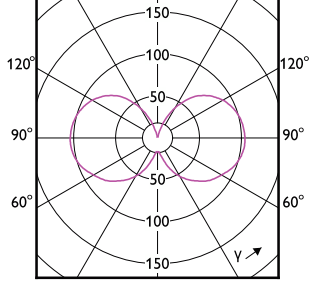

(cd/1000lm) 0°