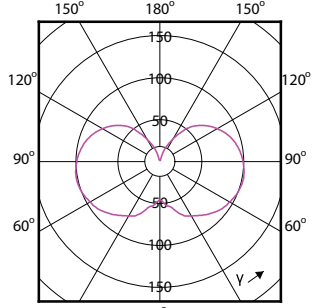

MASTER UltraEfficient LED bulb

Order Code	Full Product Name	Ambient temperature range	Energy Consumption kWh/1000 h
929003765495	5A19/UE/950/CL/G/E26/D T20 4/1PF CA	-20 to +40 °C	-
929003691502	MAS LEDBulb D 4-60W E27 827 A60 CL G UE	-20 to +45 °C	4 kWh
929003691702	MAS LEDBulb D 4-60W E27 830 A60 CL G UE	-20 to +45 °C	4 kWh
929003623102	MAS LEDBulbND2.3-40W E27 840 A60 CL G UE	-20 to +45 °C	3 kWh
929003765203	5A19/UE/927/CL/G/E26/D T20 3/4CT	-20 to +40 °C	-
929003765293	5A19/UE/927/CL/G/E26/D T20 4/2PF	-20 to +40 °C	-
929003765295	5A19/UE/927/CL/G/E26/D T20 4/1PF CA	-20 to +40 °C	-
929003625502	MAS LEDBulbND7.3-100W E27 840 A60 CL G UE	-20 to +45 °C	8 kWh
929003691602	MAS LEDBulb D 4-60W E27 827 A60 FR G UE	-20 to +45 °C	4 kWh
929003691802	MAS LEDBulb D 4-60W E27 830 A60 FR G UE	-20 to +45 °C	4 kWh