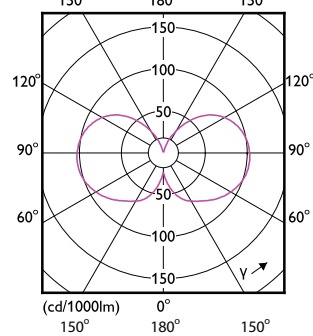

MASTER UltraEfficient LED bulb

Order Code	Full Product Name	Ambient temperature range	Energy Consumption kWh/1000 h
929003765495	5A19/UE/950/CL/G/E26/D T20 4/1PF CA	-20 to +40 °C	-
929003691502	MAS LEDBulb D 4-60W E27 827 A60 CL G UE	-20 to +45 °C	4 kWh
929003691702	MAS LEDBulb D 4-60W E27 830 A60 CL G UE	-20 to +45 °C	4 kWh
929003623102	MAS LEDBulbND2.3-40W E27 840 A60 CL G UE	-20 to +45 °C	3 kWh
929003765203	5A19/UE/927/CL/G/E26/D T20 3/4CT	-20 to +40 °C	-
929003765293	5A19/UE/927/CL/G/E26/D T20 4/2PF	-20 to +40 °C	-
929003765295	5A19/UE/927/CL/G/E26/D T20 4/1PF CA	-20 to +40 °C	-
929003625502	MAS LEDBulbND7.3-100W E27 840 A60 CL G UE	-20 to +45 °C	8 kWh
929003691602	MAS LEDBulb D 4-60W E27 827 A60 FR G UE	-20 to +45 °C	4 kWh
929003691802	MAS LEDBulb D 4-60W E27 830 A60 FR G UE	-20 to +45 °C	4 kWh