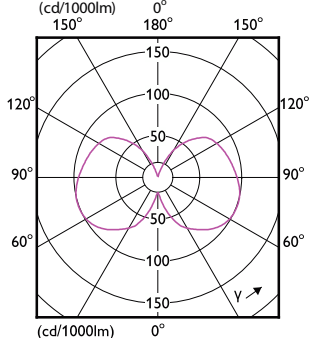

MASTER UltraEfficient LED bulb

Order Code	Full Product Name	Ambient temperature range	Energy Consumption kWh/1000 h
929003765495	5A19/UE/950/CL/G/E26/D T20 4/1PF CA	-20 to +40 °C	-
929003691502	MAS LEDBulb D 4-60W E27 827 A60 CL G UE	-20 to +45 °C	4 kWh
929003691702	MAS LEDBulb D 4-60W E27 830 A60 CL G UE	-20 to +45 °C	4 kWh
929003623102	MAS LEDBulbND2.3-40W E27 840 A60 CL G UE	-20 to +45 °C	3 kWh
929003765203	5A19/UE/927/CL/G/E26/D T20 3/4CT	-20 to +40 °C	-
929003765293	5A19/UE/927/CL/G/E26/D T20 4/2PF	-20 to +40 °C	-
929003765295	5A19/UE/927/CL/G/E26/D T20 4/1PF CA	-20 to +40 °C	-
929003625502	MAS LEDBulbND7.3-100W E27 840 A60 CL G UE	-20 to +45 °C	8 kWh
929003691602	MAS LEDBulb D 4-60W E27 827 A60 FR G UE	-20 to +45 °C	4 kWh
929003691802	MAS LEDBulb D 4-60W E27 830 A60 FR G UE	-20 to +45 °C	4 kWh