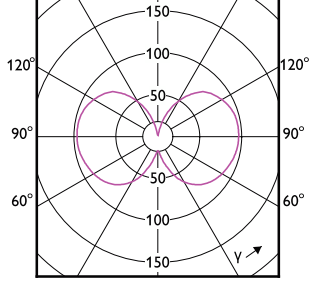

MASTER UltraEfficient LED bulb

Order Code	Full Product Name	Ambient temperature range	Energy Consumption kWh/1000 h
929003765495	5A19/UE/950/CL/G/E26/D T20 4/1PF CA	-20 to +40 °C	-
929003691502	MAS LEDBulb D 4-60W E27 827 A60 CL G UE	-20 to +45 °C	4 kWh
929003691702	MAS LEDBulb D 4-60W E27 830 A60 CL G UE	-20 to +45 °C	4 kWh
929003623102	MAS LEDBulbND2.3-40W E27 840 A60 CL G UE	-20 to +45 °C	3 kWh
929003765203	5A19/UE/927/CL/G/E26/D T20 3/4CT	-20 to +40 °C	-
929003765293	5A19/UE/927/CL/G/E26/D T20 4/2PF	-20 to +40 °C	-
929003765295	5A19/UE/927/CL/G/E26/D T20 4/1PF CA	-20 to +40 °C	-
929003625502	MAS LEDBulbND7.3-100W E27 840 A60 CL G UE	-20 to +45 °C	8 kWh
929003691602	MAS LEDBulb D 4-60W E27 827 A60 FR G UE	-20 to +45 °C	4 kWh
929003691802	MAS LEDBulb D 4-60W E27 830 A60 FR G UE	-20 to +45 °C	4 kWh

MASTER UltraEfficient LED bulb

(cd/1000lm) 0°

(cd/1000lm) 0°

(cd/1000lm) 0°

(cd/1000lm) 0°

(cd/1000lm) 0°

(cd/1000lm) 0°

(cd/1000lm) 0°

(cd/1000lm) 0°

(cd/1000lm) 0°

(cd/1000lm) 0°

MASTER UltraEfficient LED bulb