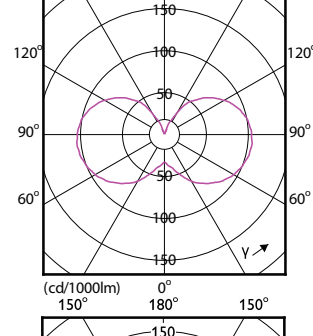

MASTER UltraEfficient LED bulb

Order Code	Full Product Name	Ambient temperature range	Energy Consumption kWh/1000 h
929003765495	5A19/UE/950/CL/G/E26/D T20 4/1PF CA	-20 to +40 °C	-
929003691502	MAS LEDBulb D 4-60W E27 827 A60 CL G UE	-20 to +45 °C	4 kWh
929003691702	MAS LEDBulb D 4-60W E27 830 A60 CL G UE	-20 to +45 °C	4 kWh
929003623102	MAS LEDBulbND2.3-40W E27 840 A60 CL G UE	-20 to +45 °C	3 kWh
929003765203	5A19/UE/927/CL/G/E26/D T20 3/4CT	-20 to +40 °C	-
929003765293	5A19/UE/927/CL/G/E26/D T20 4/2PF	-20 to +40 °C	-
929003765295	5A19/UE/927/CL/G/E26/D T20 4/1PF CA	-20 to +40 °C	-
929003625502	MAS LEDBulbND7.3-100W E27 840 A60 CL G UE	-20 to +45 °C	8 kWh
929003691602	MAS LEDBulb D 4-60W E27 827 A60 FR G UE	-20 to +45 °C	4 kWh
929003691802	MAS LEDBulb D 4-60W E27 830 A60 FR G UE	-20 to +45 °C	4 kWh