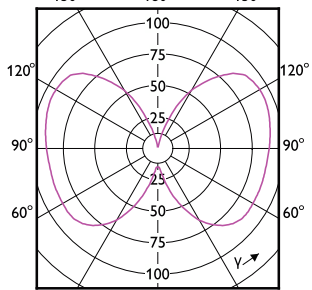

MASTER UltraEfficient LED zdroj