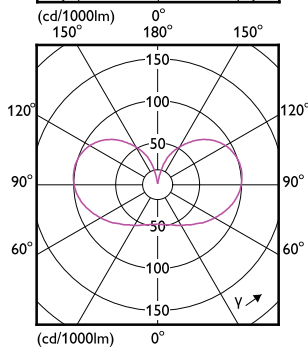

Certifikace a použití

Order Code	Full Product Name	Spotřeba energie kWh/1000 h
31051300	MAS LEDBulb D 4-60W E27 827 A60 CL G UE	4 kWh
18853200	MAS LEDBulbND4-60W E27 840 A60 CL G UE	4 kWh
18869300	MAS LEDBulbND5.2-75W E27 840 A60 CL G UE	6 kWh
18845700	MAS LEDBulbND4-60W E27 827 A60 CL G UE	4 kWh
18861700	MAS LEDBulbND5.2-75W E27 827 A60 CL G UE	6 kWh
25412100	MAS LEDBulbND4-60W E27 830 A60 CL G UE	4 kWh
25420600	MAS LEDBulbND5.2-75W E27 830 A60 CL G UE	6 kWh
18833400	MAS LEDBulbND2.3-40W E27 827 A60 FR G UE	3 kWh
18841900	MAS LEDBulbND2.3-40W E27 840 A60 FR G UE	3 kWh
18849500	MAS LEDBulbND4-60W E27 827 A60 FR G UE	4 kWh
28428900	MAS LEDBulbND4-60W E27 840 A60 FR G UE	4 kWh
18881500	MAS LEDBulbND7.3-100W E27 827 A60 FR GUE	8 kWh
18889100	MAS LEDBulbND7.3-100W E27 840 A60 FR GUE	8 kWh
25416900	MAS LEDBulbND4-60W E27 830 A60 FR G UE	4 kWh
25424400	MAS LEDBulbND5.2-75W E27 830 A60 FR G UE	6 kWh
25432900	MAS LEDBulbND7.3-100W E27 830 A60 FR GUE	8 kWh
31055100	MAS LEDBulb D 4-60W E27 827 A60 FR G UE	4 kWh
18877800	MAS LEDBulbND7.3-100W E27 827 A60 CL GUE	8 kWh
25428200	MAS LEDBulbND7.3-100W E27 830 A60 CL GUE	8 kWh
18829700	MAS LEDBulbND2.3-40W E27 827 A60 CL G UE	3 kWh
25404600	MAS LEDBulbND2.3-40W E27 830 A60 CL G UE	3 kWh
18837200	MAS LEDBulbND2.3-40W E27 840 A60 CL G UE	3 kWh
18885300	MAS LEDBulbND7.3-100W E27 840 A60 CL GUE	8 kWh