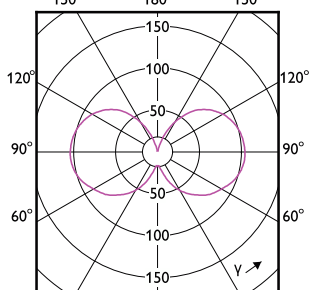

MASTER UltraEfficient LED zdroj