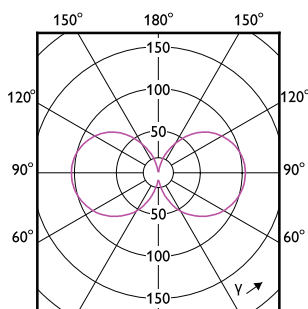

Certifikace a použití

Order Code	Full Product Name	Spotřeba energie kWh/1000 h
31051300	MAS LEDBulb D 4-60W E27 827 A60 CL G UE	4 kWh
18853200	MAS LEDBulbND4-60W E27 840 A60 CL G UE	4 kWh
18869300	MAS LEDBulbND5.2-75W E27 840 A60 CL G UE	6 kWh
18845700	MAS LEDBulbND4-60W E27 827 A60 CL G UE	4 kWh
18861700	MAS LEDBulbND5.2-75W E27 827 A60 CL G UE	6 kWh
25412100	MAS LEDBulbND4-60W E27 830 A60 CL G UE	4 kWh
25420600	MAS LEDBulbND5.2-75W E27 830 A60 CL G UE	6 kWh
18833400	MAS LEDBulbND2.3-40W E27 827 A60 FR G UE	3 kWh
18841900	MAS LEDBulbND2.3-40W E27 840 A60 FR G UE	3 kWh
18849500	MAS LEDBulbND4-60W E27 827 A60 FR G UE	4 kWh
28428900	MAS LEDBulbND4-60W E27 840 A60 FR G UE	4 kWh
18881500	MAS LEDBulbND7.3-100W E27 827 A60 FR GUE	8 kWh
18889100	MAS LEDBulbND7.3-100W E27 840 A60 FR GUE	8 kWh
25416900	MAS LEDBulbND4-60W E27 830 A60 FR G UE	4 kWh
25424400	MAS LEDBulbND5.2-75W E27 830 A60 FR G UE	6 kWh
25432900	MAS LEDBulbND7.3-100W E27 830 A60 FR GUE	8 kWh
31055100	MAS LEDBulb D 4-60W E27 827 A60 FR G UE	4 kWh
18877800	MAS LEDBulbND7.3-100W E27 827 A60 CL GUE	8 kWh
25428200	MAS LEDBulbND7.3-100W E27 830 A60 CL GUE	8 kWh
18829700	MAS LEDBulbND2.3-40W E27 827 A60 CL G UE	3 kWh
25404600	MAS LEDBulbND2.3-40W E27 830 A60 CL G UE	3 kWh
18837200	MAS LEDBulbND2.3-40W E27 840 A60 CL G UE	3 kWh
18885300	MAS LEDBulbND7.3-100W E27 840 A60 CL GUE	8 kWh