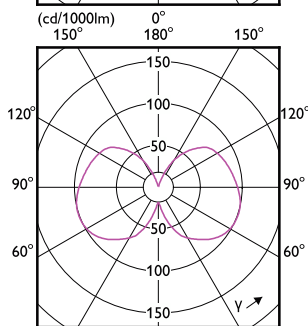

Certifikace a použití

Order Code	Full Product Name	Spotřeba energie kWh/1000 h
31051300	MAS LEDBulb D 4-60W E27 827 A60 CL G UE	4 kWh
18853200	MAS LEDBulbND4-60W E27 840 A60 CL G UE	4 kWh
18869300	MAS LEDBulbND5.2-75W E27 840 A60 CL G UE	6 kWh
18845700	MAS LEDBulbND4-60W E27 827 A60 CL G UE	4 kWh
18861700	MAS LEDBulbND5.2-75W E27 827 A60 CL G UE	6 kWh
25412100	MAS LEDBulbND4-60W E27 830 A60 CL G UE	4 kWh
25420600	MAS LEDBulbND5.2-75W E27 830 A60 CL G UE	6 kWh
18833400	MAS LEDBulbND2.3-40W E27 827 A60 FR G UE	3 kWh
18841900	MAS LEDBulbND2.3-40W E27 840 A60 FR G UE	3 kWh
18849500	MAS LEDBulbND4-60W E27 827 A60 FR G UE	4 kWh
28428900	MAS LEDBulbND4-60W E27 840 A60 FR G UE	4 kWh
18881500	MAS LEDBulbND7.3-100W E27 827 A60 FR GUE	8 kWh
18889100	MAS LEDBulbND7.3-100W E27 840 A60 FR GUE	8 kWh
25416900	MAS LEDBulbND4-60W E27 830 A60 FR G UE	4 kWh
25424400	MAS LEDBulbND5.2-75W E27 830 A60 FR G UE	6 kWh
25432900	MAS LEDBulbND7.3-100W E27 830 A60 FR GUE	8 kWh
31055100	MAS LEDBulb D 4-60W E27 827 A60 FR G UE	4 kWh
18877800	MAS LEDBulbND7.3-100W E27 827 A60 CL GUE	8 kWh
25428200	MAS LEDBulbND7.3-100W E27 830 A60 CL GUE	8 kWh
18829700	MAS LEDBulbND2.3-40W E27 827 A60 CL G UE	3 kWh
25404600	MAS LEDBulbND2.3-40W E27 830 A60 CL G UE	3 kWh
18837200	MAS LEDBulbND2.3-40W E27 840 A60 CL G UE	3 kWh
18885300	MAS LEDBulbND7.3-100W E27 840 A60 CL GUE	8 kWh