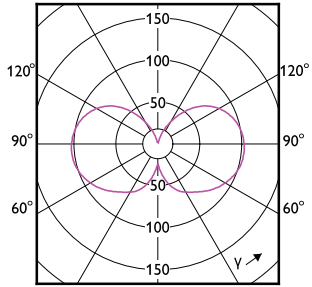

MASTER UltraEfficient LED zdroj