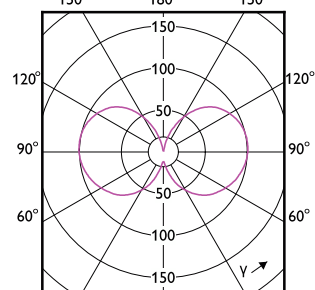

MASTER UltraEfficient LED zdroj