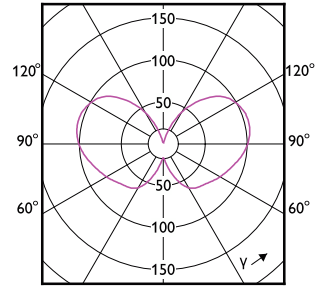

MASTER UltraEfficient LED zdroj