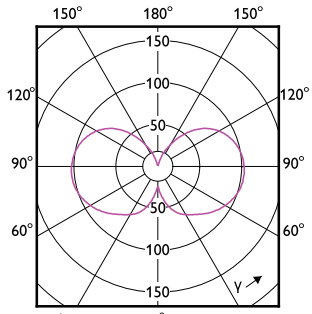

MASTER UltraEfficient LED zdroj