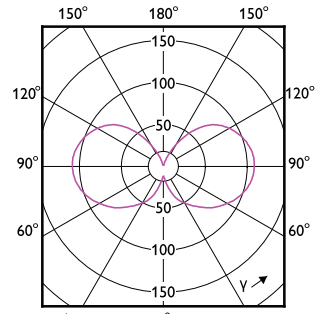

MASTER UltraEfficient LED zdroj