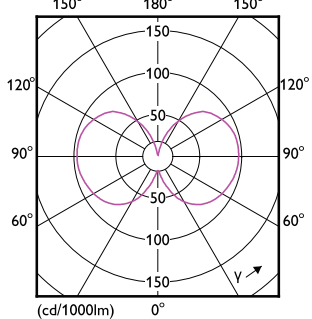

MASTER UltraEfficient LED zdroj