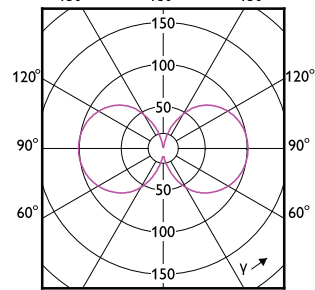

MASTER UltraEfficient LED zdroj