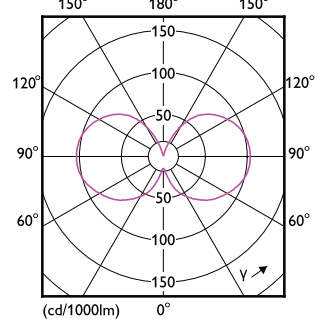

MASTER UltraEfficient LED zdroj