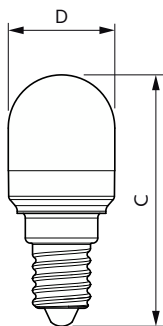

LED T25 E14 WW C1 POS1

Måttskiss

Product	D	C
Corepro LED T25 ND 1.7-15W E14 827	25 mm	59 mm

Product	D	C
CorePro LED Stick ND 9.5-68W T38 E27 830	37,2 mm	114,3 mm
CorePro LED Stick ND 9.5-75W T38 E27 840	37,2 mm	114,3 mm