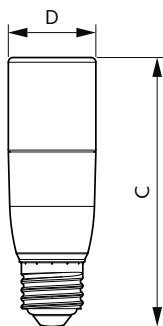

LED T25 E14 WW C1 POS1

Måttskiss

Product	D	C
Corepro LED T25 ND 1.7-15W E14 827	25 mm	59 mm

Product	D	C
CorePro LED Stick ND 9.5-68W T38 E27 830	37,2 mm	114,3 mm
CorePro LED Stick ND 9.5-75W T38 E27 840	37,2 mm	114,3 mm