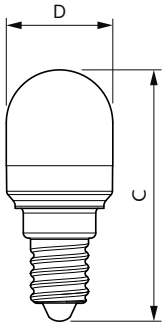

### Cote

Product	D	C
Corepro LED T25 ND 1.7-15W E14 827	25 mm	59 mm

Product	D	C
CorePro LED Stick ND 9.5-68W T38 E27 830	37,2 mm	114,3 mm
CorePro LED Stick ND 9.5-75W T38 E27 840	37,2 mm	114,3 mm