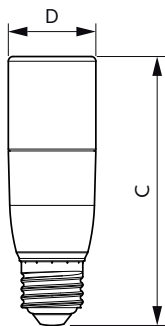

### Cote

Product	D	C
Corepro LED T25 ND 1.7-15W E14 827	25 mm	59 mm

Product	D	C
CorePro LED Stick ND 9.5-68W T38 E27 830	37,2 mm	114,3 mm
CorePro LED Stick ND 9.5-75W T38 E27 840	37,2 mm	114,3 mm