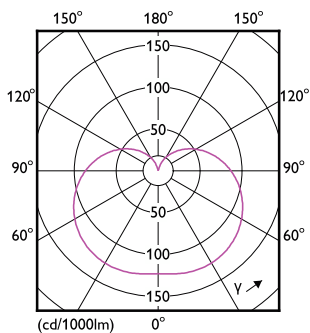

Order Code	Full Product Name	Temperatură de culoare corelată (nom.)	Cod culoare	Flux luminos
38986100	Corepro LED T25 ND 1.7-15W E14 827	2700 K	827	150 lm

Funcționare și sistem electric

Order Code	Full Product Name	Consum de curent	Echivalent putere
81451200	CorePro LED Stick ND 9.5-68W T38 E27 830	9,5 W	68 W
81453600	CorePro LED Stick ND 9.5-75W T38 E27 840	9,5 W	75 W

Order Code	Full Product Name	Consum de curent	Echivalent putere
38986100	Corepro LED T25 ND 1.7-15W E14 827	1,7 W	15 W

Temperatură

Order Code	Full Product Name	Maximum T-case (nom.)
81451200	CorePro LED Stick ND 9.5-68W T38 E27 830	85 °C
81453600	CorePro LED Stick ND 9.5-75W T38 E27 840	85 °C

Order Code	Full Product Name	Maximum T-case (nom.)
38986100	Corepro LED T25 ND 1.7-15W E14 827	55 °C

Sistem mecanic și carcasă

Order Code	Full Product Name	Formă bec
81451200	CorePro LED Stick ND 9.5-68W T38 E27 830	Tijă
81453600	CorePro LED Stick ND 9.5-75W T38 E27 840	Tijă

Order Code	Full Product Name	Formă bec
38986100	Corepro LED T25 ND 1.7-15W E14 827	T25

Aprobare și aplicație

Order Code	Full Product Name	Interval temperatură ambientală	Consum de energie kWh/1000 h
81451200	CorePro LED Stick ND 9.5-68W T38 E27 830	De la -20 °C până la 45 °C	10 kWh
81453600	CorePro LED Stick ND 9.5-75W T38 E27 840	De la -20 °C până la 45 °C	10 kWh
38986100	Corepro LED T25 ND 1.7-15W E14 827	De la -20 până la +45 °C	2 kWh