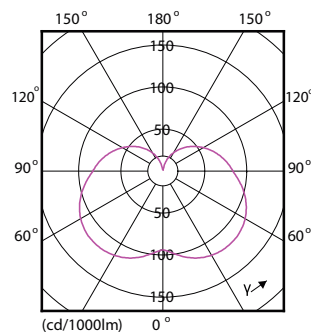

Order Code	Full Product Name	Temperatură de culoare corelată (nom.)	Cod culoare	Flux luminos
38986100	Corepro LED T25 ND 1.7-15W E14 827	2700 K	827	150 lm

Funcționare și sistem electric

Order Code	Full Product Name	Consum de curent	Echivalent putere
81451200	CorePro LED Stick ND 9.5-68W T38 E27 830	9,5 W	68 W
81453600	CorePro LED Stick ND 9.5-75W T38 E27 840	9,5 W	75 W

Order Code	Full Product Name	Consum de curent	Echivalent putere
38986100	Corepro LED T25 ND 1.7-15W E14 827	1,7 W	15 W

Temperatură

Order Code	Full Product Name	Maximum T-case (nom.)
81451200	CorePro LED Stick ND 9.5-68W T38 E27 830	85 °C
81453600	CorePro LED Stick ND 9.5-75W T38 E27 840	85 °C

Order Code	Full Product Name	Maximum T-case (nom.)
38986100	Corepro LED T25 ND 1.7-15W E14 827	55 °C

Sistem mecanic și carcasă

Order Code	Full Product Name	Formă bec
81451200	CorePro LED Stick ND 9.5-68W T38 E27 830	Tijă
81453600	CorePro LED Stick ND 9.5-75W T38 E27 840	Tijă

Order Code	Full Product Name	Formă bec
38986100	Corepro LED T25 ND 1.7-15W E14 827	T25

Aprobare și aplicație

Order Code	Full Product Name	Interval temperatură ambientală	Consum de energie kWh/1000 h
81451200	CorePro LED Stick ND 9.5-68W T38 E27 830	De la -20 °C până la 45 °C	10 kWh
81453600	CorePro LED Stick ND 9.5-75W T38 E27 840	De la -20 °C până la 45 °C	10 kWh
38986100	Corepro LED T25 ND 1.7-15W E14 827	De la -20 până la +45 °C	2 kWh