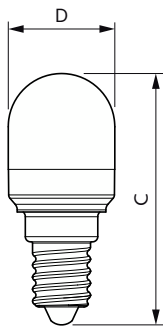

### Cote

Product	D	C
Corepro LED T25 ND 1.7-15W E14 827	25 mm	59 mm

Product	D	C
CorePro LED Stick ND 9.5-68W T38 E27 830	37,2 mm	114,3 mm
CorePro LED Stick ND 9.5-75W T38 E27 840	37,2 mm	114,3 mm