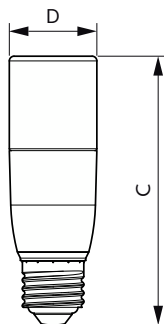

### Cote

Product	D	C
Corepro LED T25 ND 1.7-15W E14 827	25 mm	59 mm

Product	D	C
CorePro LED Stick ND 9.5-68W T38 E27 830	37,2 mm	114,3 mm
CorePro LED Stick ND 9.5-75W T38 E27 840	37,2 mm	114,3 mm